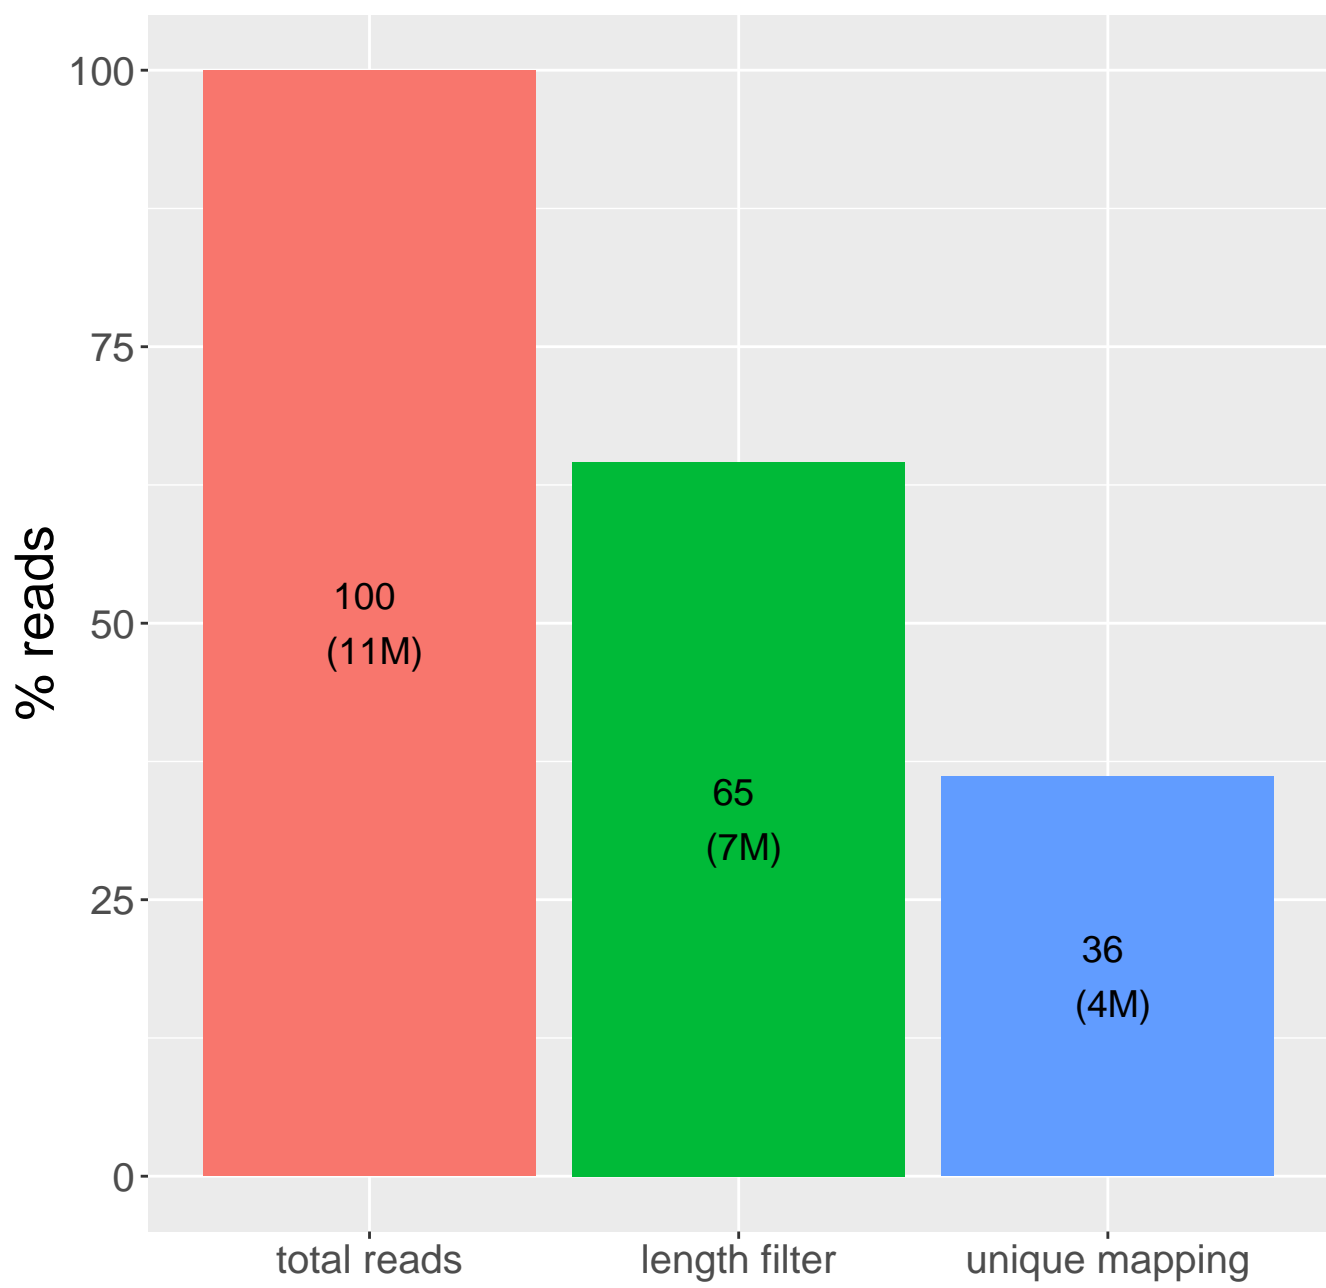

Retained reads

Length filtering

Mapping reads

Read distribution