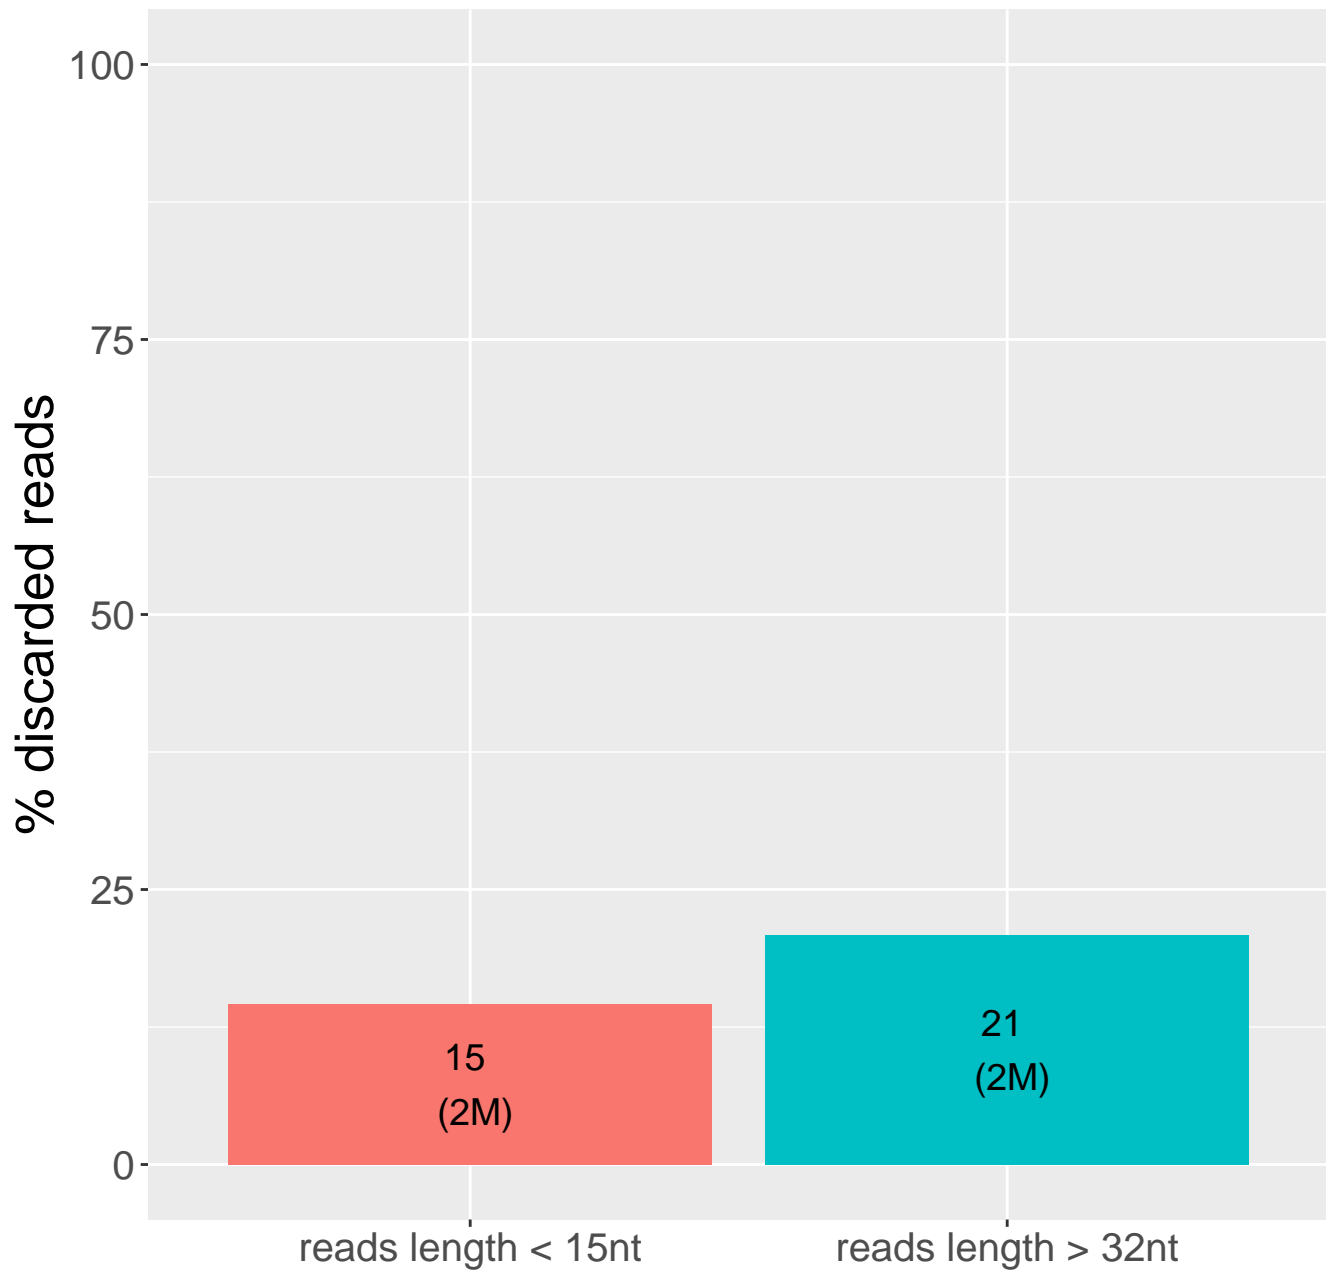

Retained reads

Length filtering

Mapping reads

Read distribution