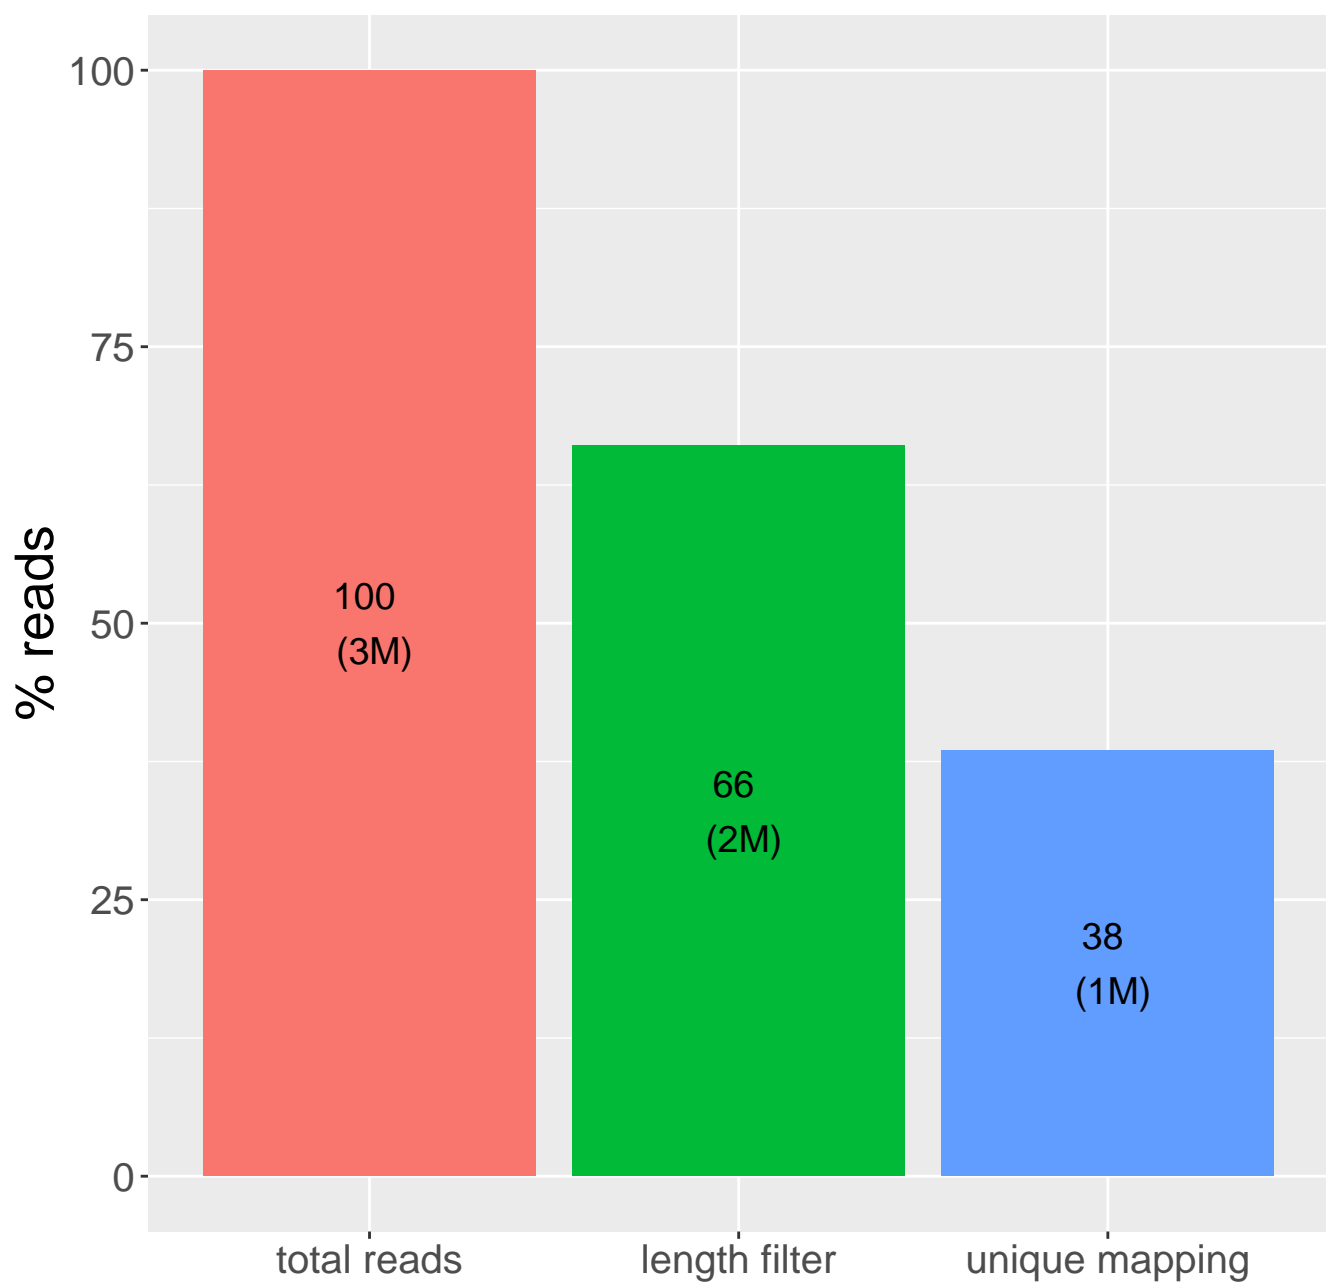

Retained reads

Length filtering

Mapping reads

Read distribution