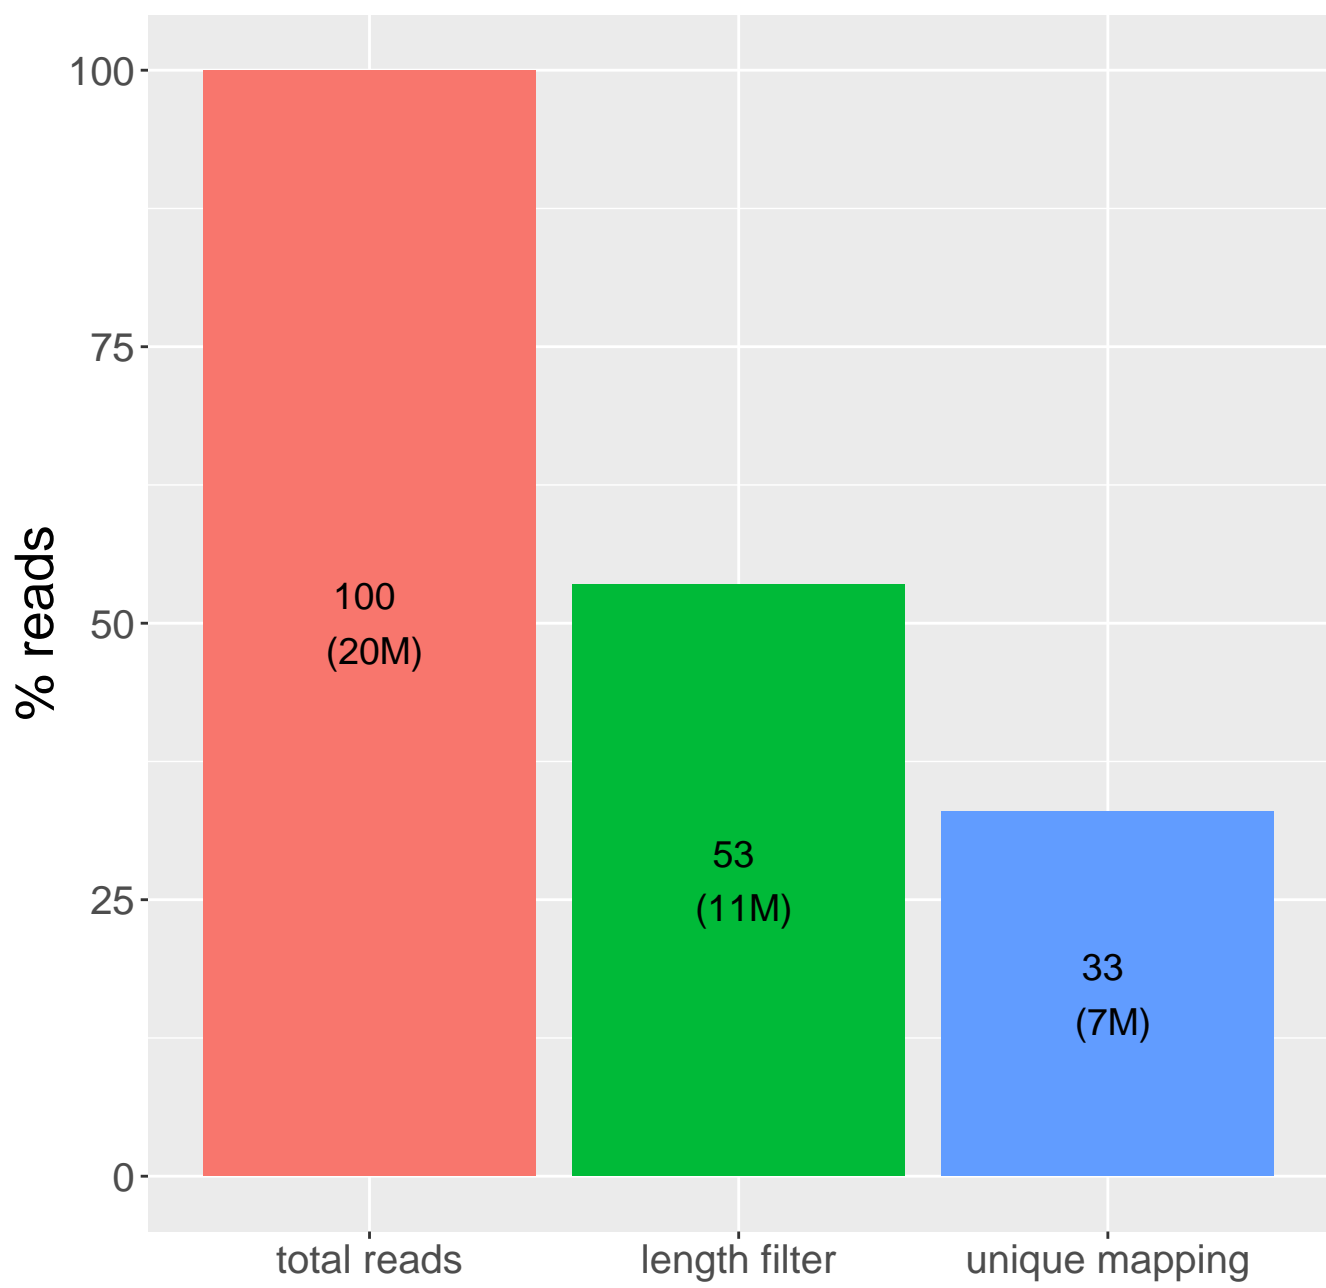

Retained reads

Length filtering

Mapping reads

Read distribution