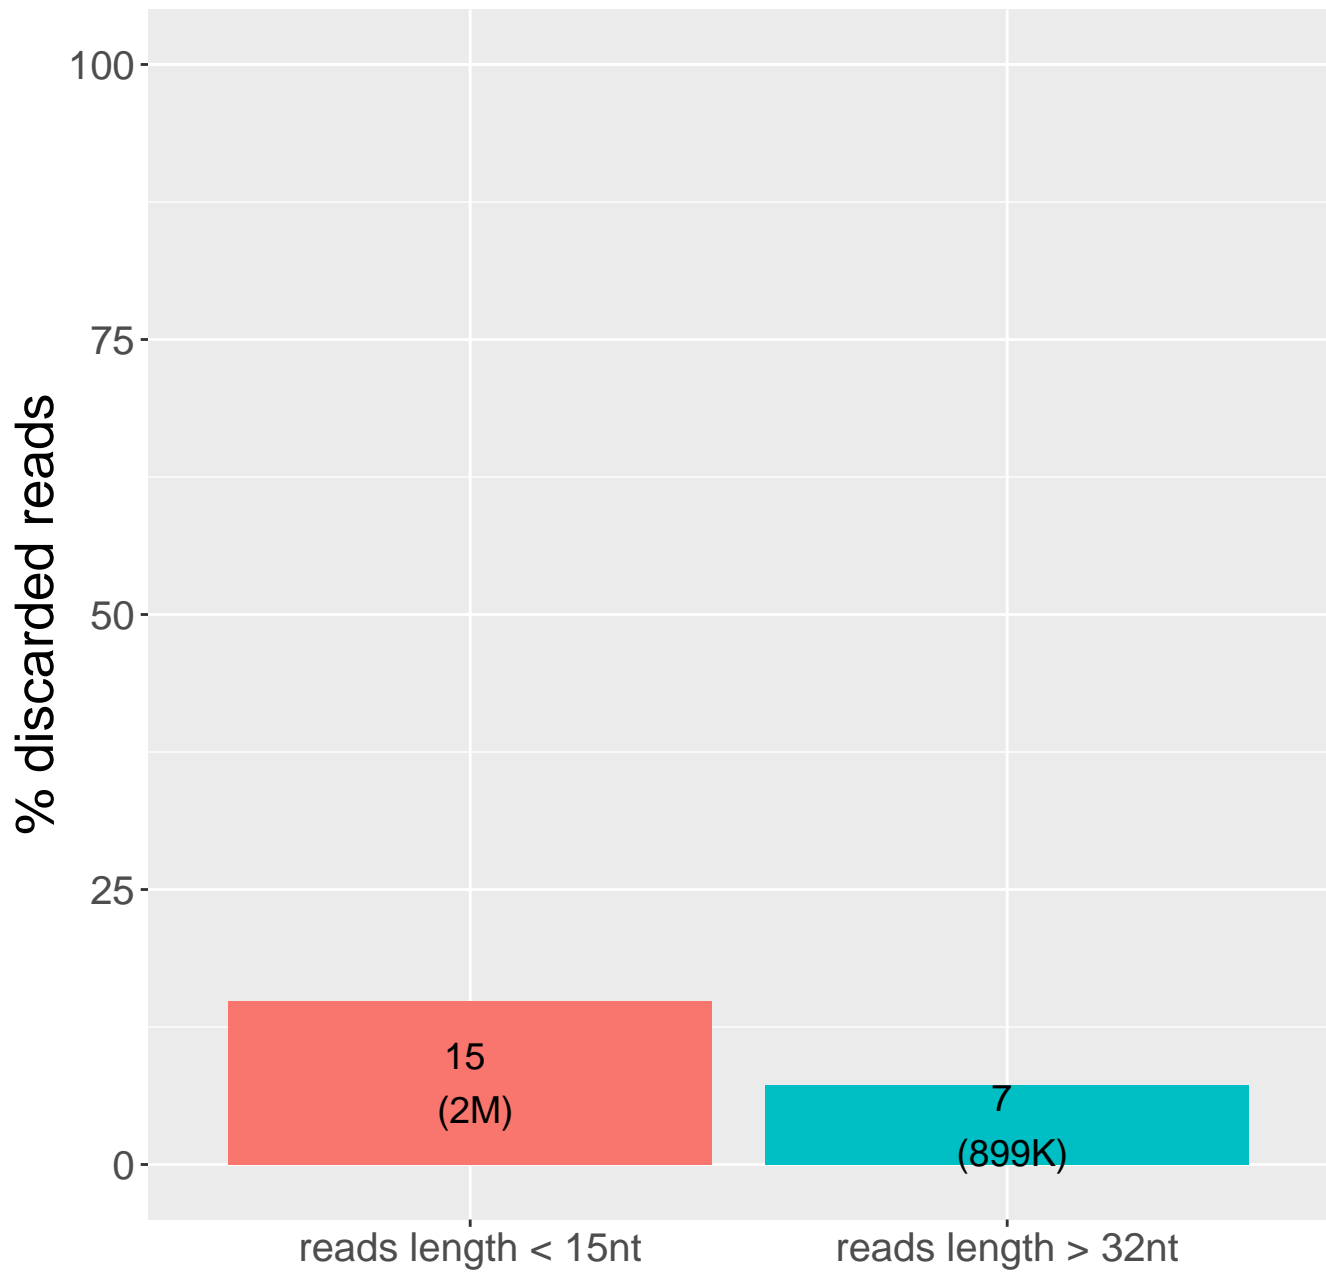

Retained reads

Length filtering

Mapping reads

Read distribution