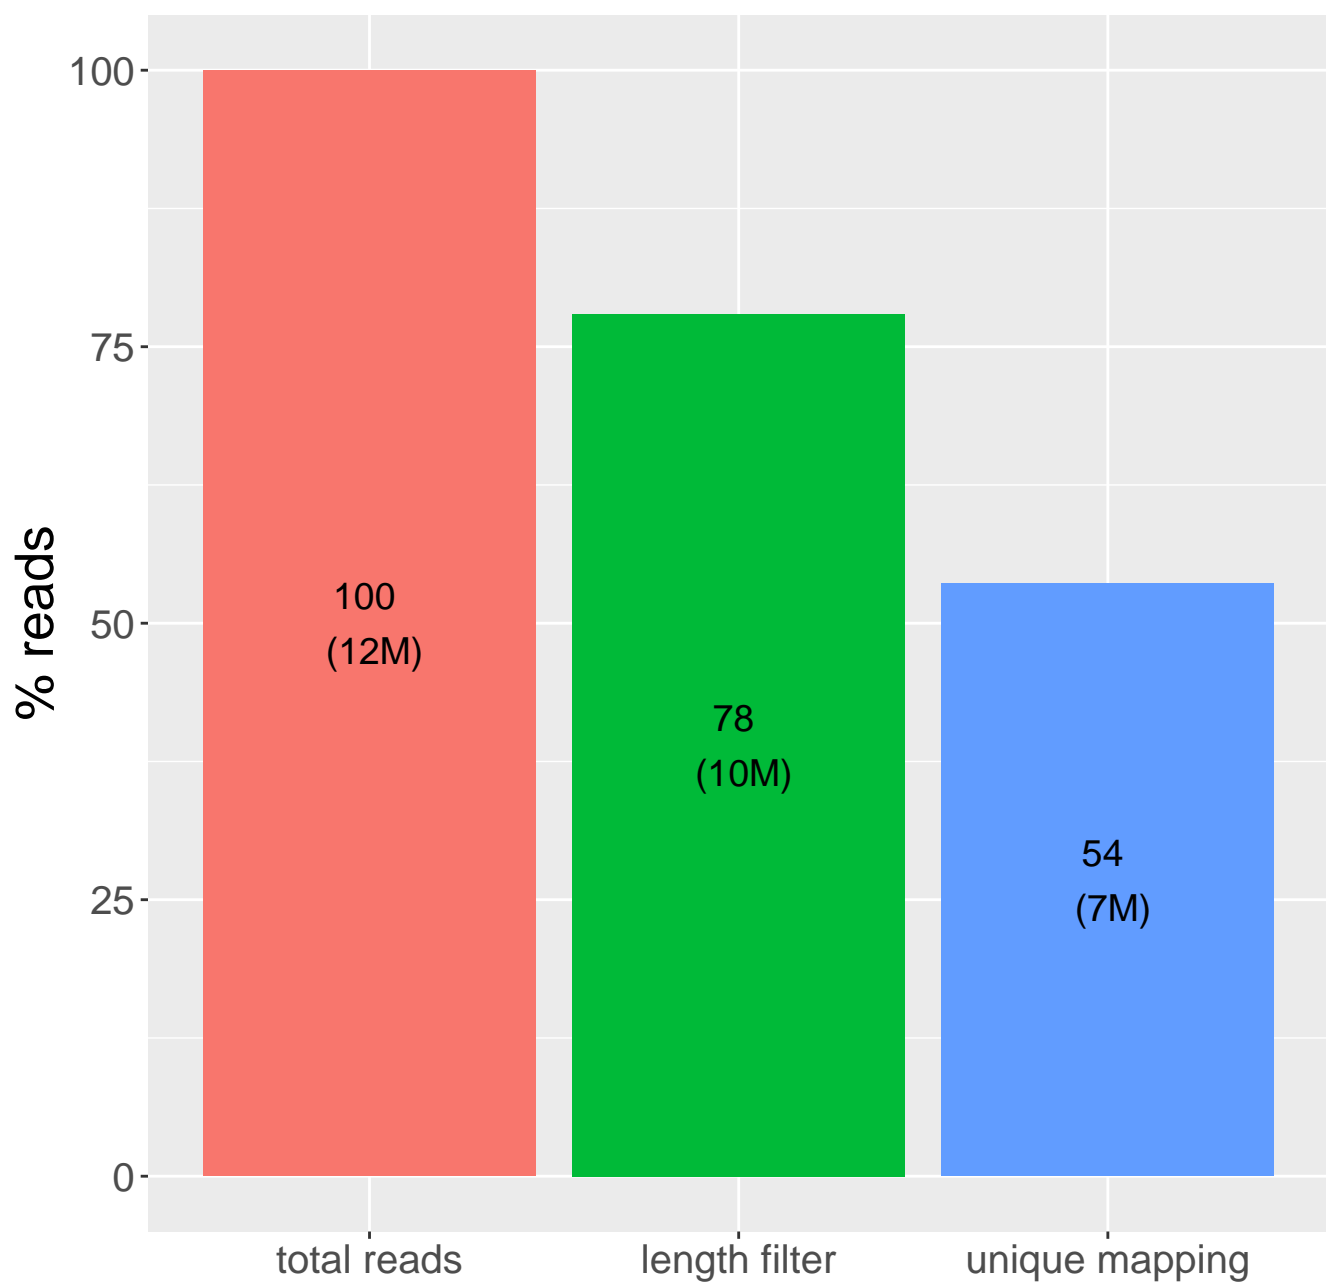

Retained reads

Length filtering

Mapping reads

Read distribution