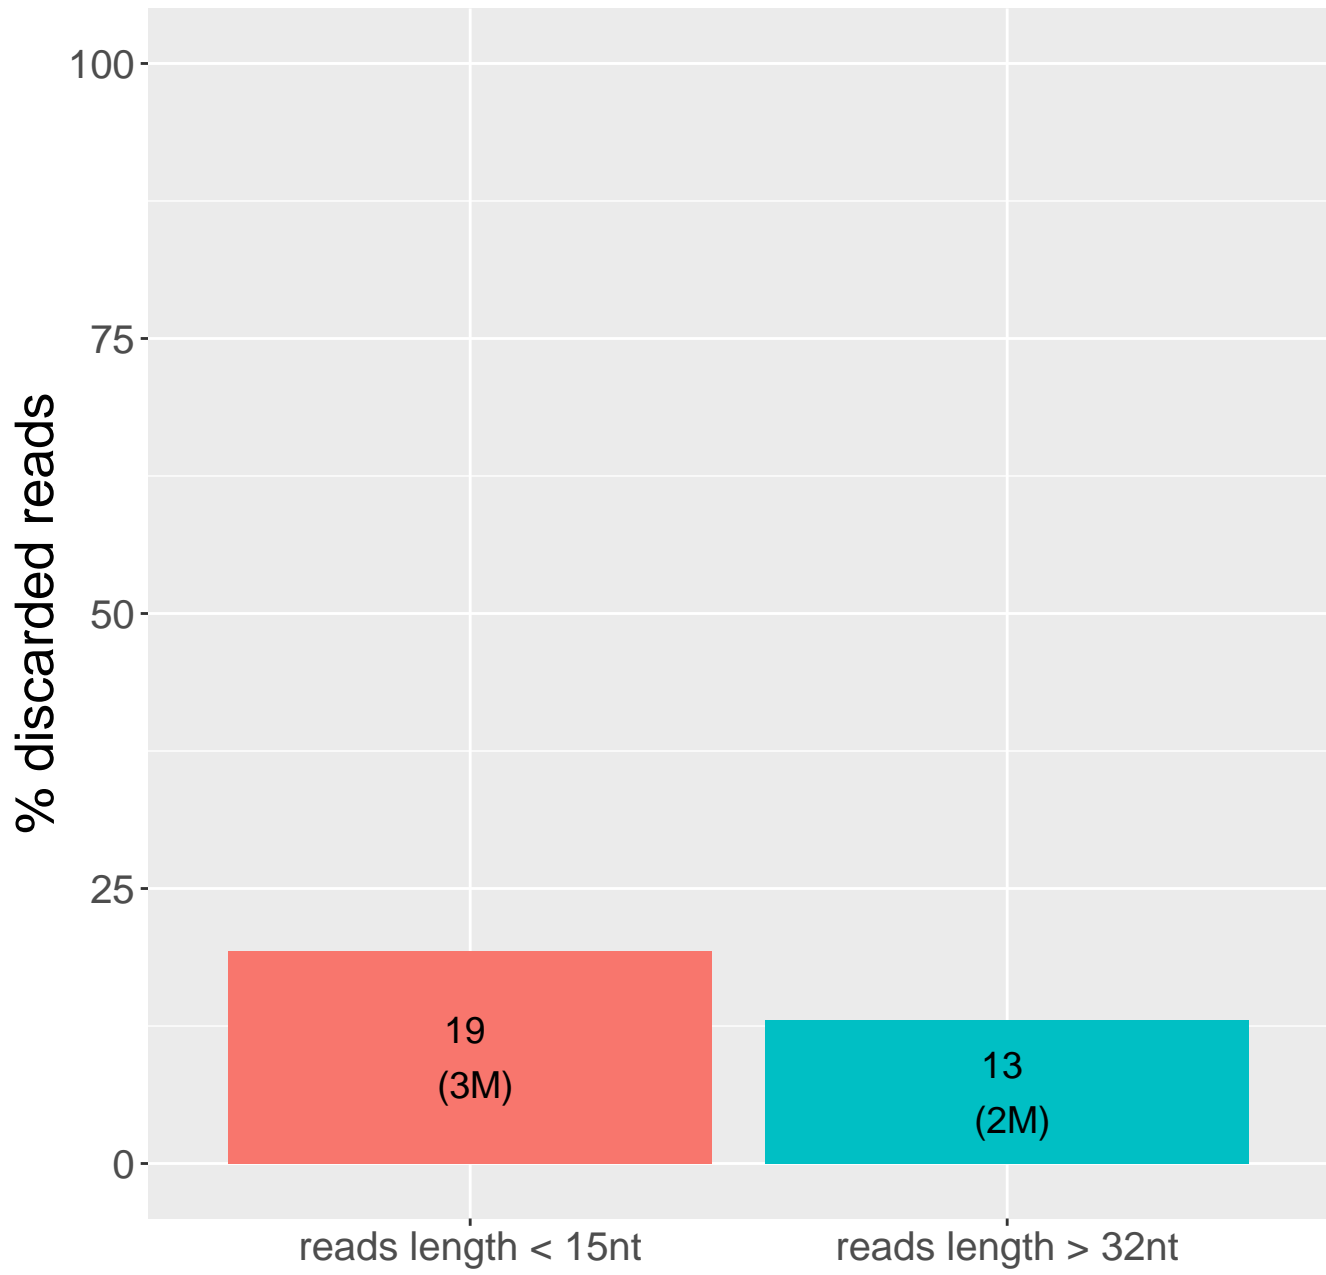

Retained reads

Length filtering

Mapping reads

Read distribution