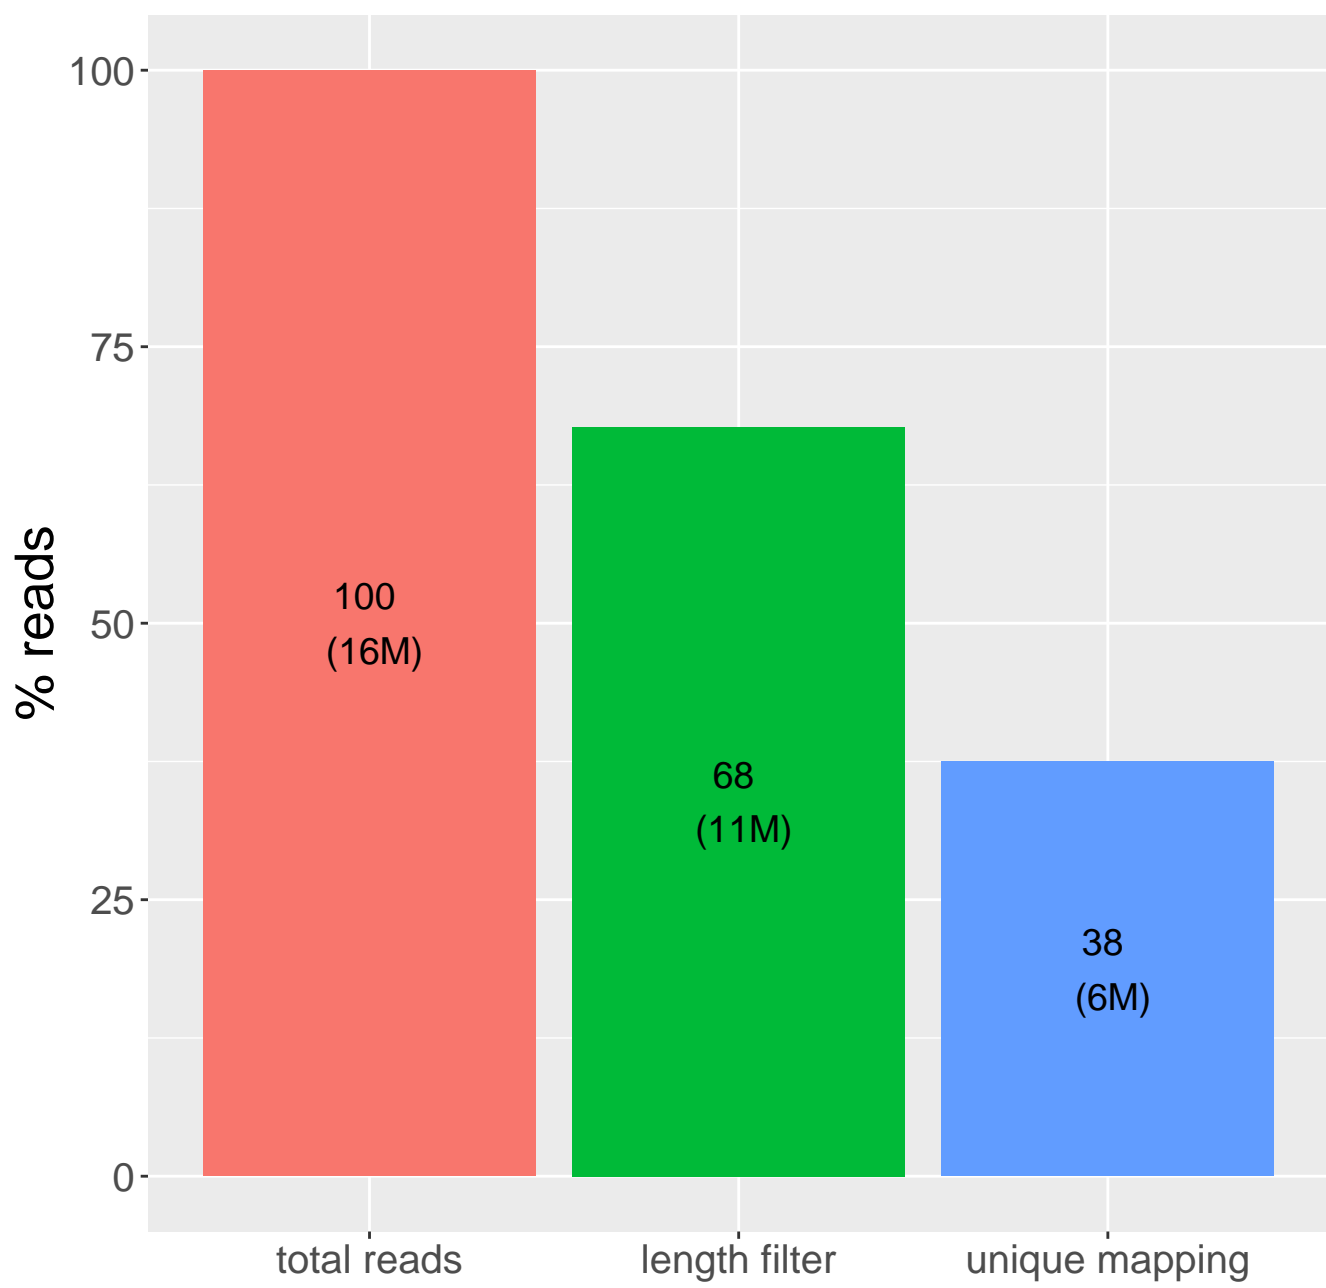

Retained reads

Length filtering

Mapping reads

Read distribution