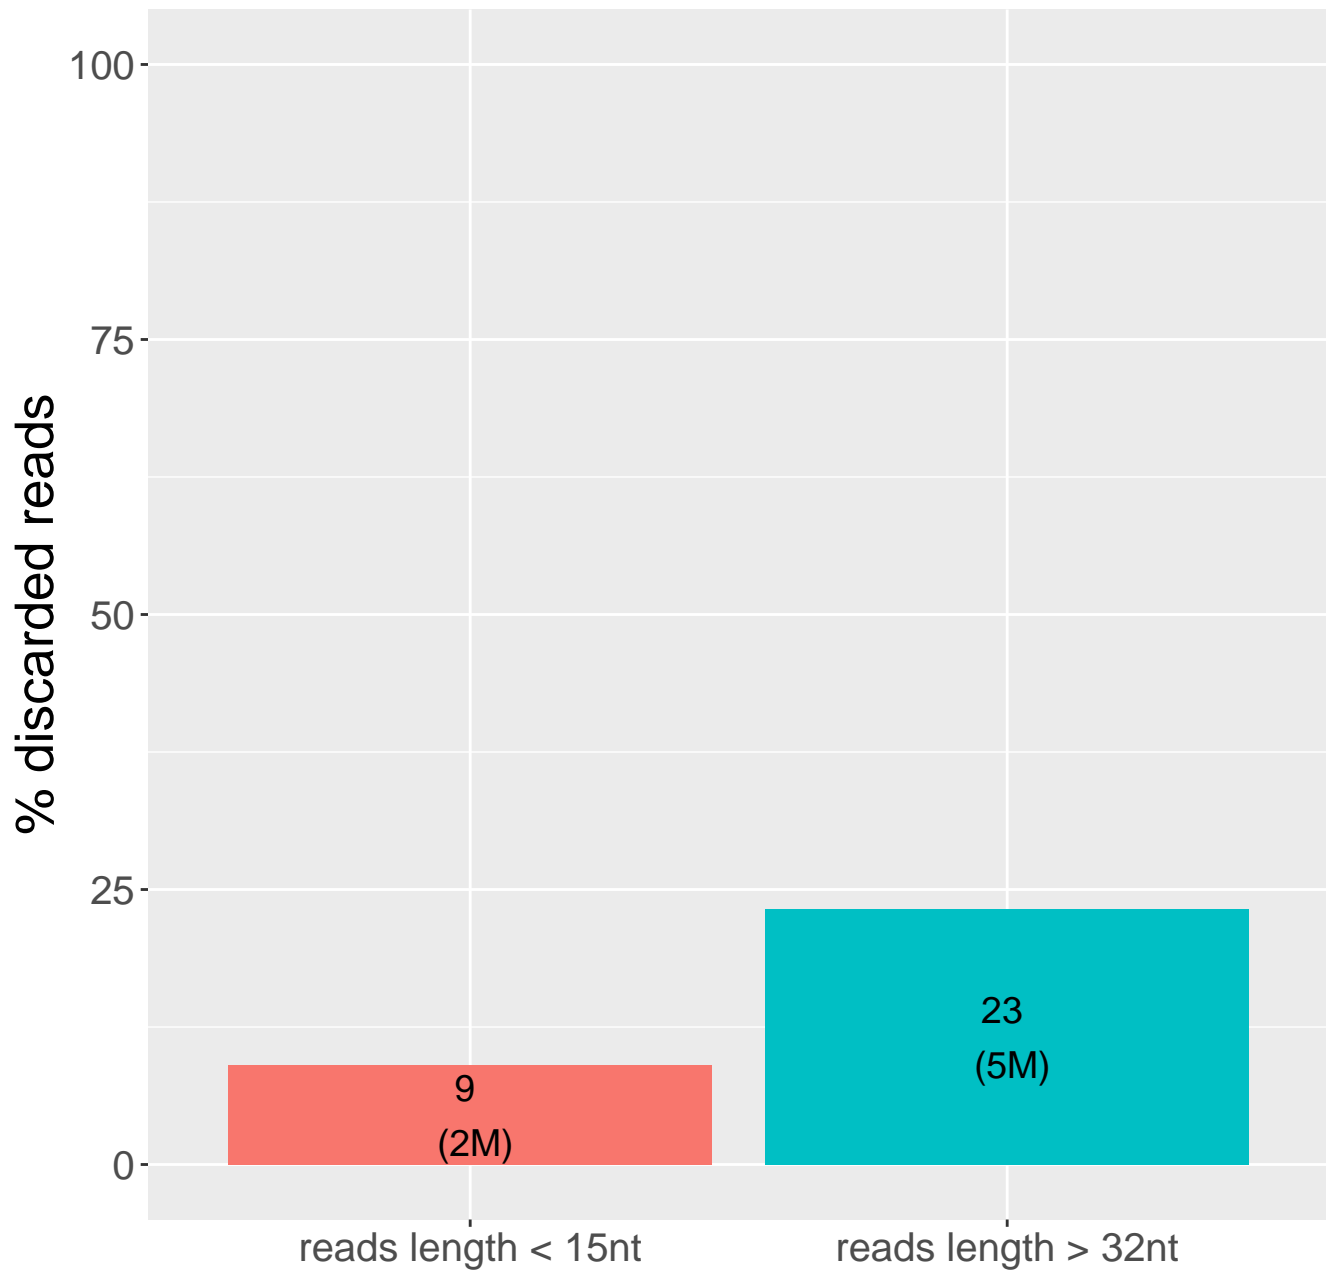

Retained reads

Length filtering

Mapping reads

Read distribution