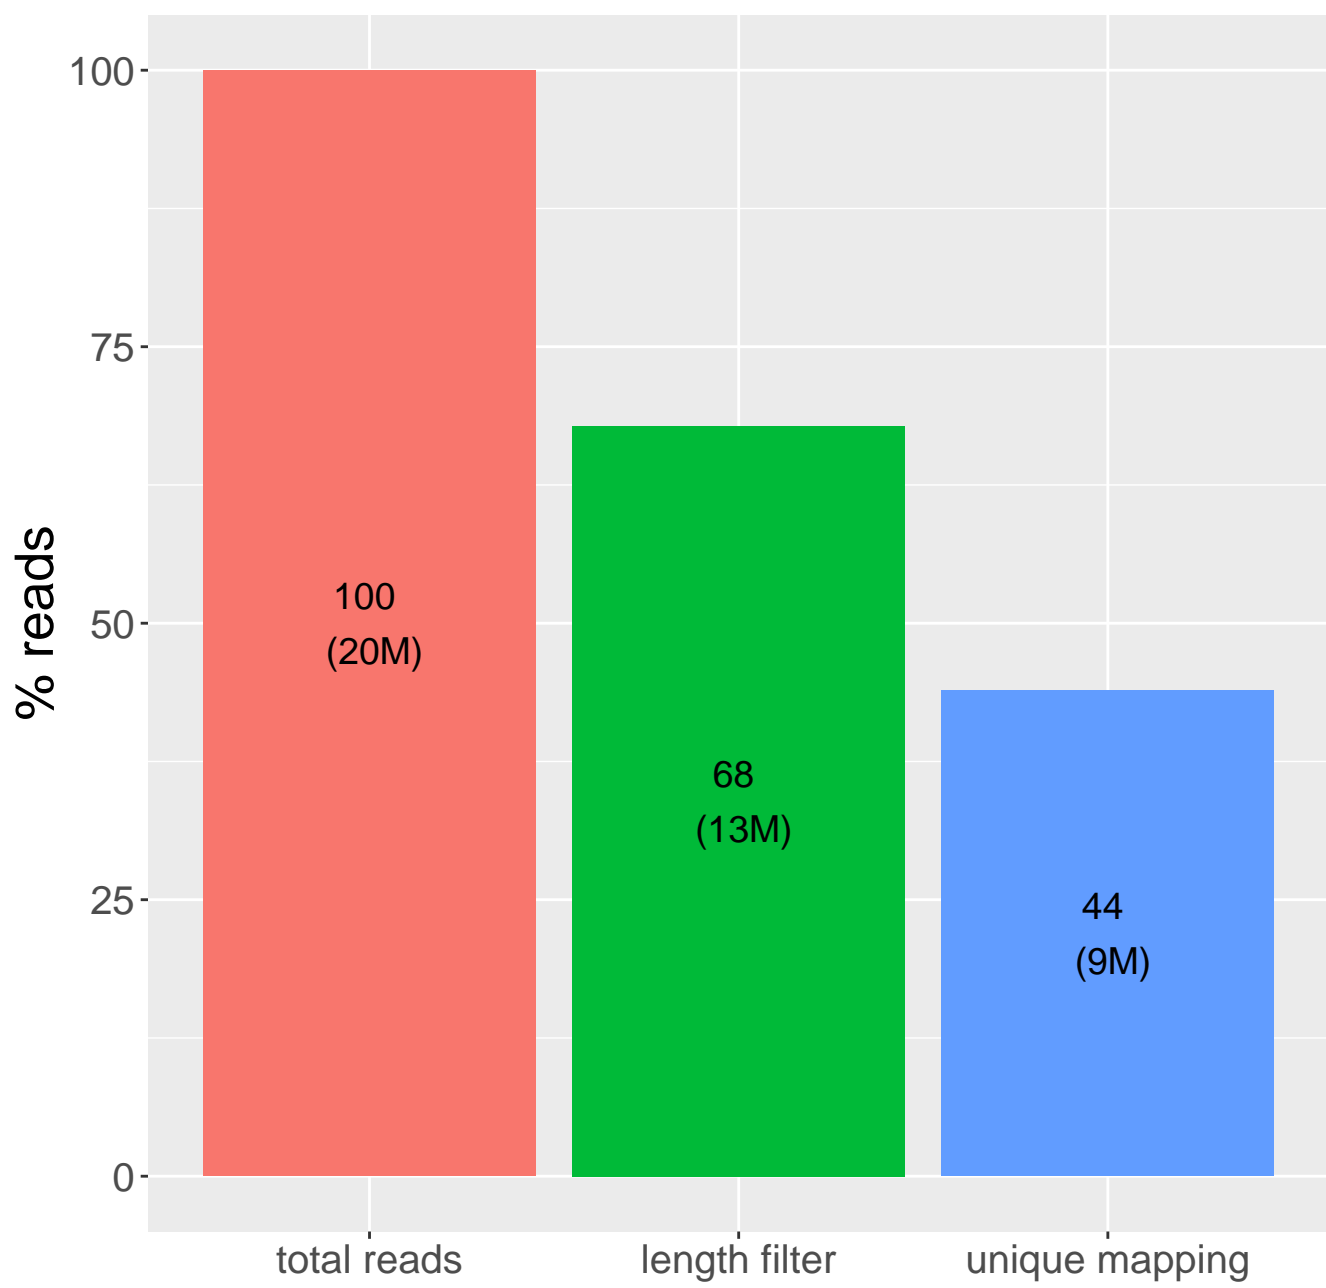

Retained reads

Length filtering

Mapping reads

Read distribution