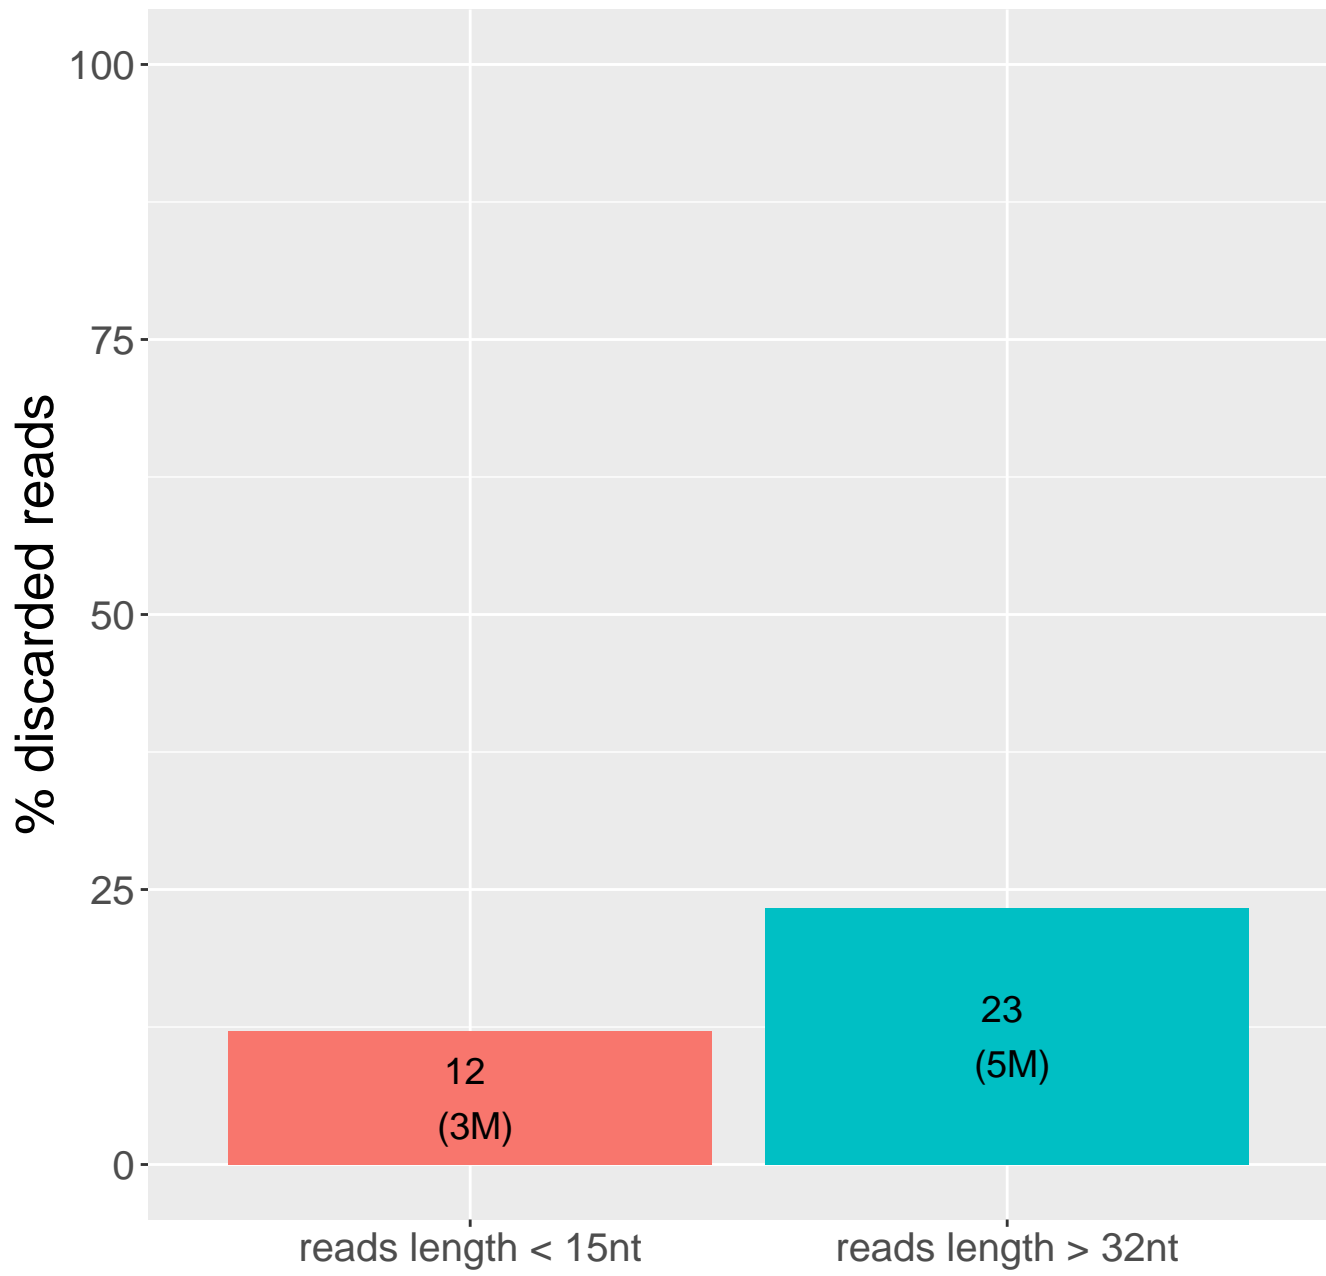

Retained reads

Length filtering

Mapping reads

Read distribution