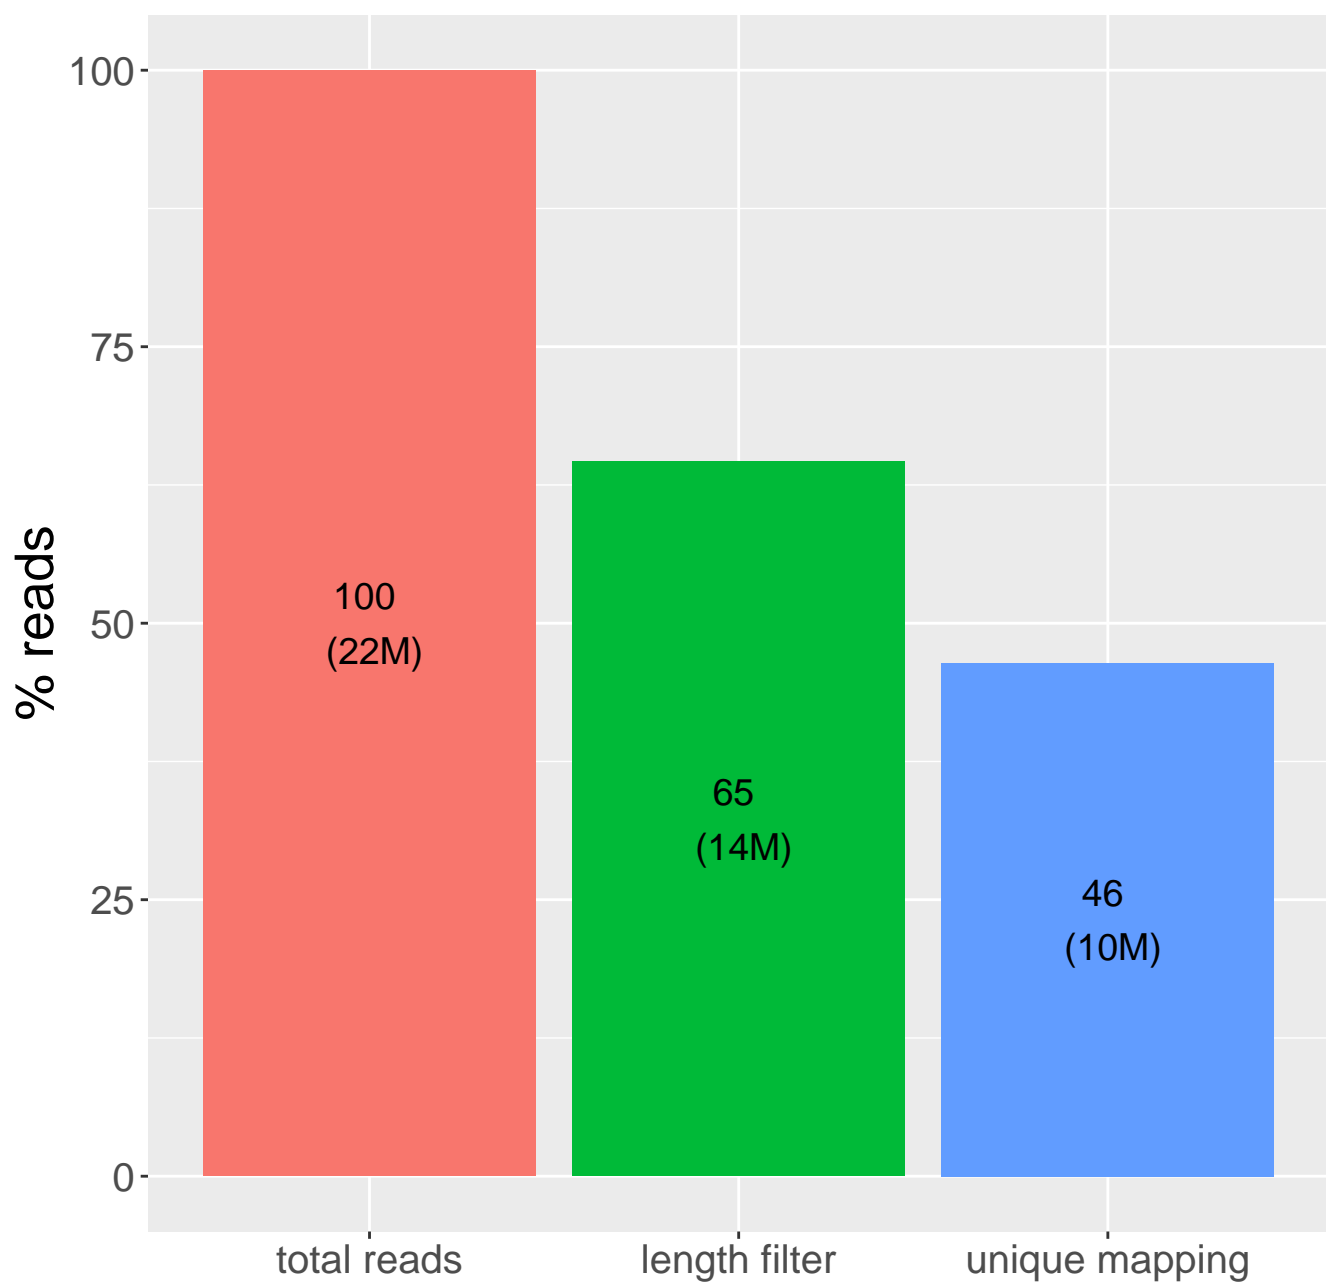

Retained reads

Length filtering

Mapping reads

Read distribution