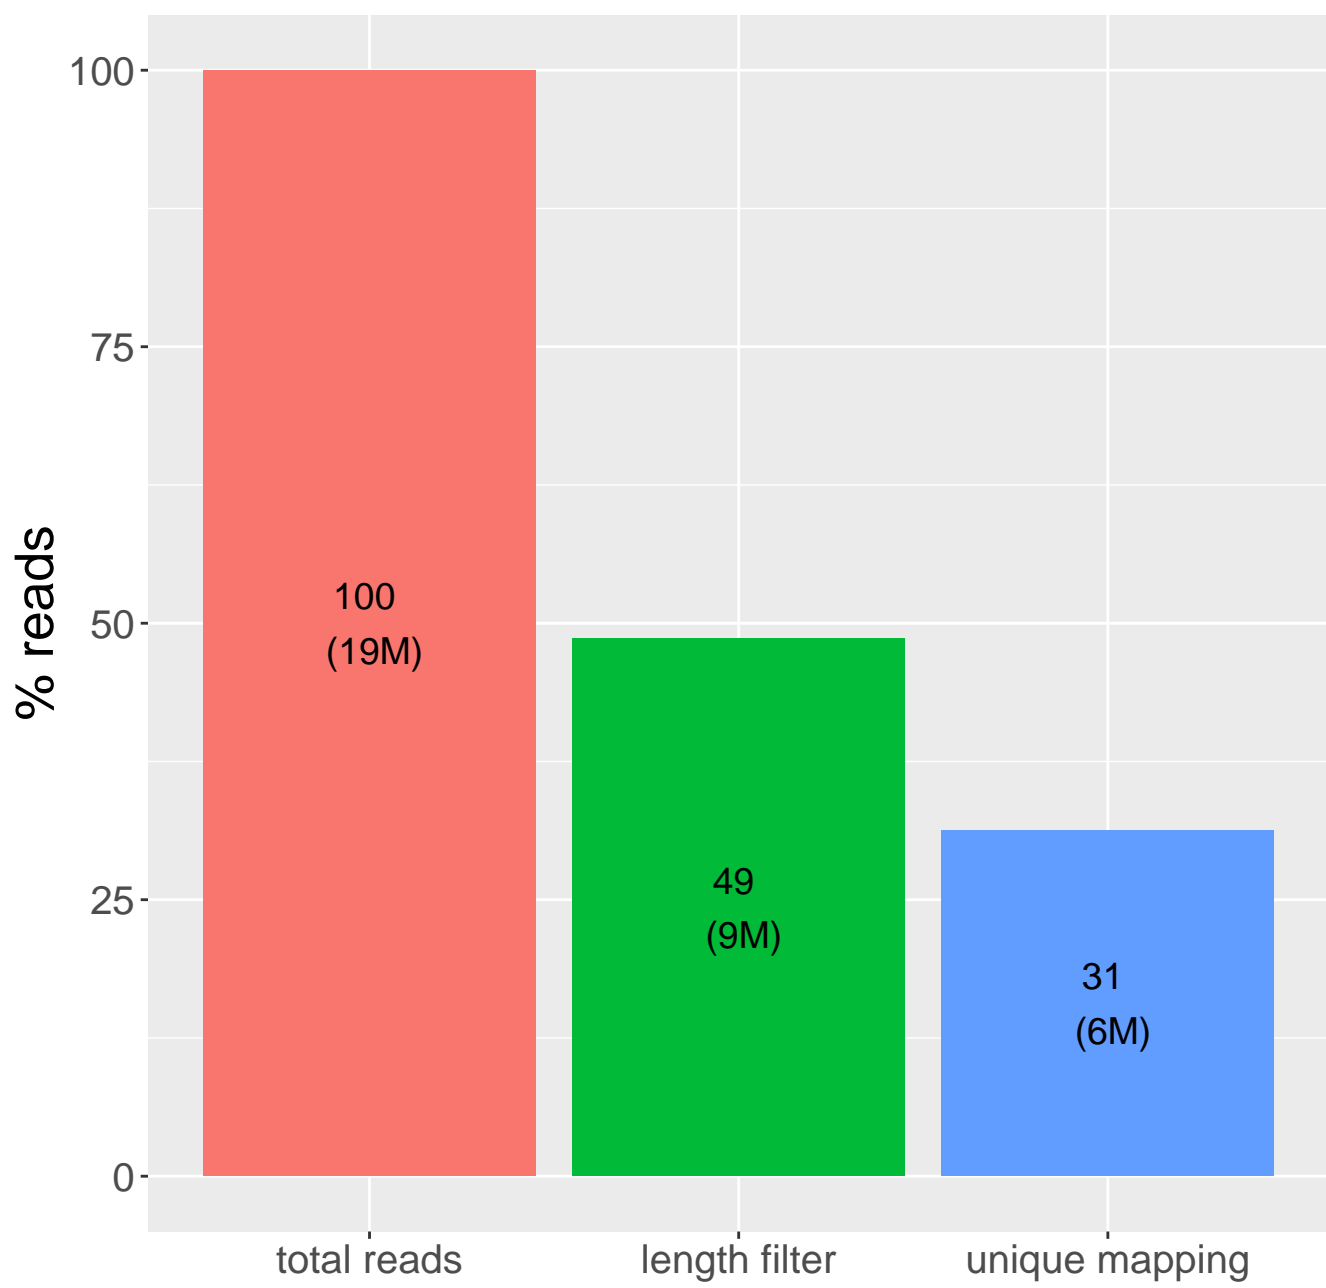

Retained reads

Length filtering

Mapping reads

Read distribution