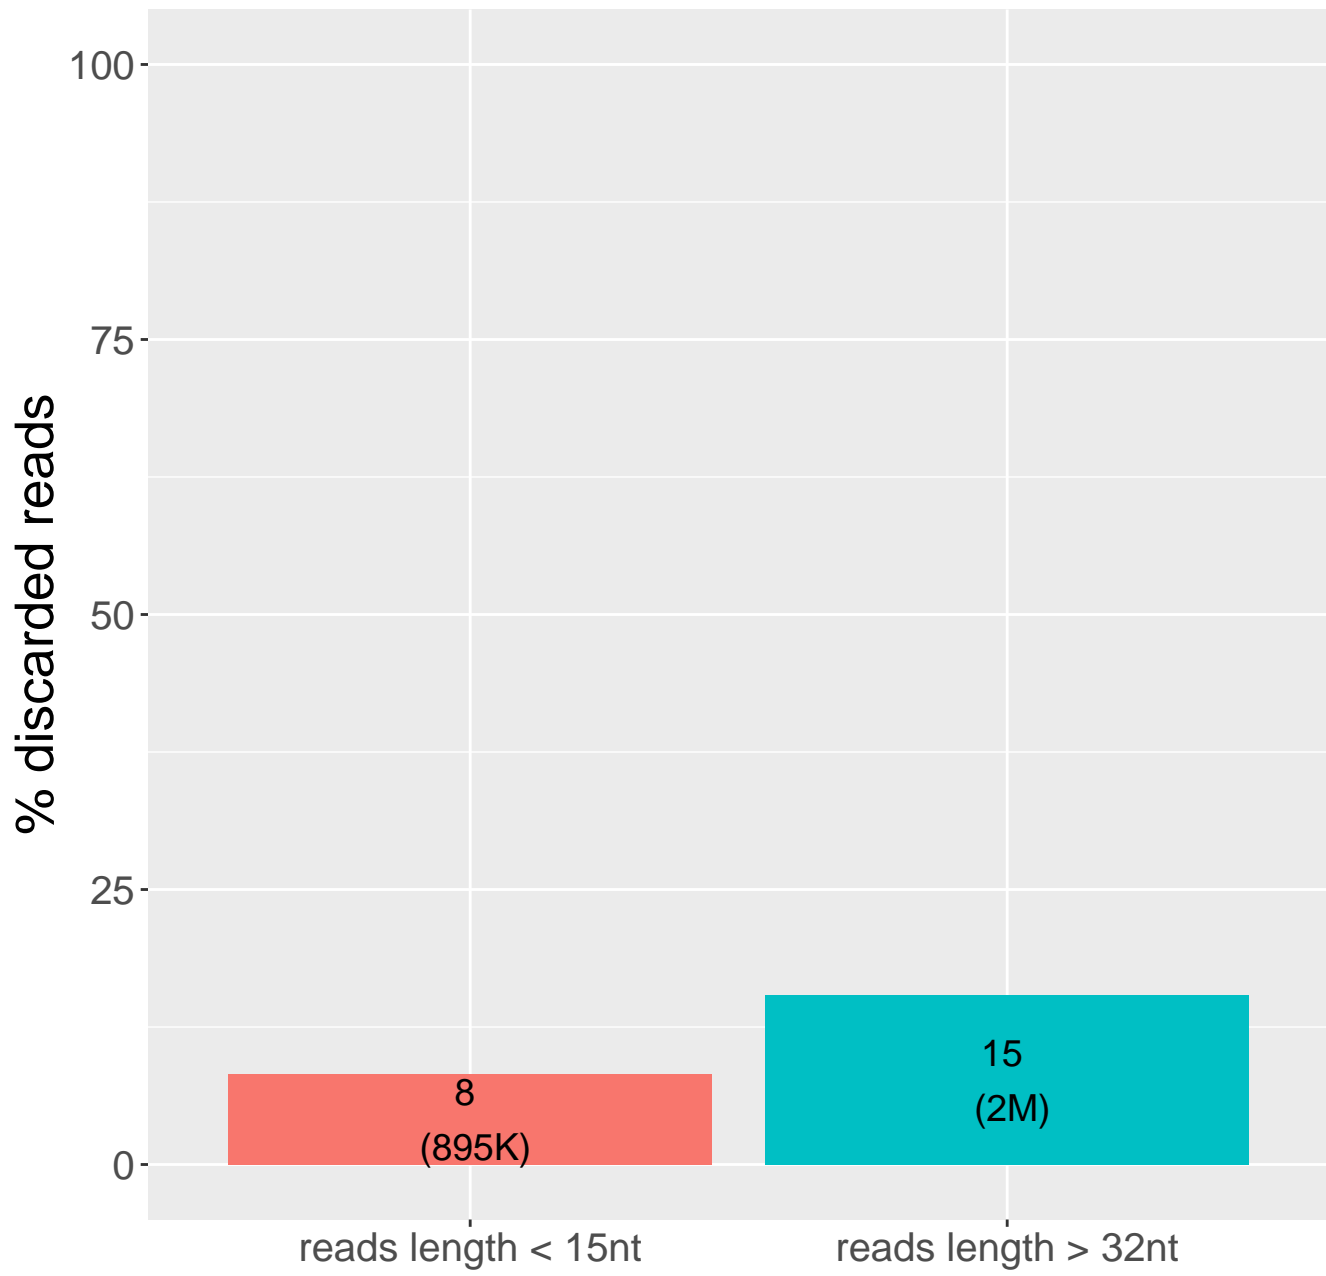

Retained reads

Length filtering

Mapping reads

Read distribution