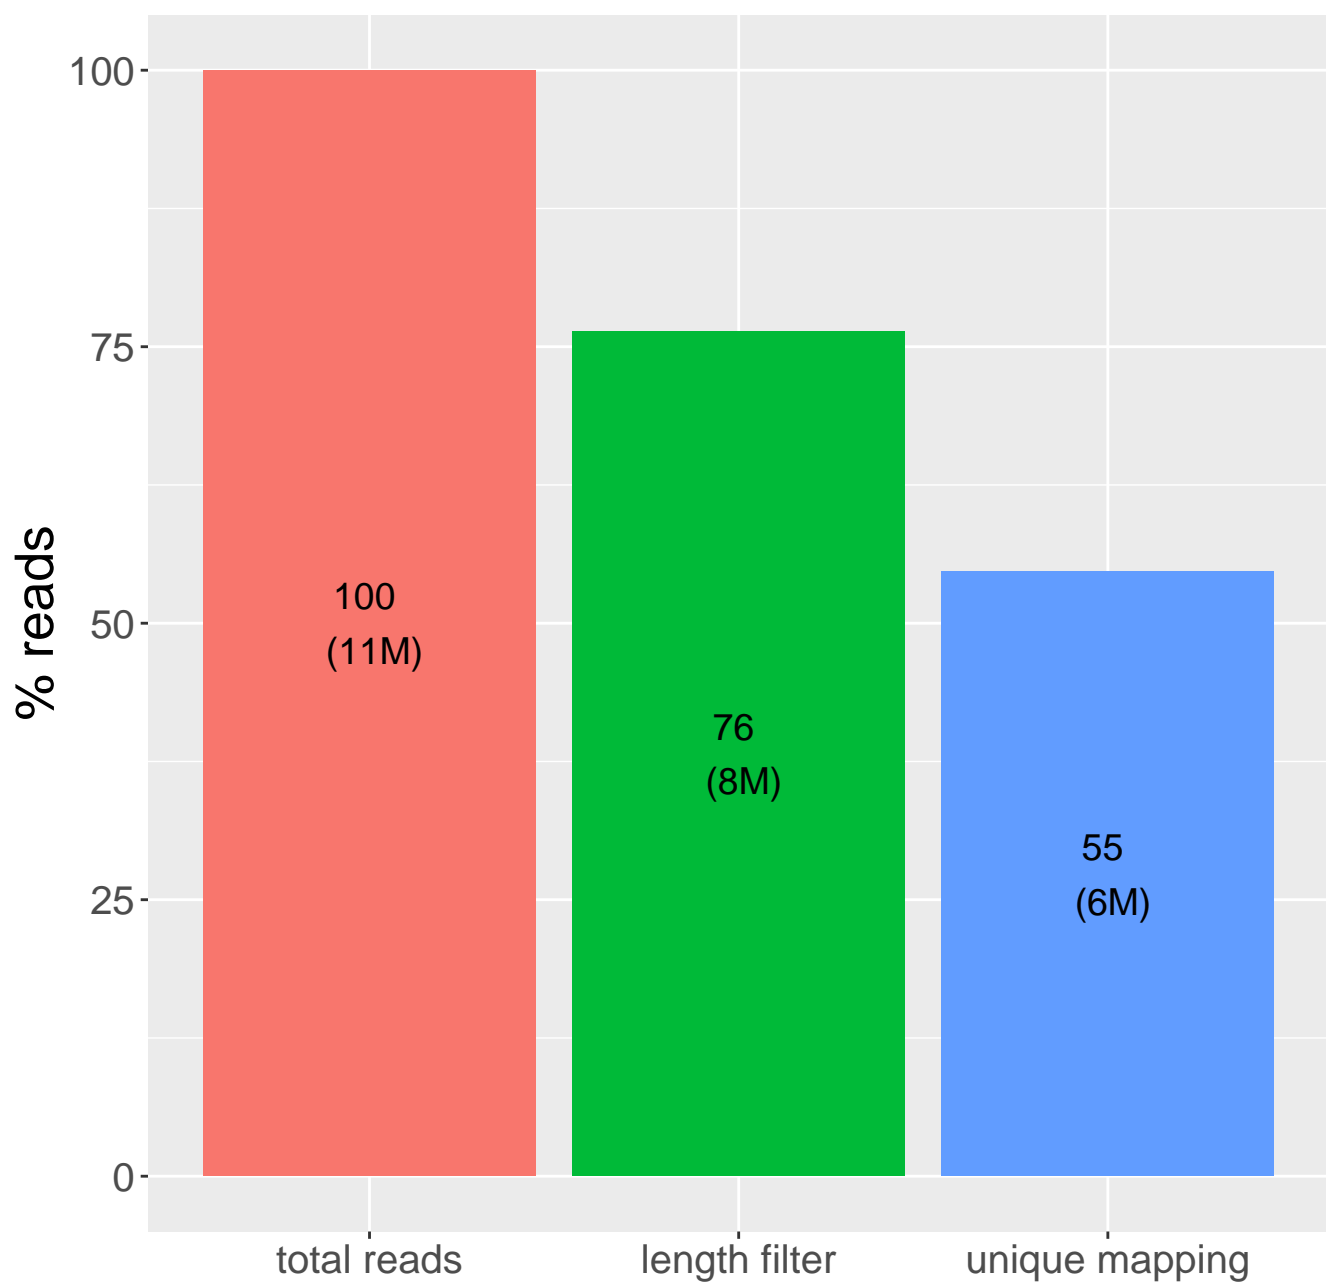

Retained reads

Length filtering

Mapping reads

Read distribution