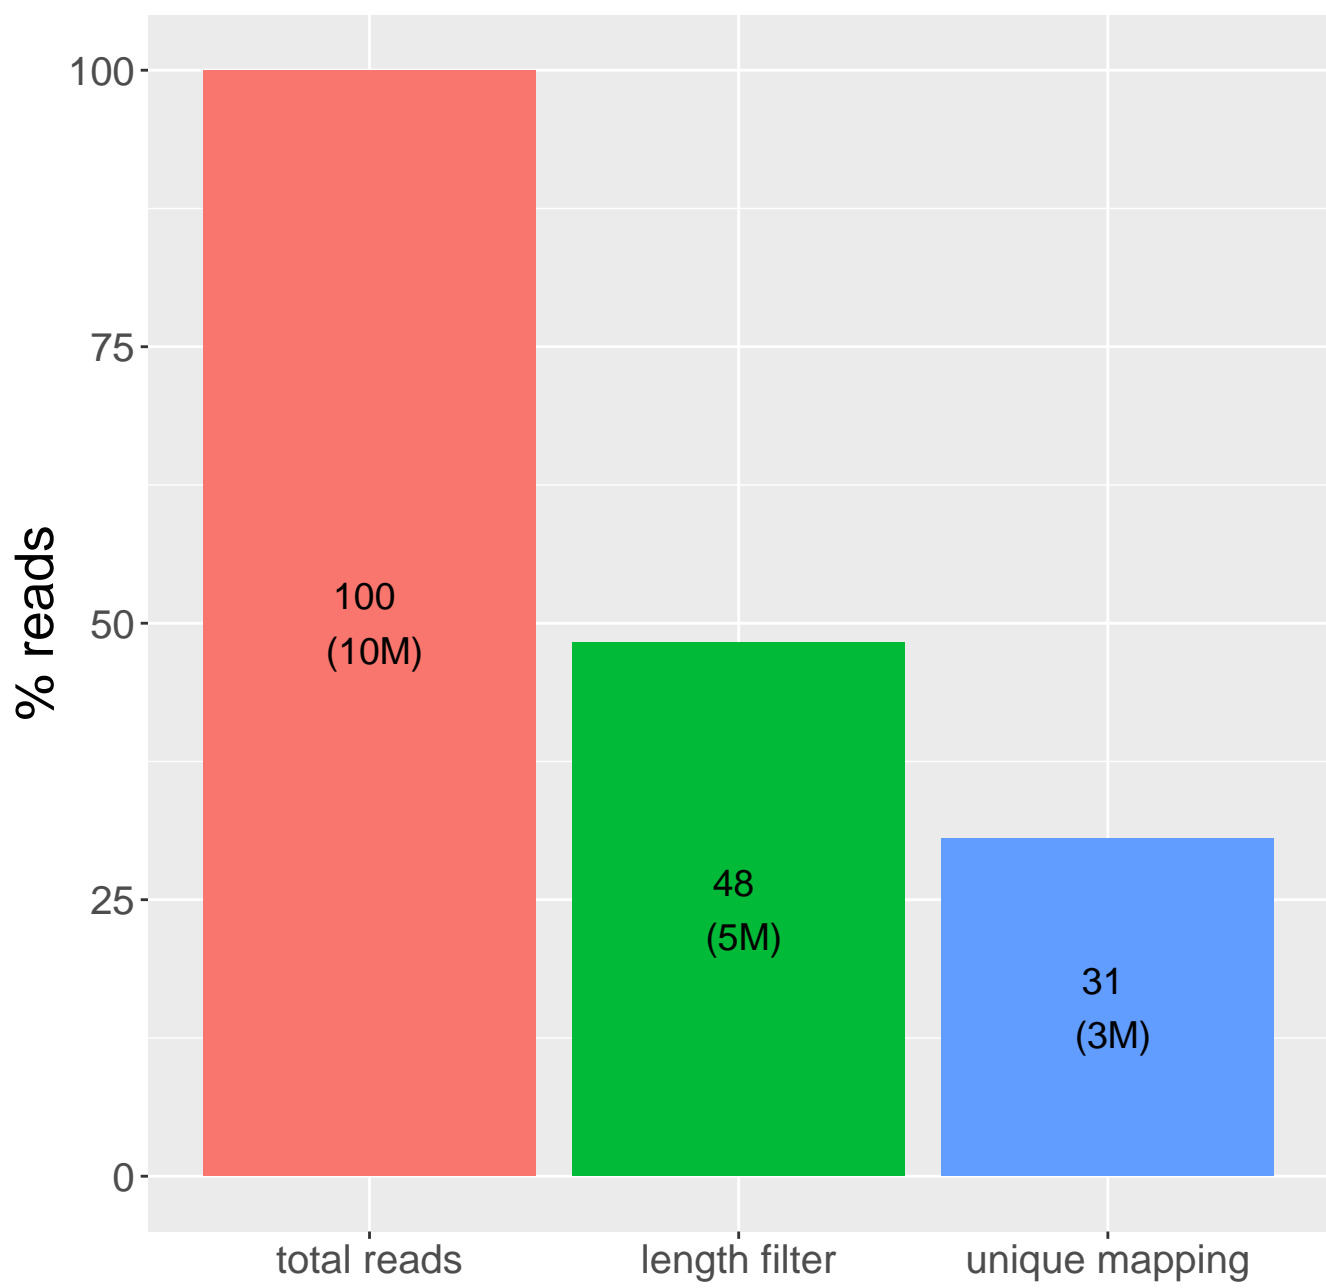

Retained reads

Length filtering

Mapping reads

Read distribution