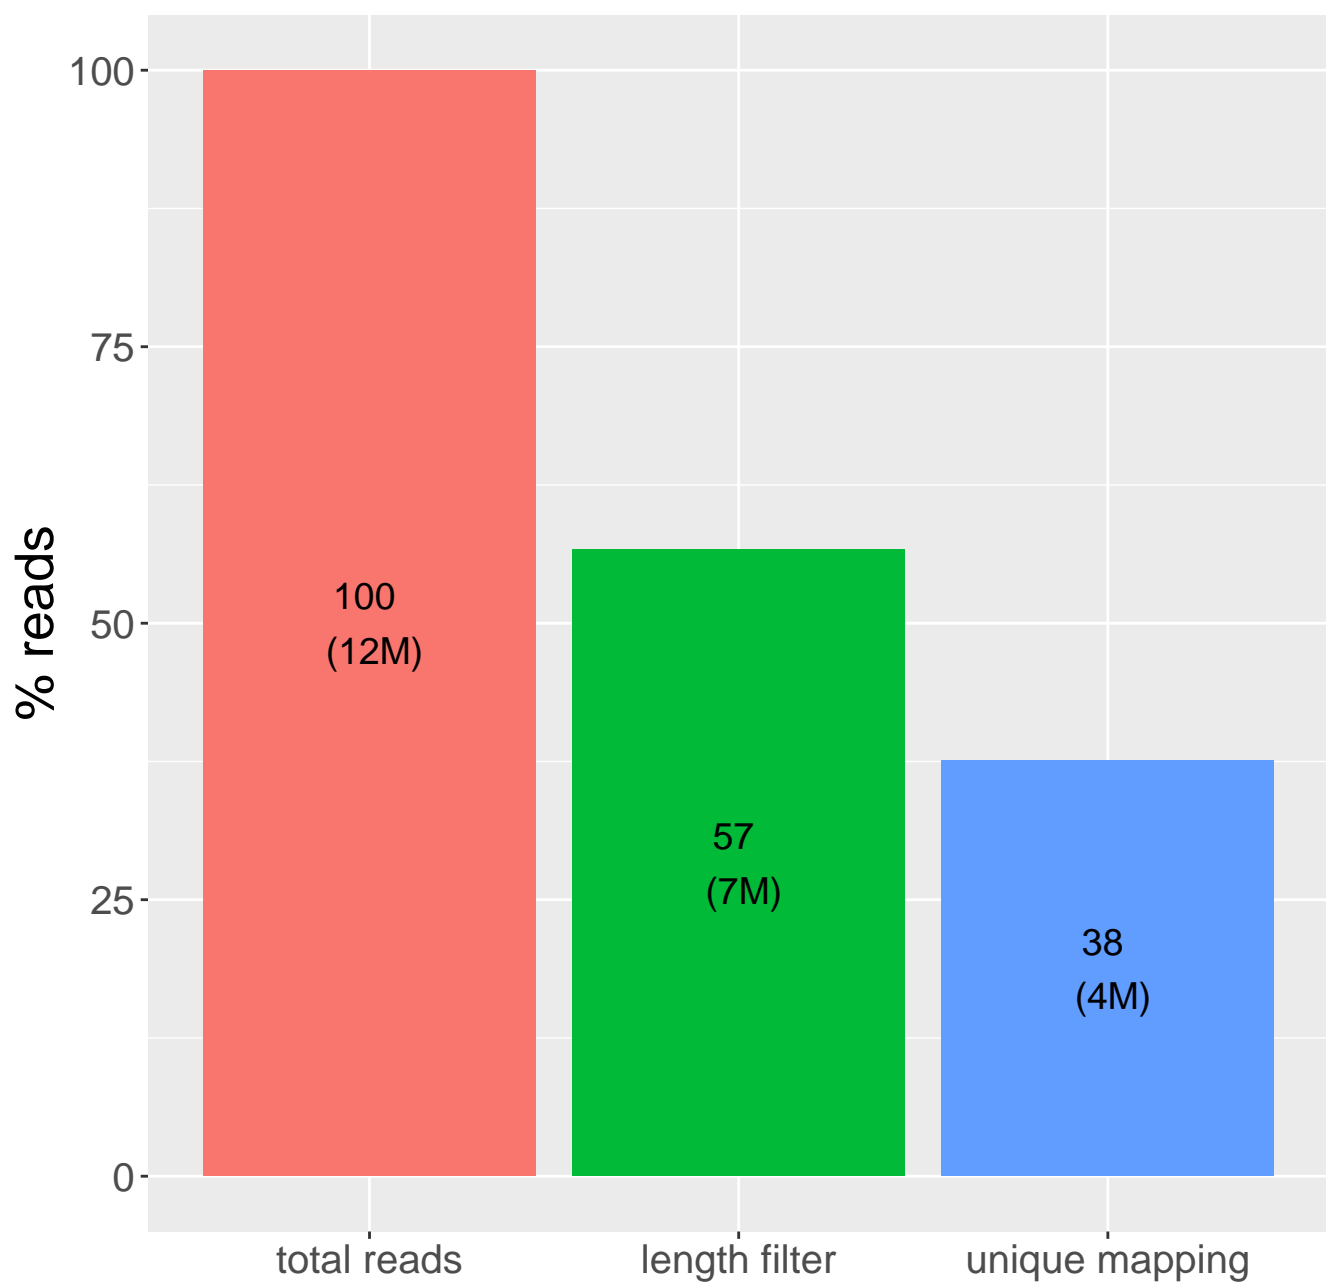

Retained reads

Length filtering

Mapping reads

Read distribution