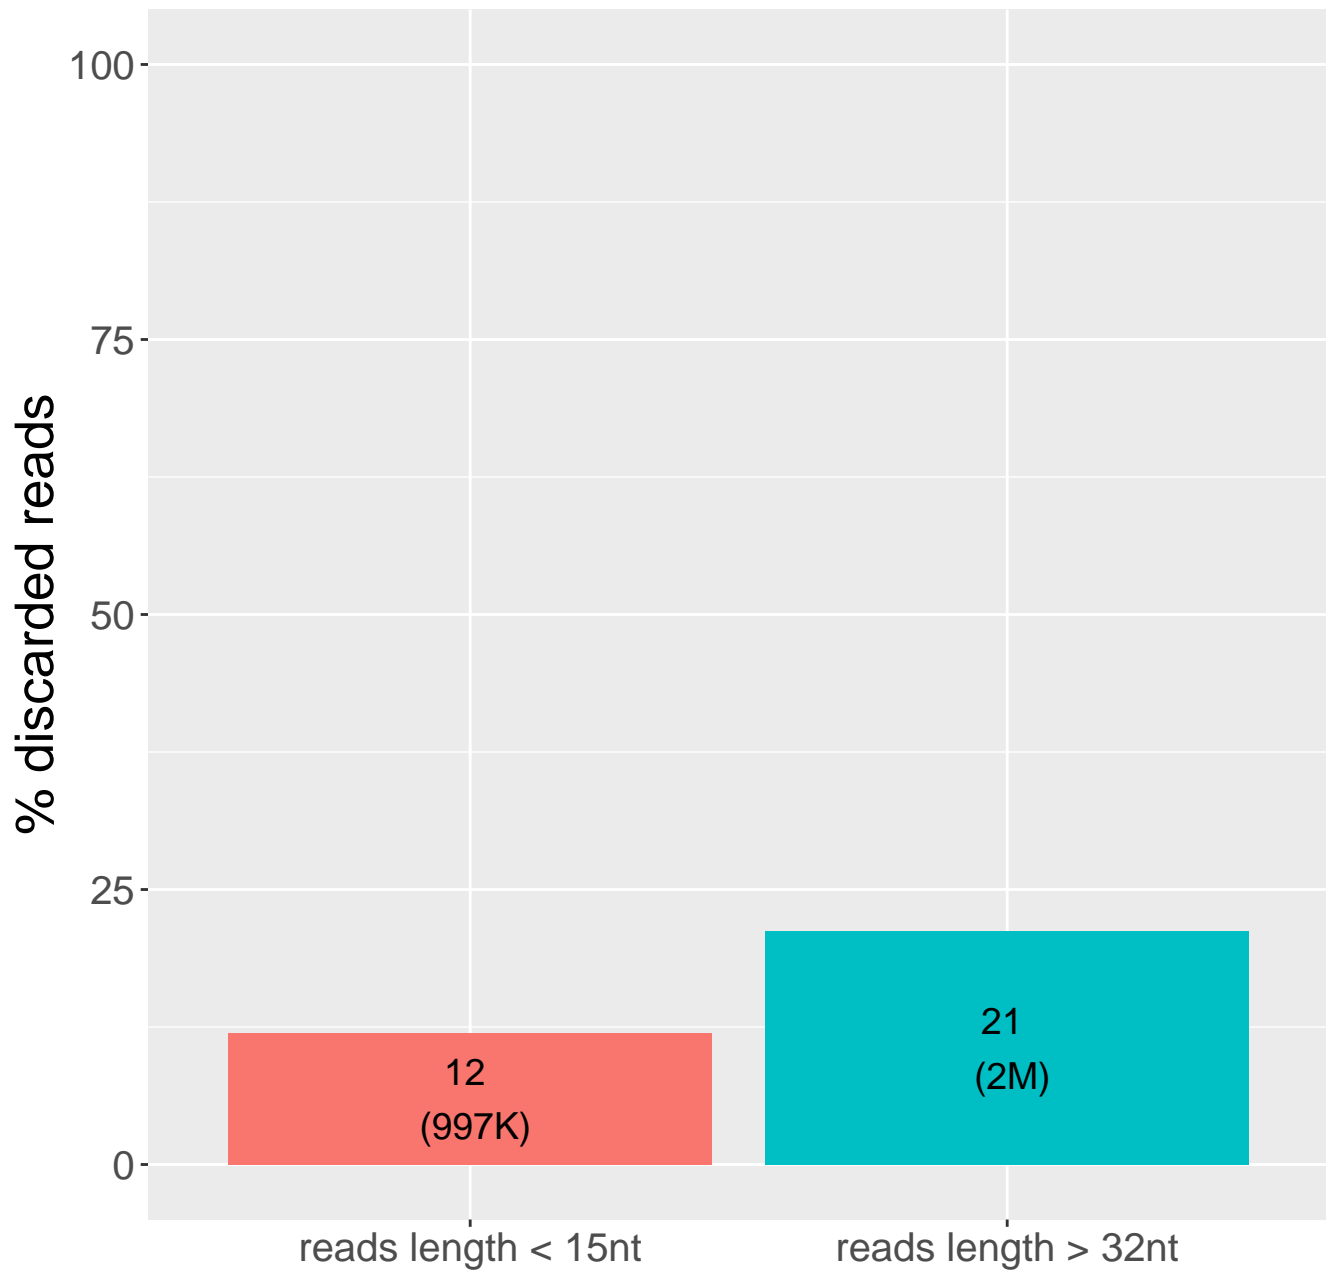

Retained reads

Length filtering

Mapping reads

Read distribution