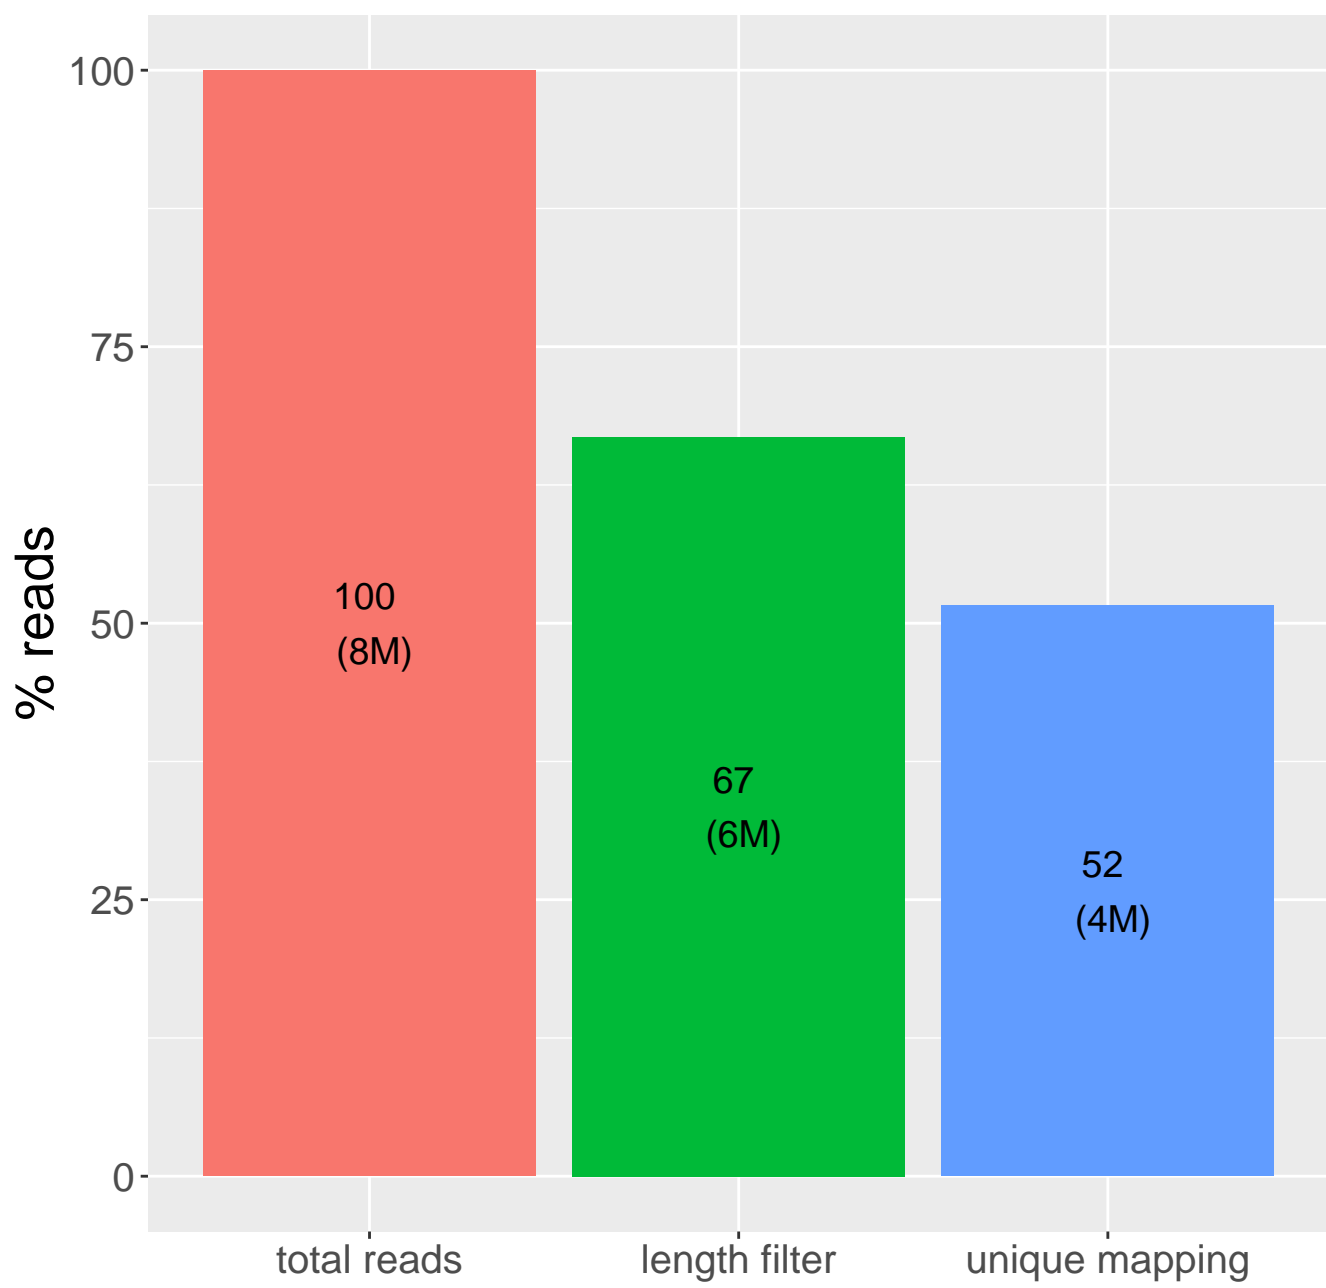

Retained reads

Length filtering

Mapping reads

Read distribution