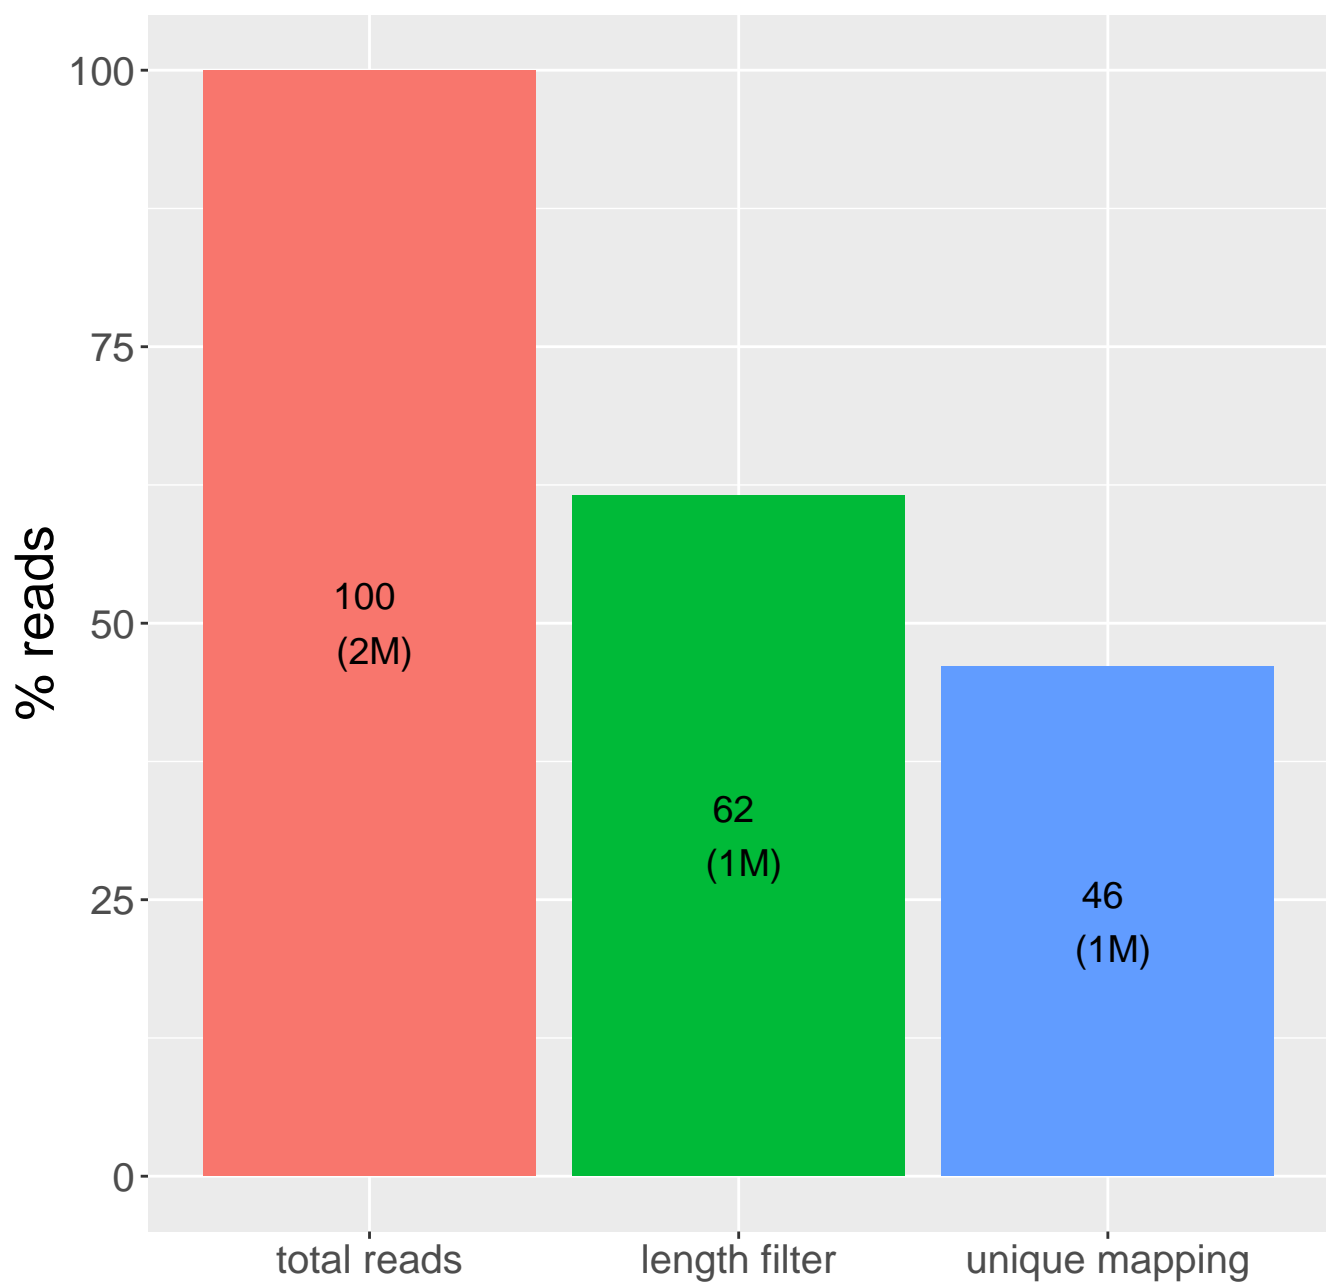

Retained reads

Length filtering

Mapping reads

Read distribution