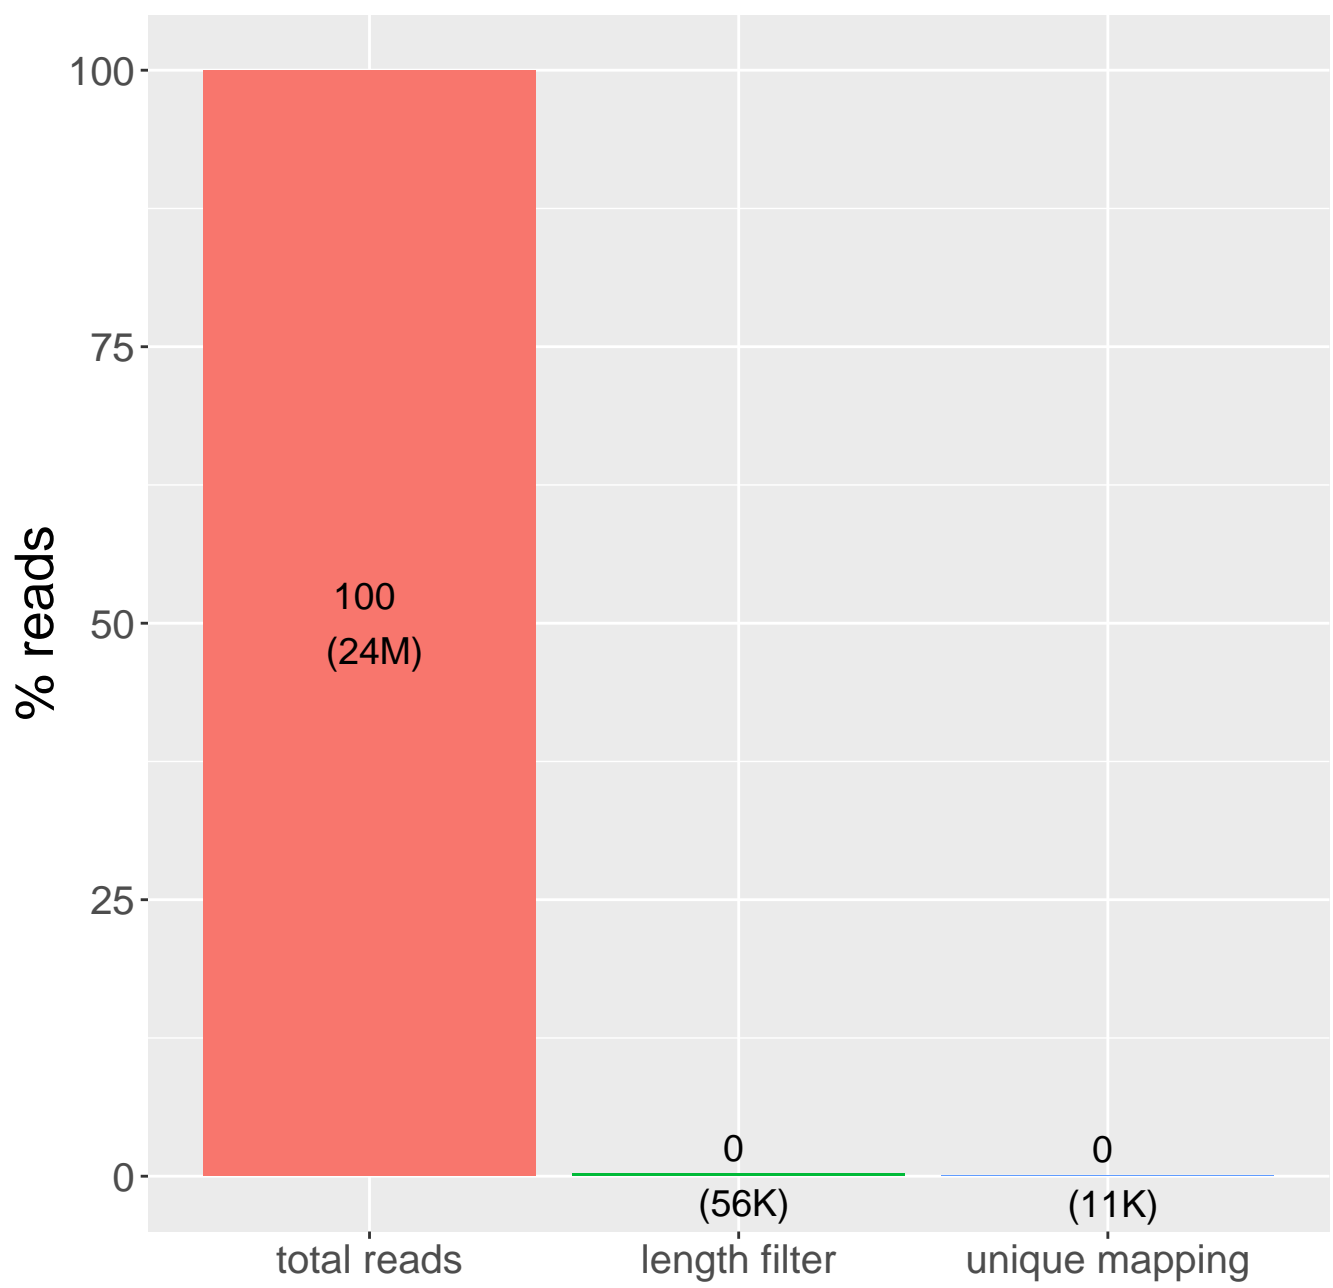

Retained reads

Length filtering

Mapping reads

Read distribution