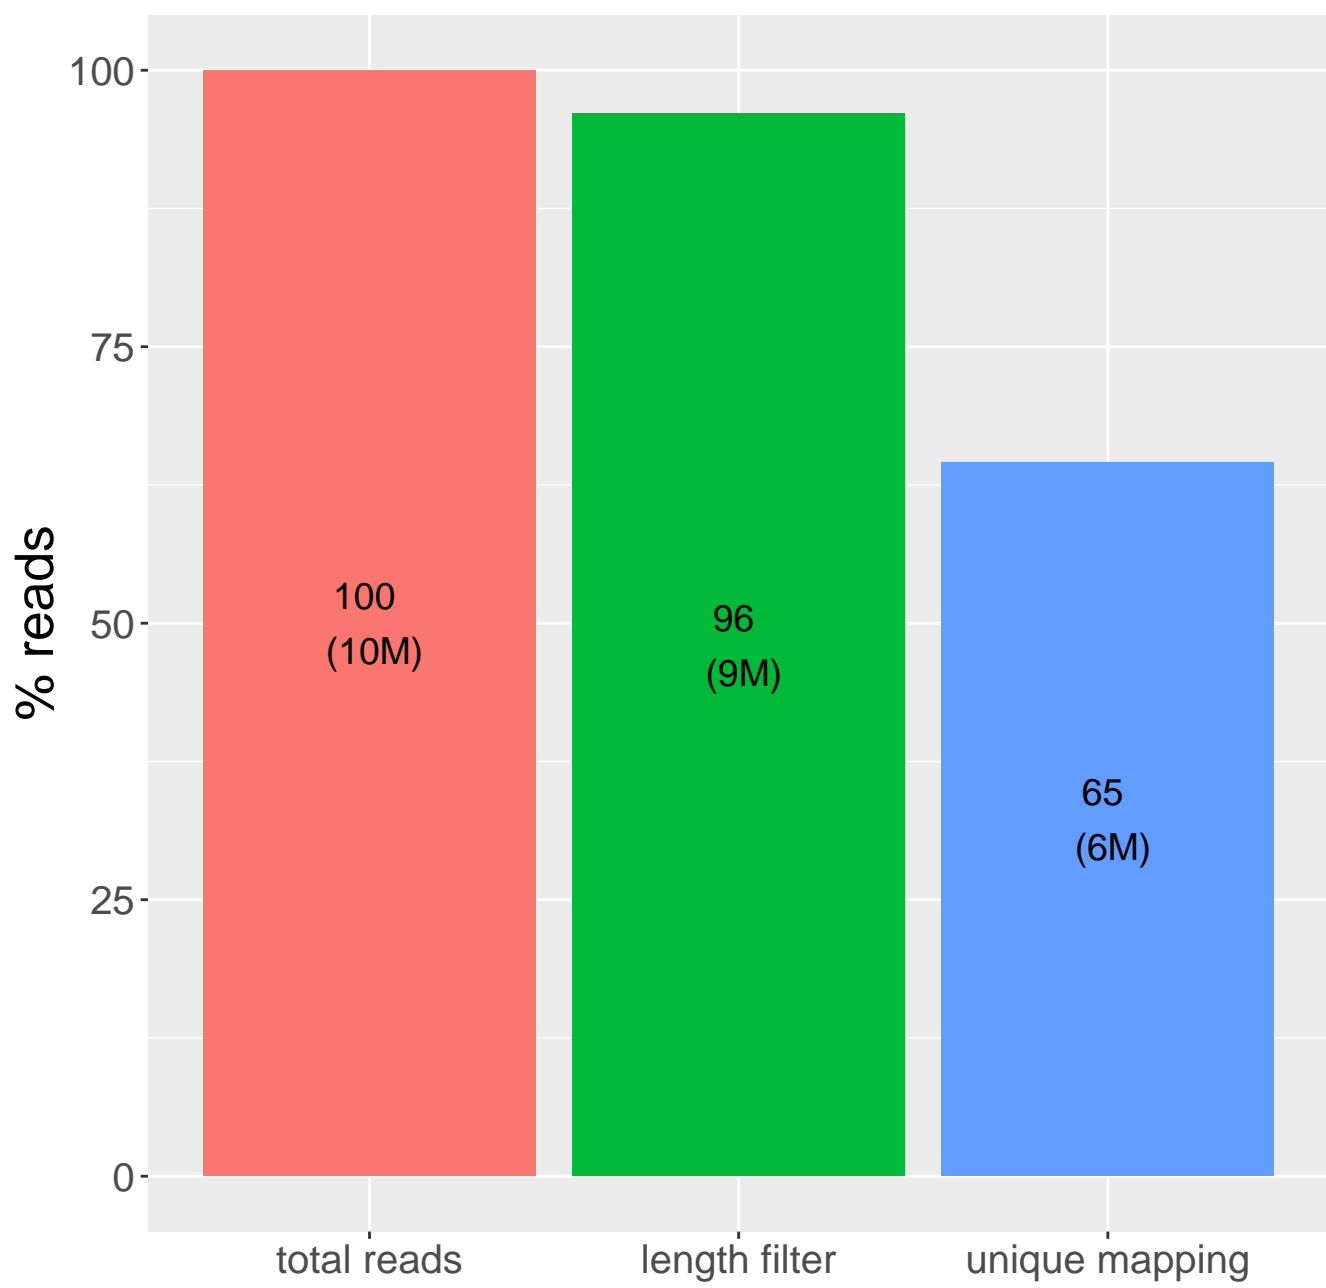

Retained reads

Length filtering

Mapping reads

Read distribution