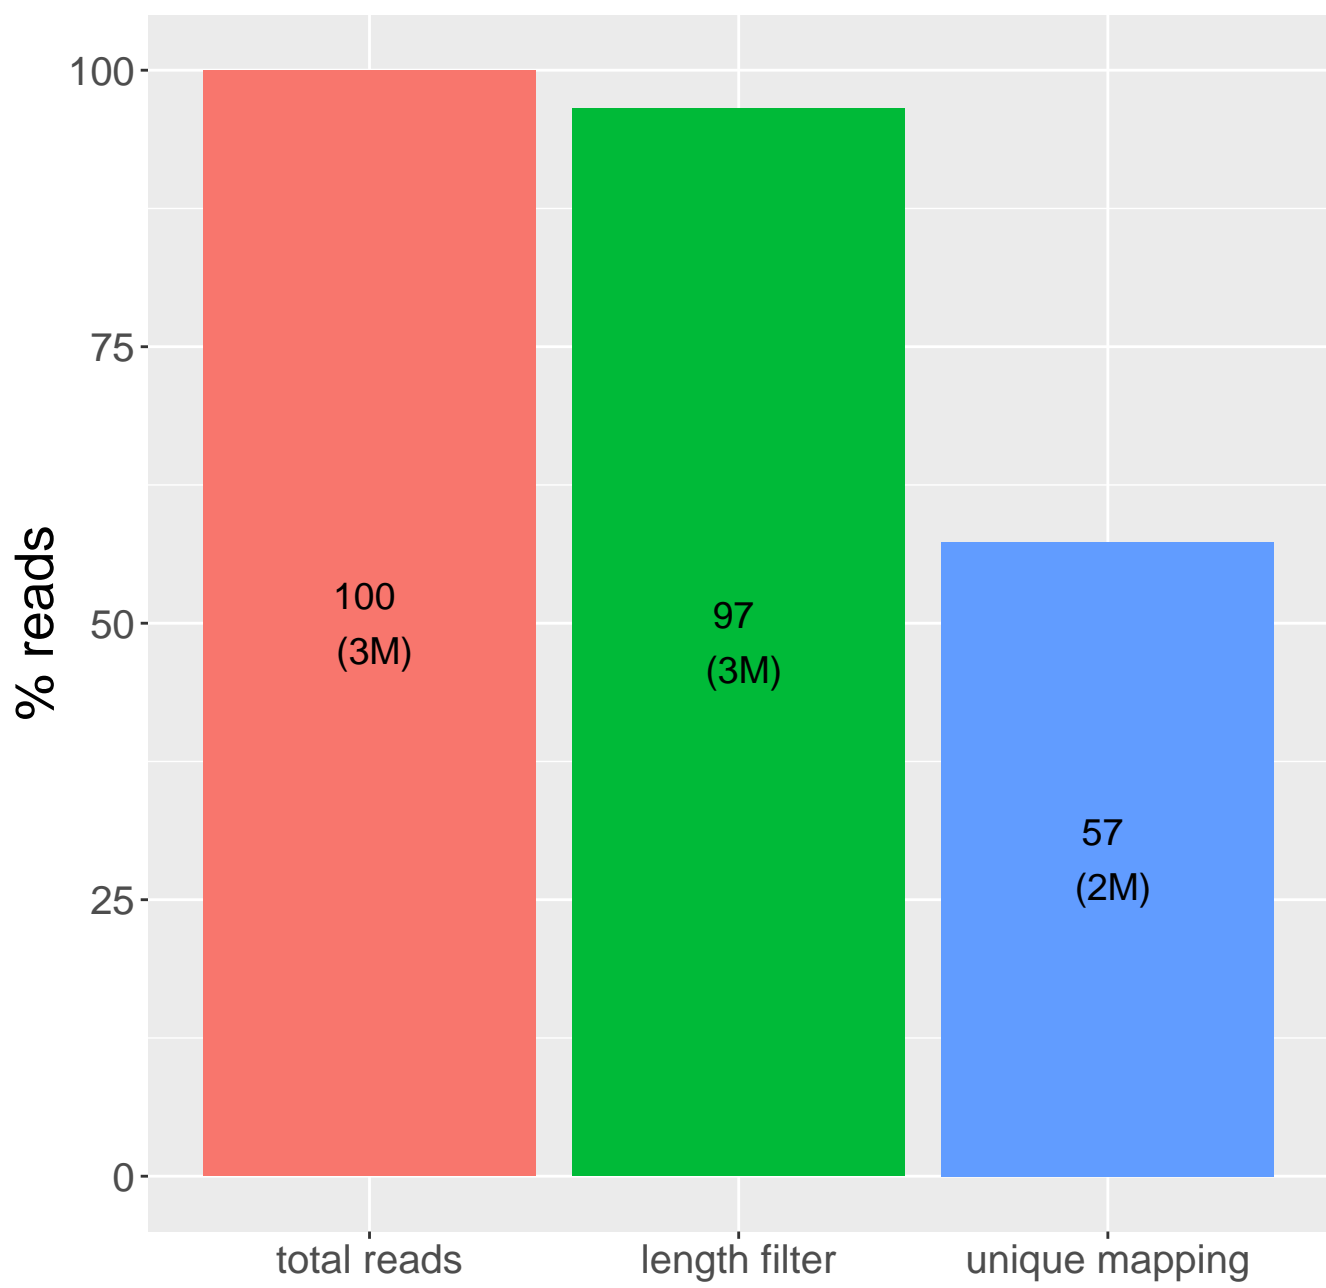

Retained reads

Length filtering

Mapping reads

Read distribution