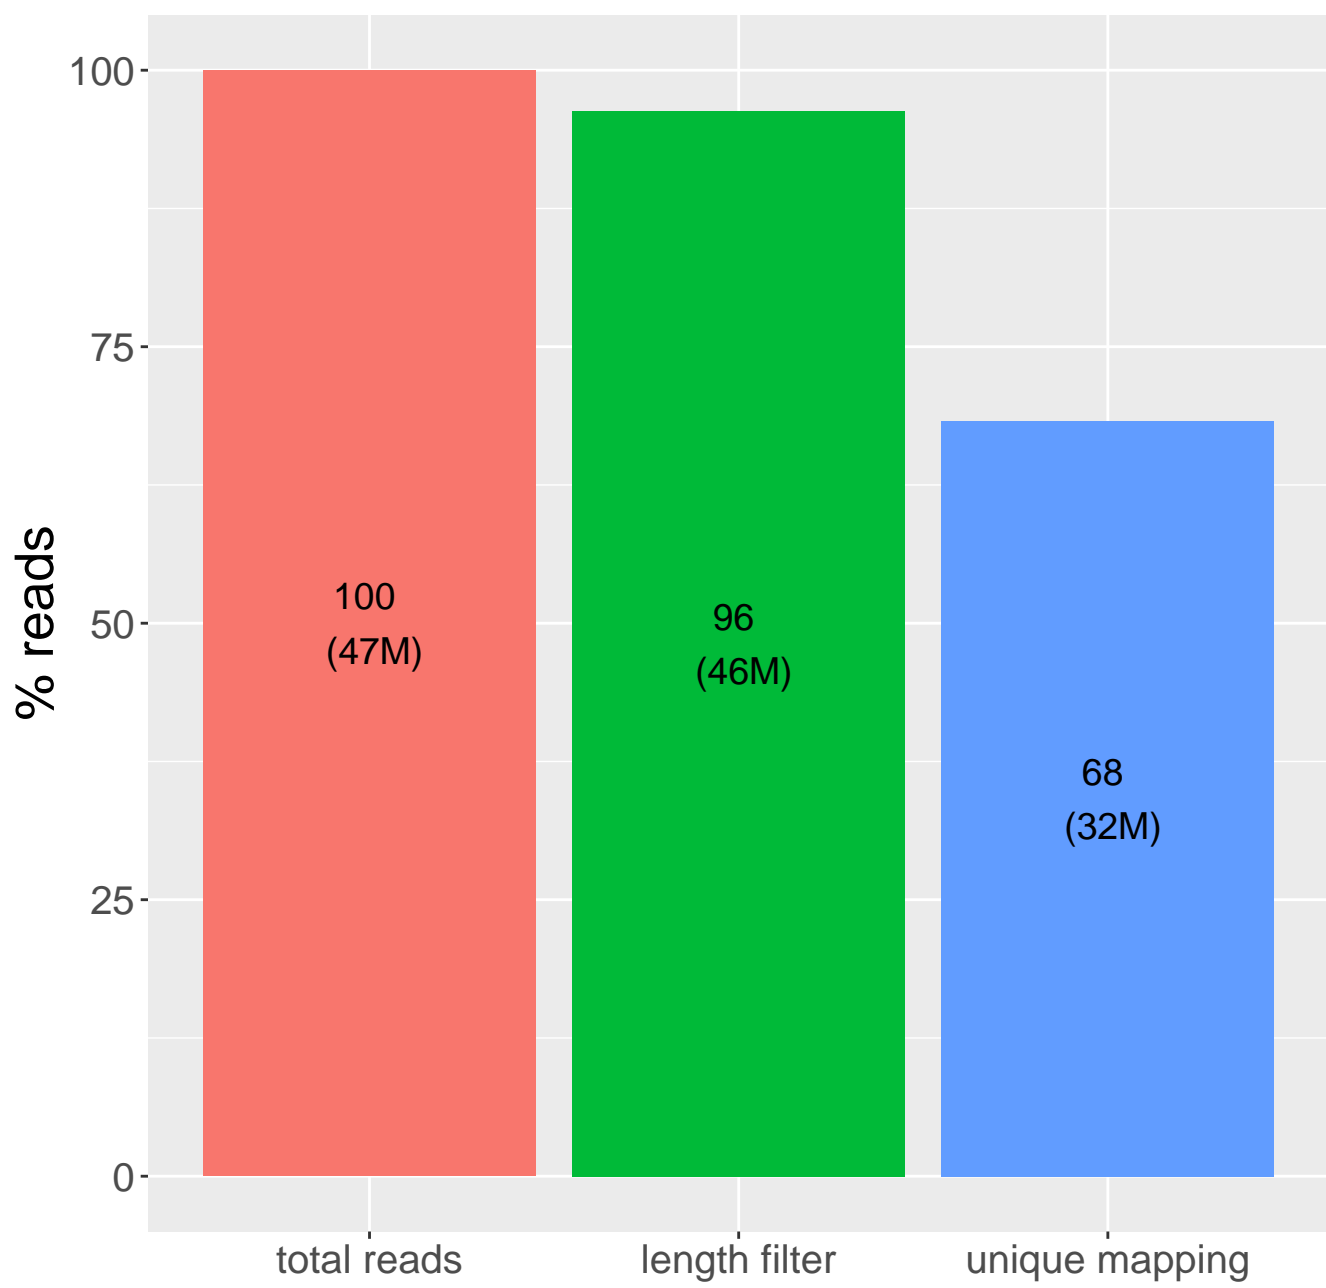

Retained reads

Length filtering

Mapping reads

Read distribution