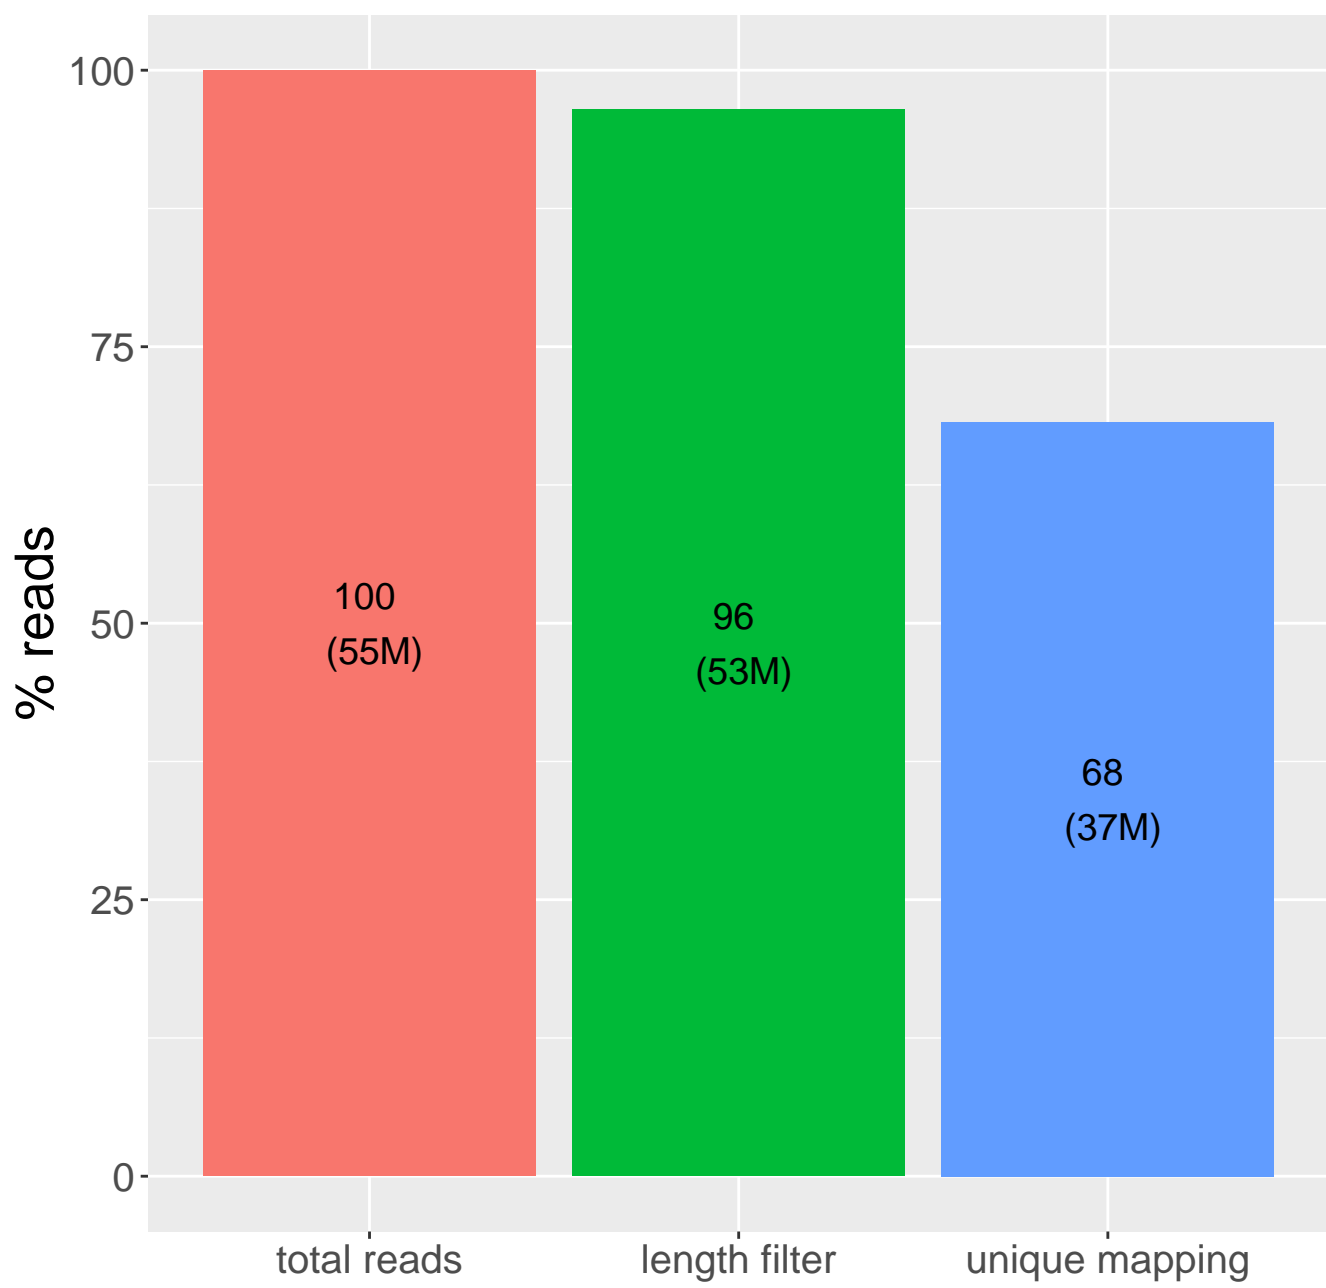

Retained reads

Length filtering

Mapping reads

Read distribution