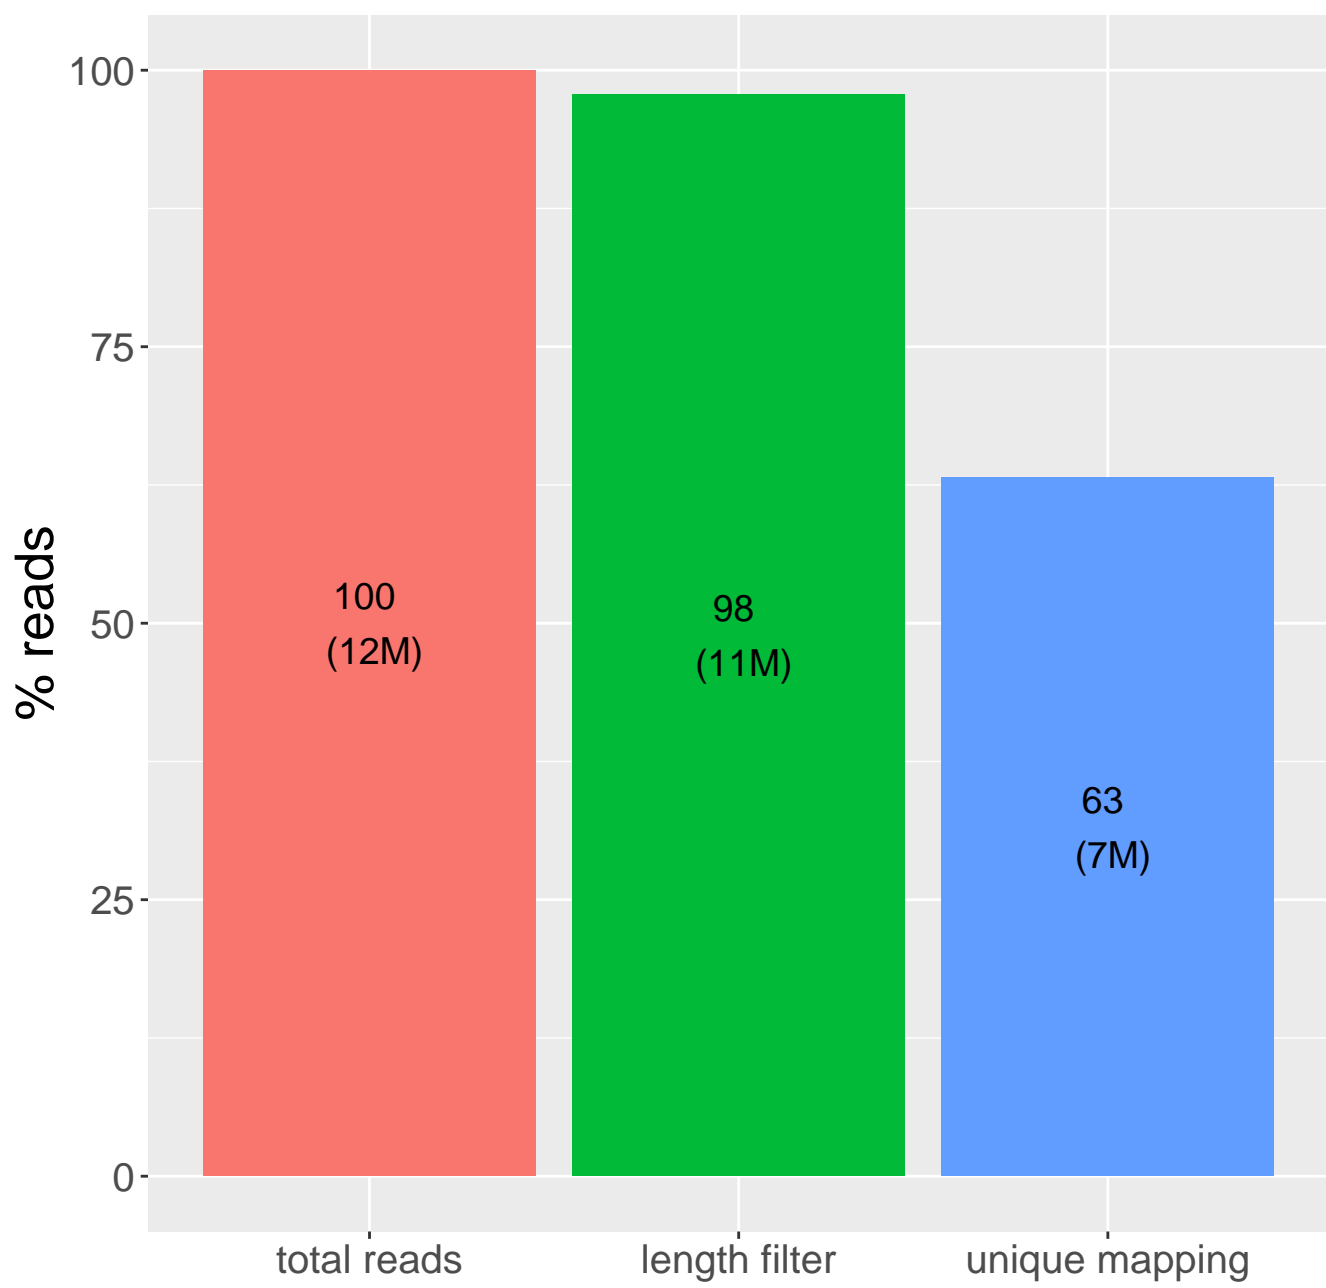

Retained reads

Length filtering

Mapping reads

Read distribution