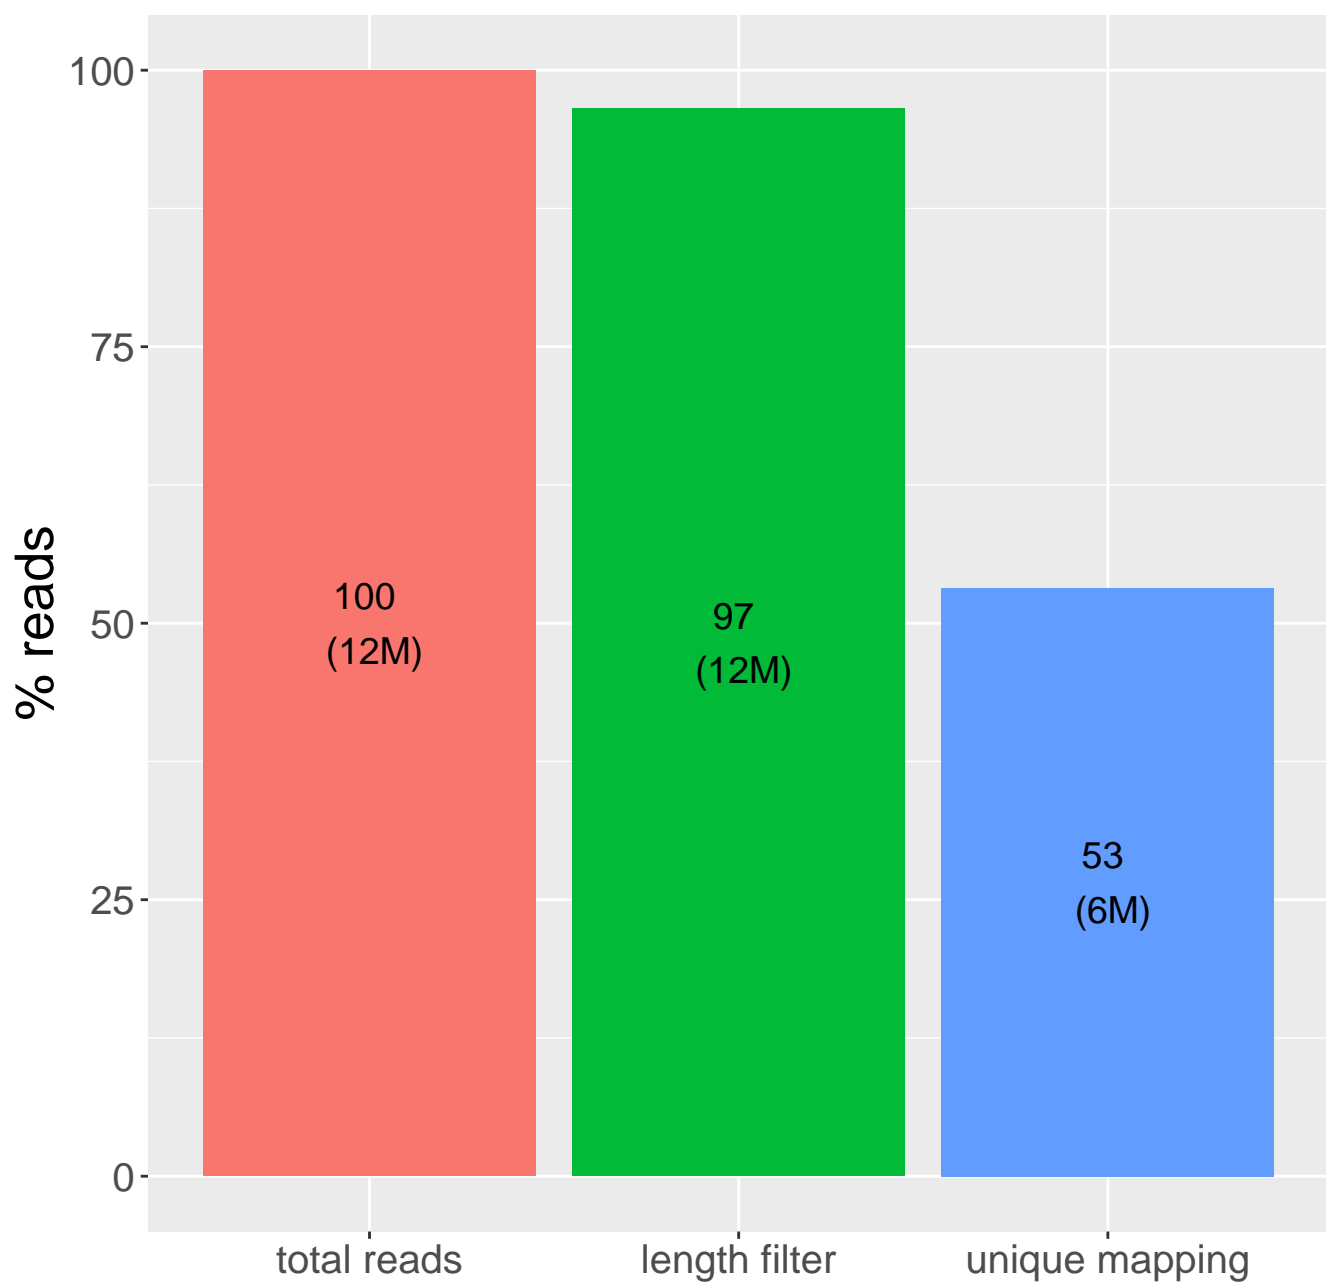

Retained reads

Length filtering

Mapping reads

Read distribution