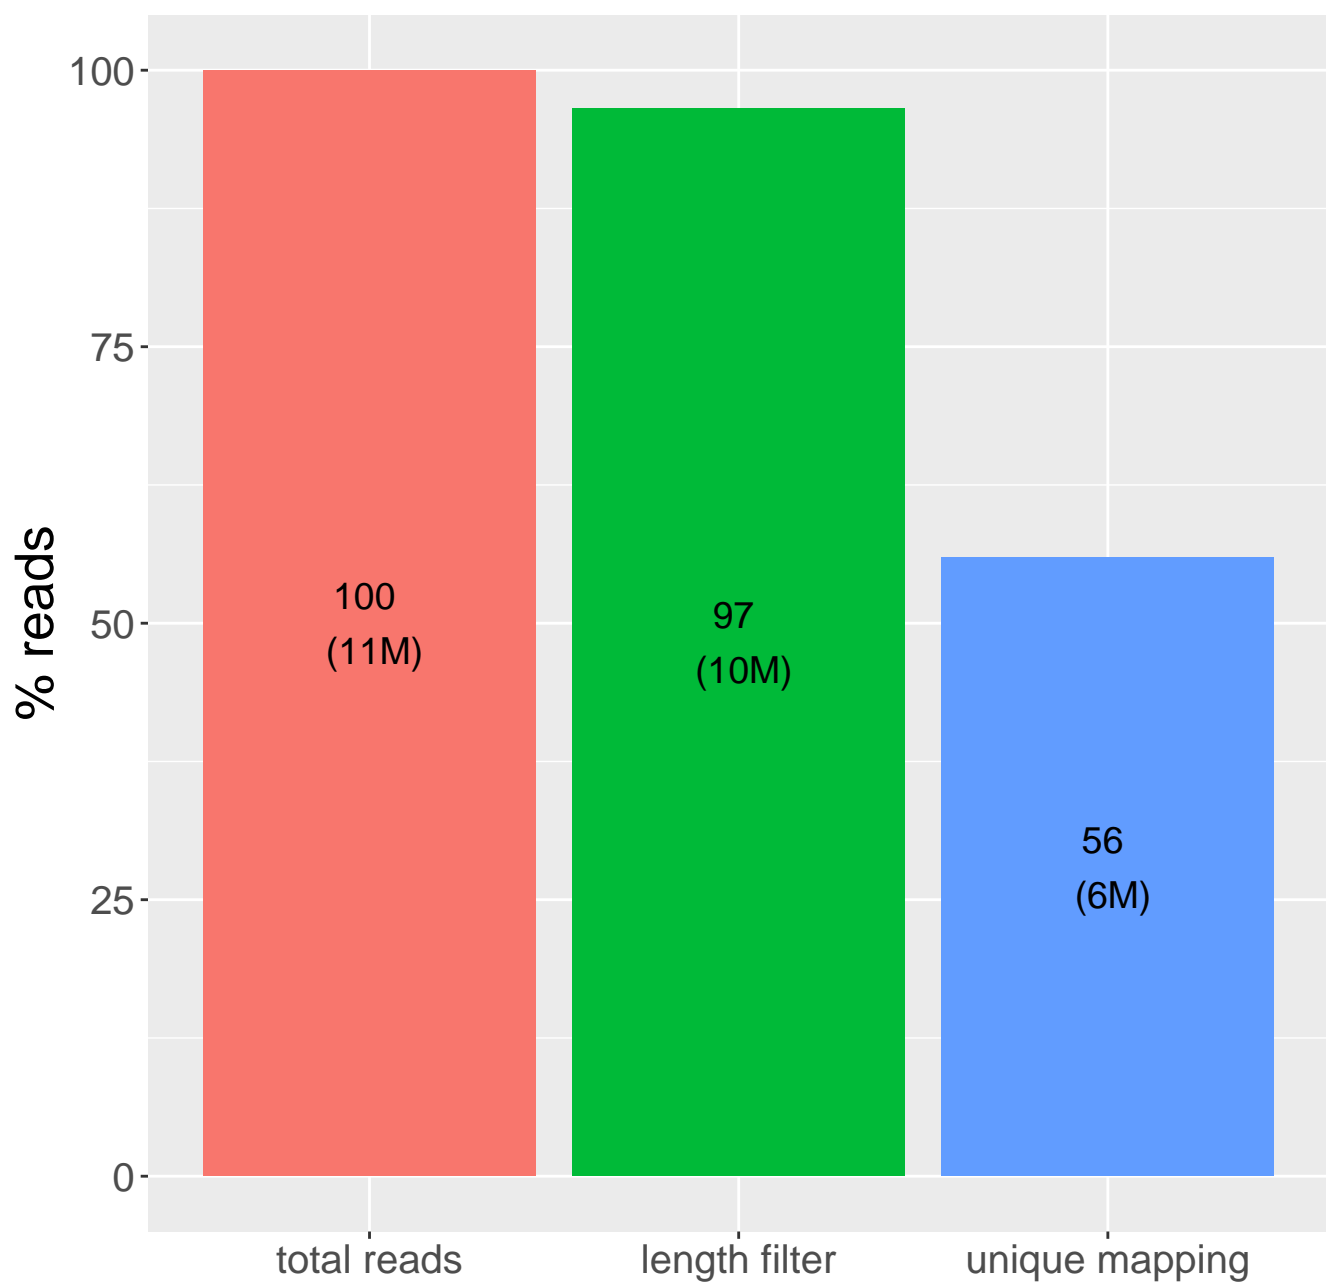

Retained reads

Length filtering

Mapping reads

Read distribution