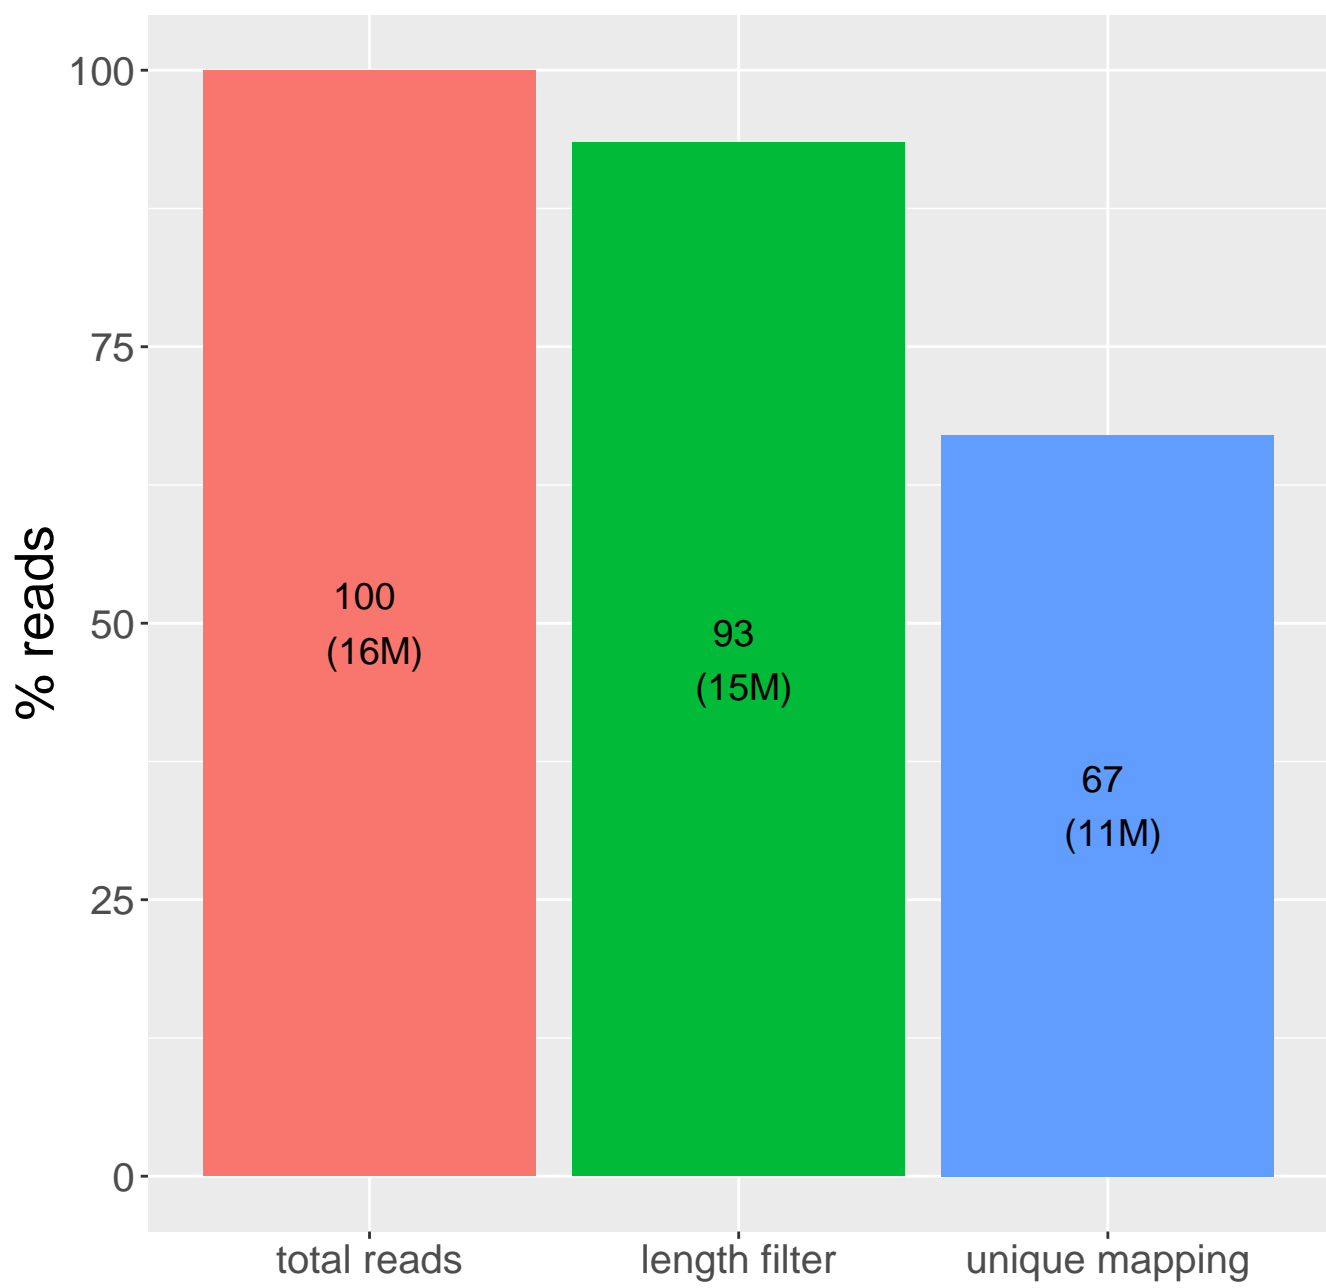

Retained reads

Length filtering

Mapping reads

Read distribution