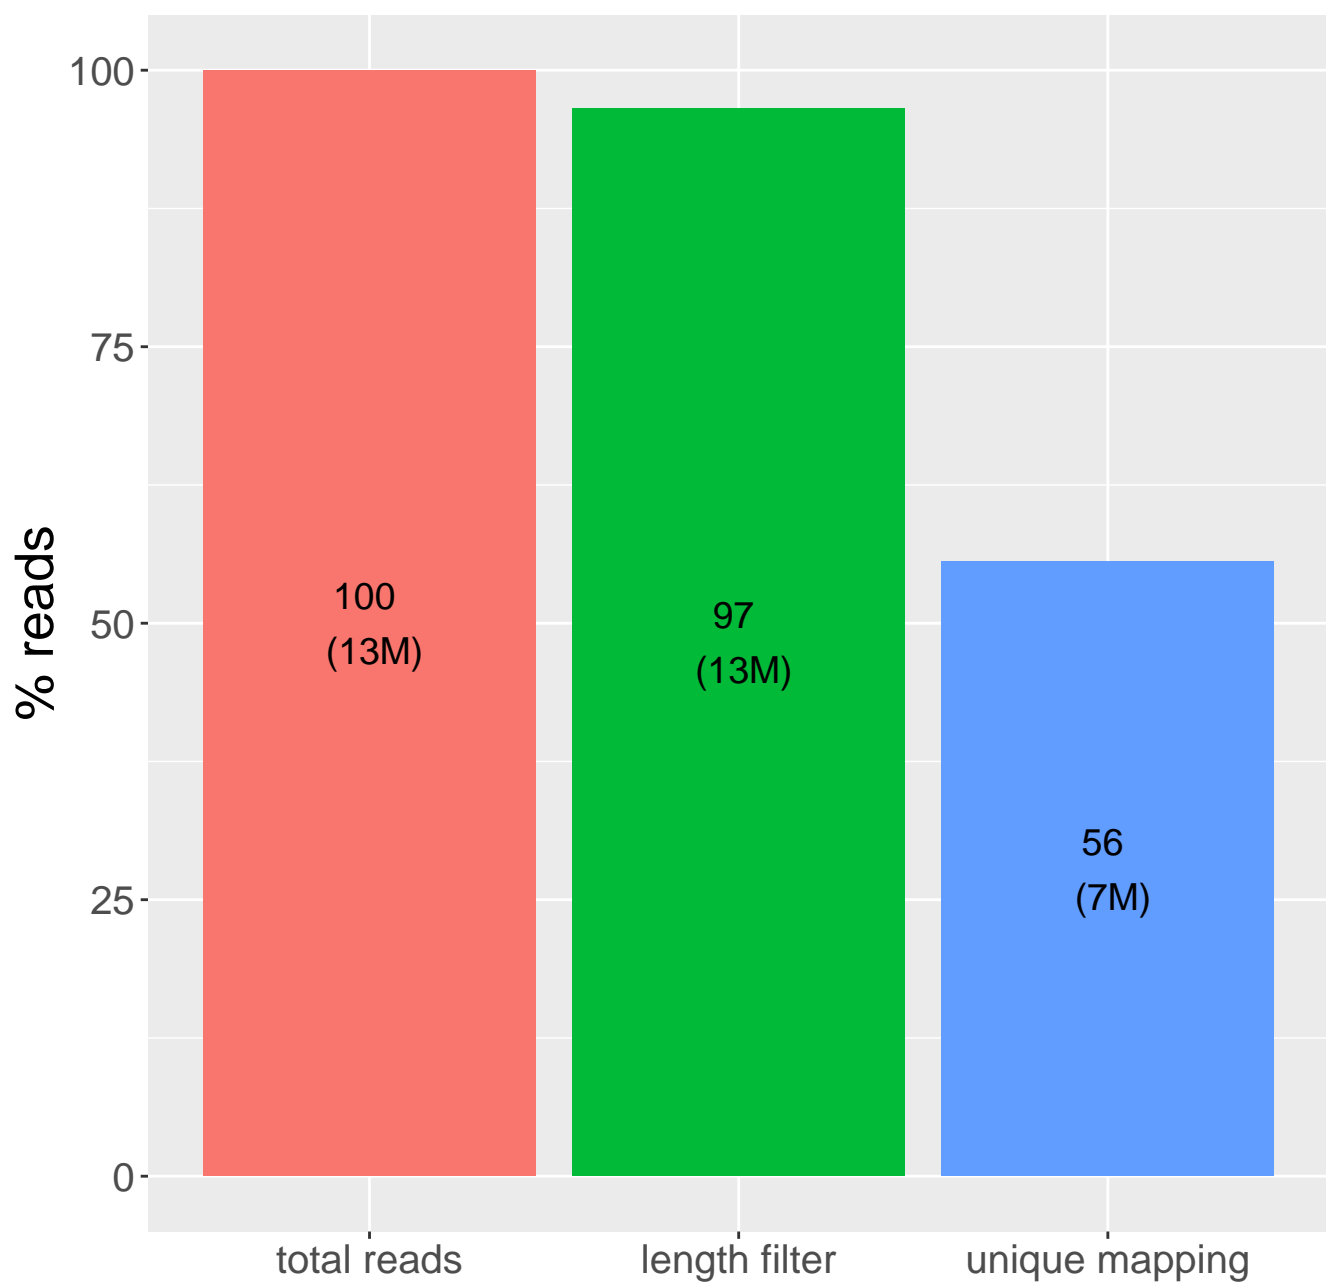

Retained reads

Length filtering

Mapping reads

Read distribution