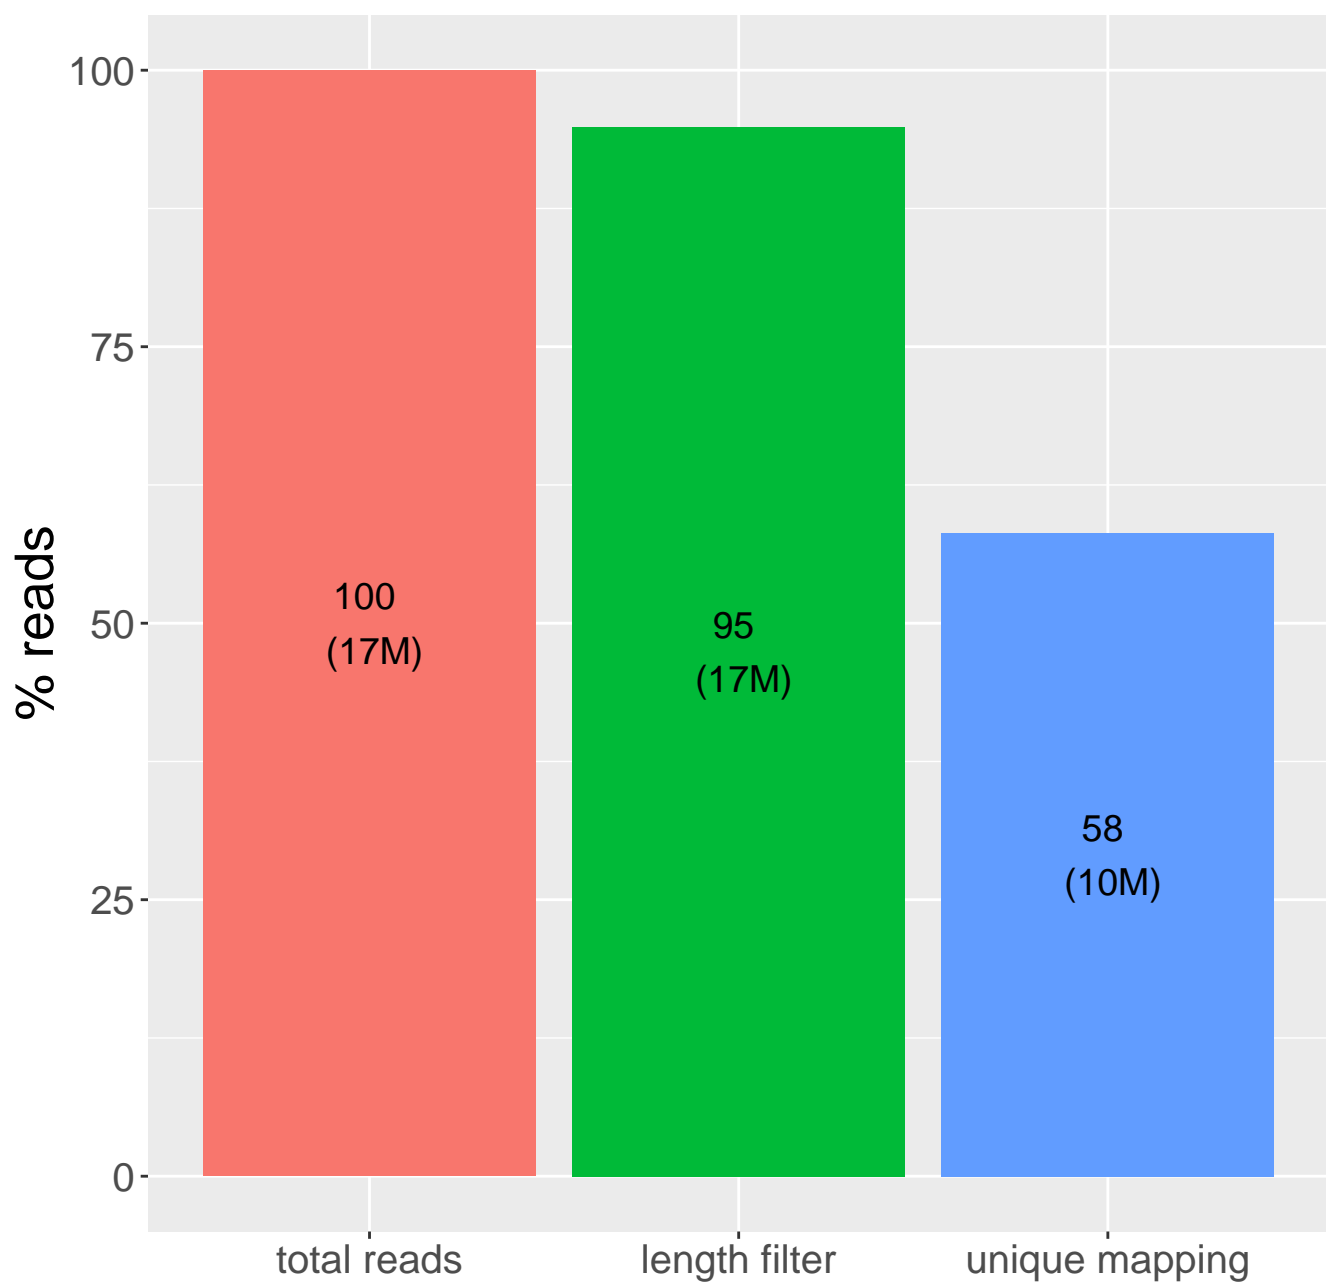

Retained reads

Length filtering

Mapping reads

Read distribution