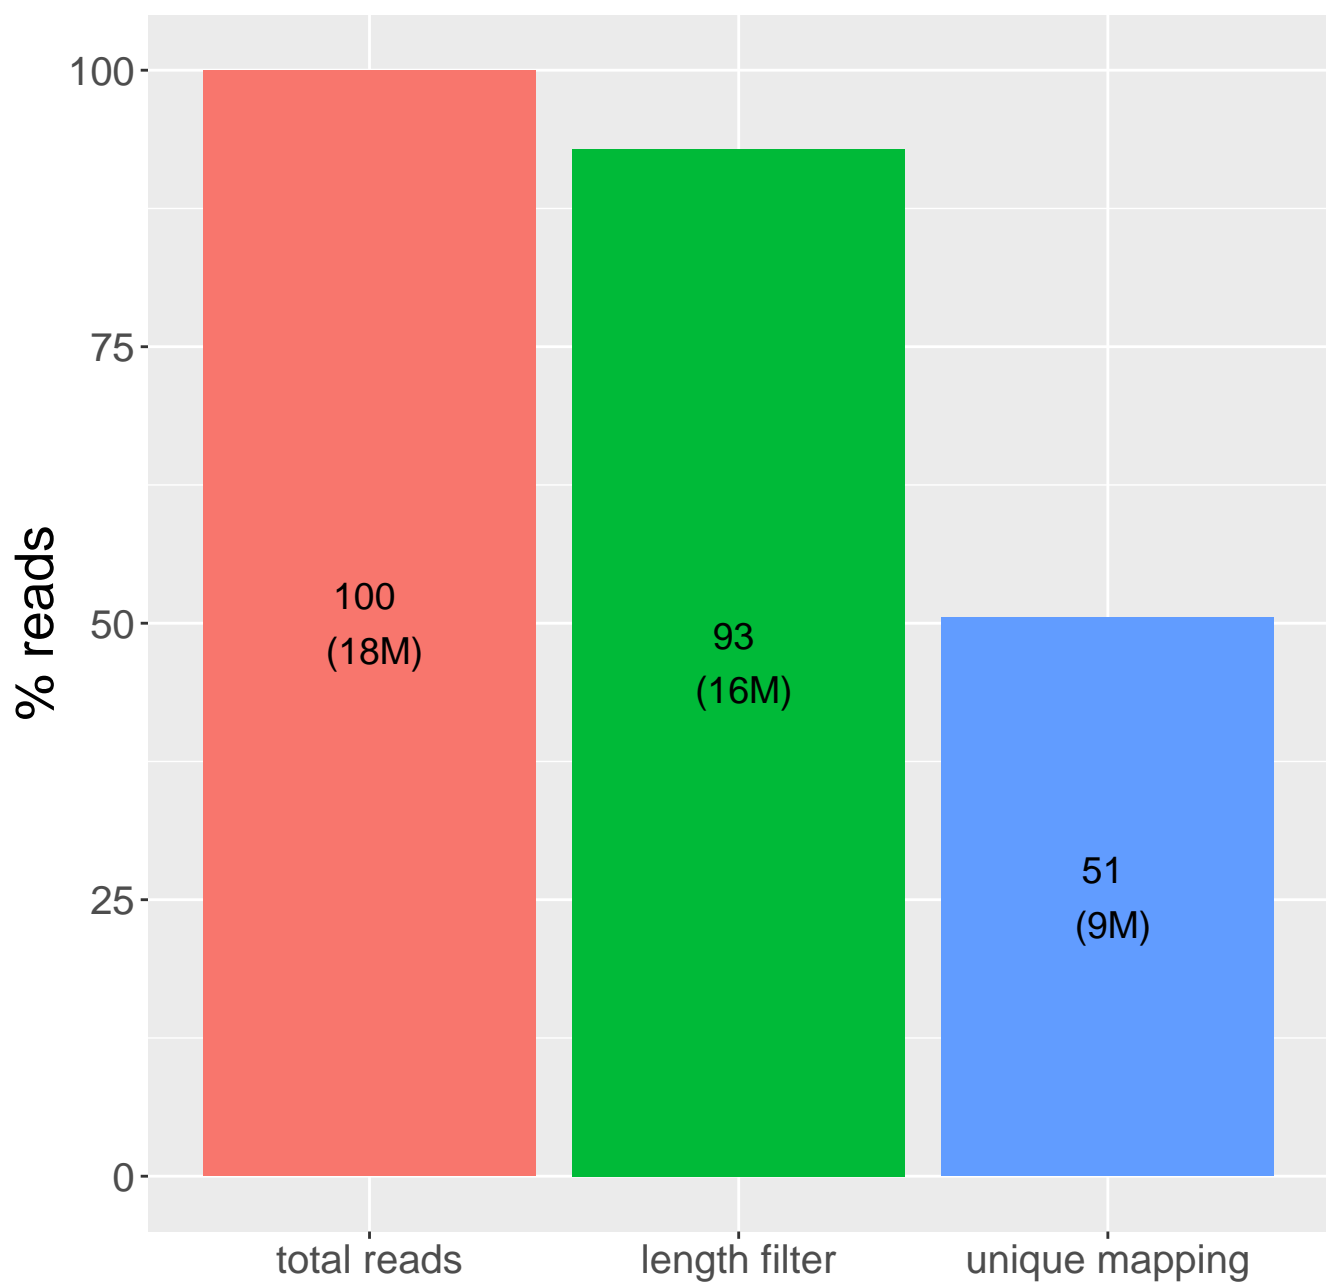

Retained reads

Length filtering

Mapping reads

Read distribution