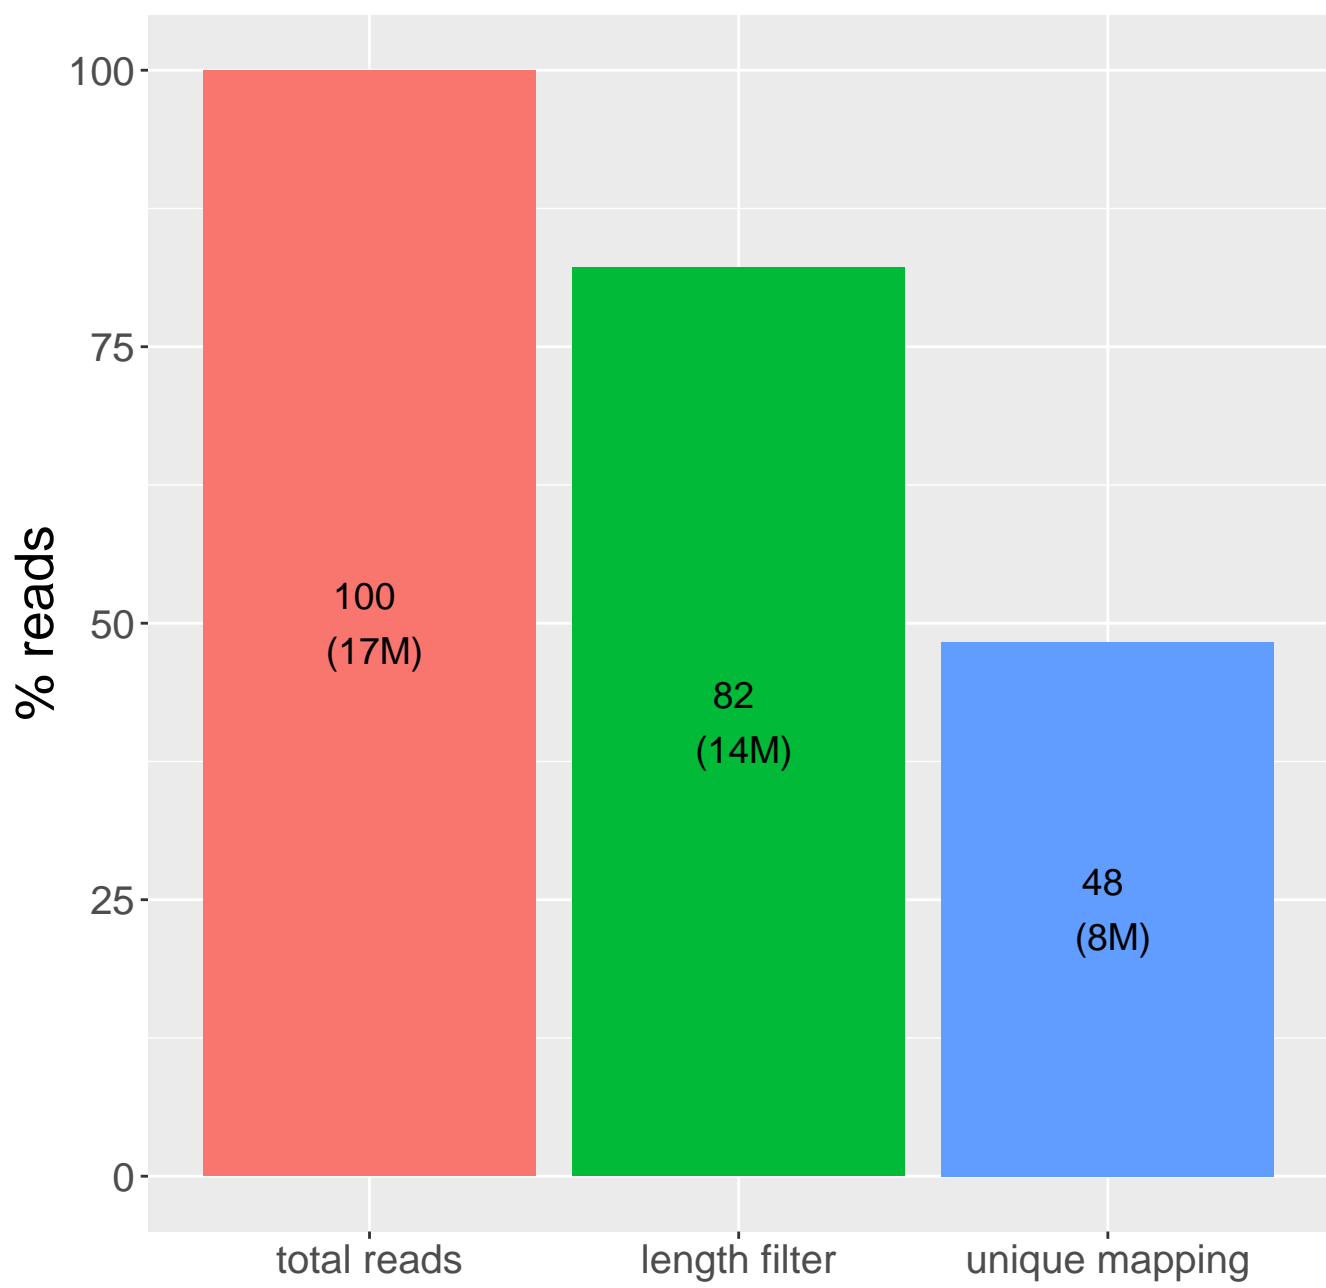

Retained reads

Length filtering

Mapping reads

Read distribution