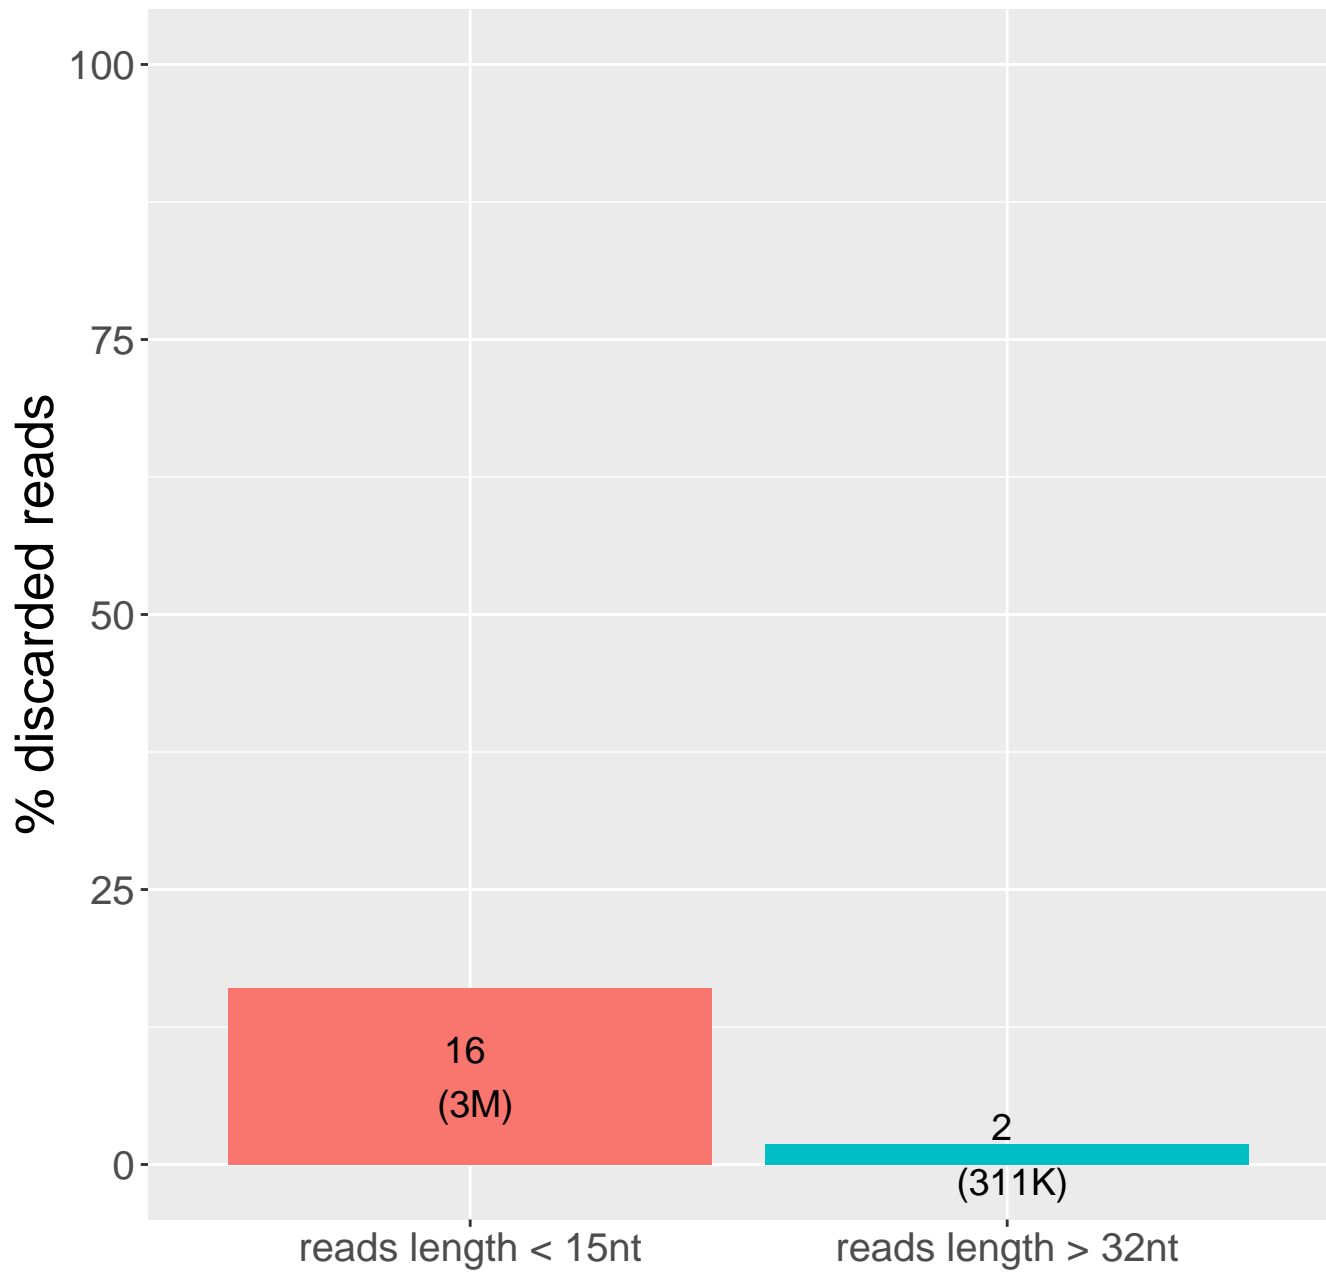

Retained reads

Length filtering

Mapping reads

Read distribution