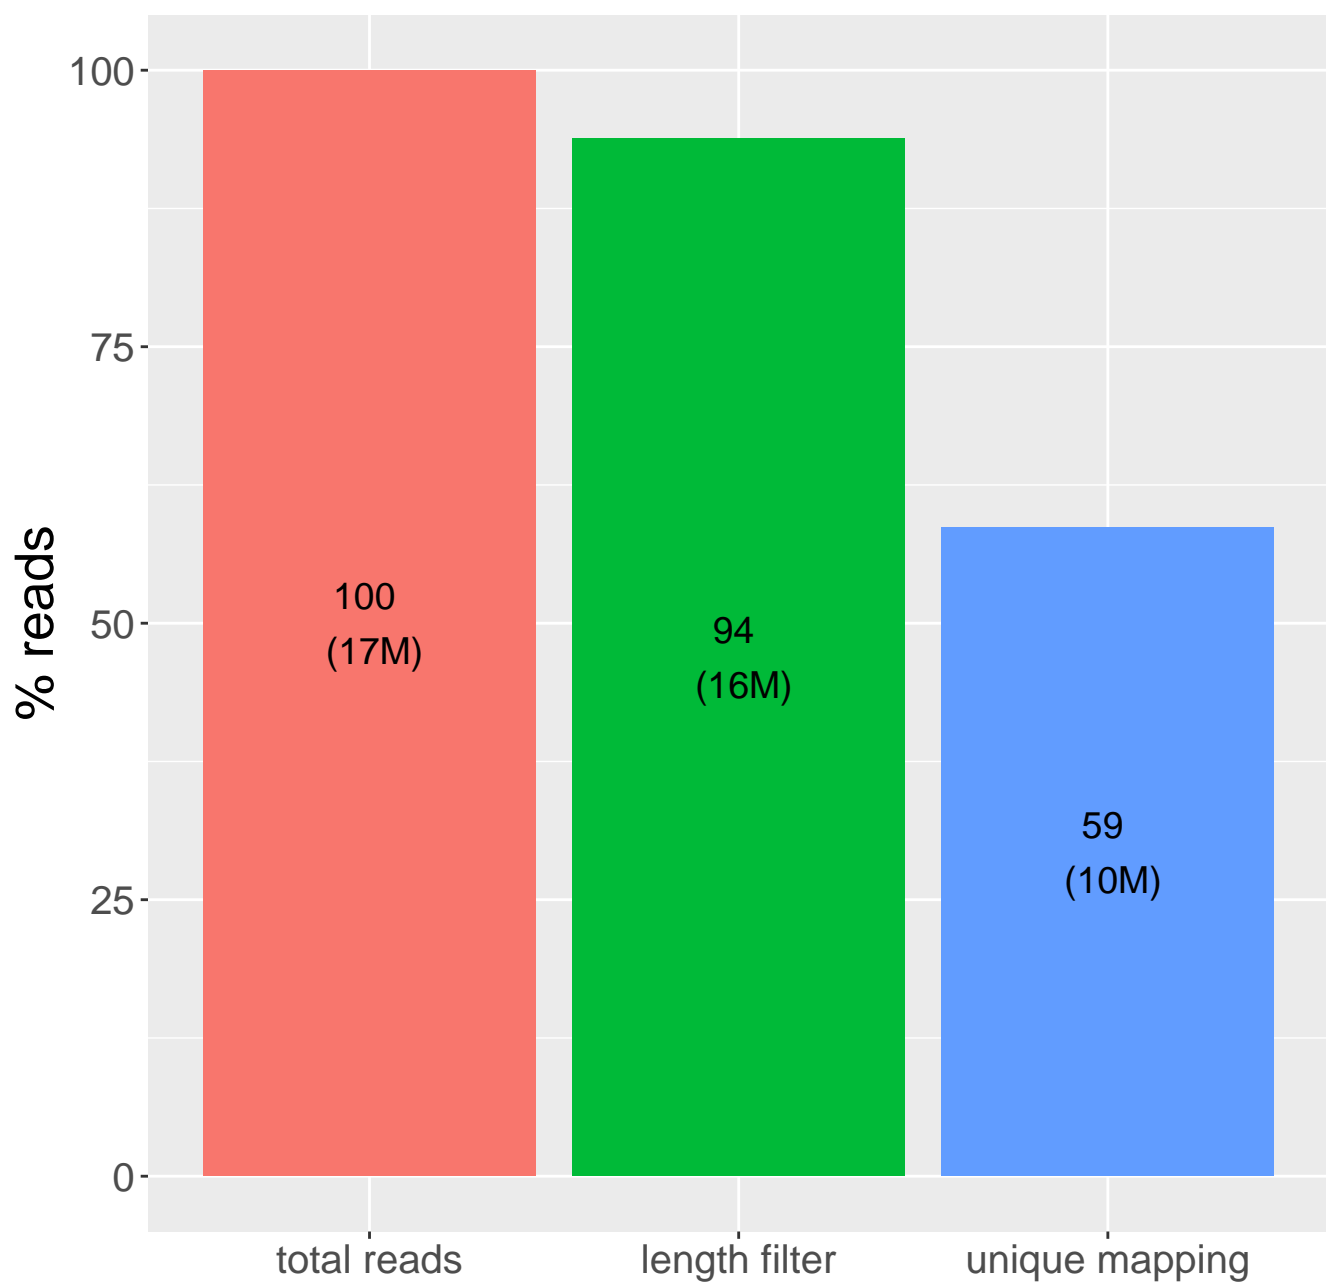

Retained reads

Length filtering

Mapping reads

Read distribution