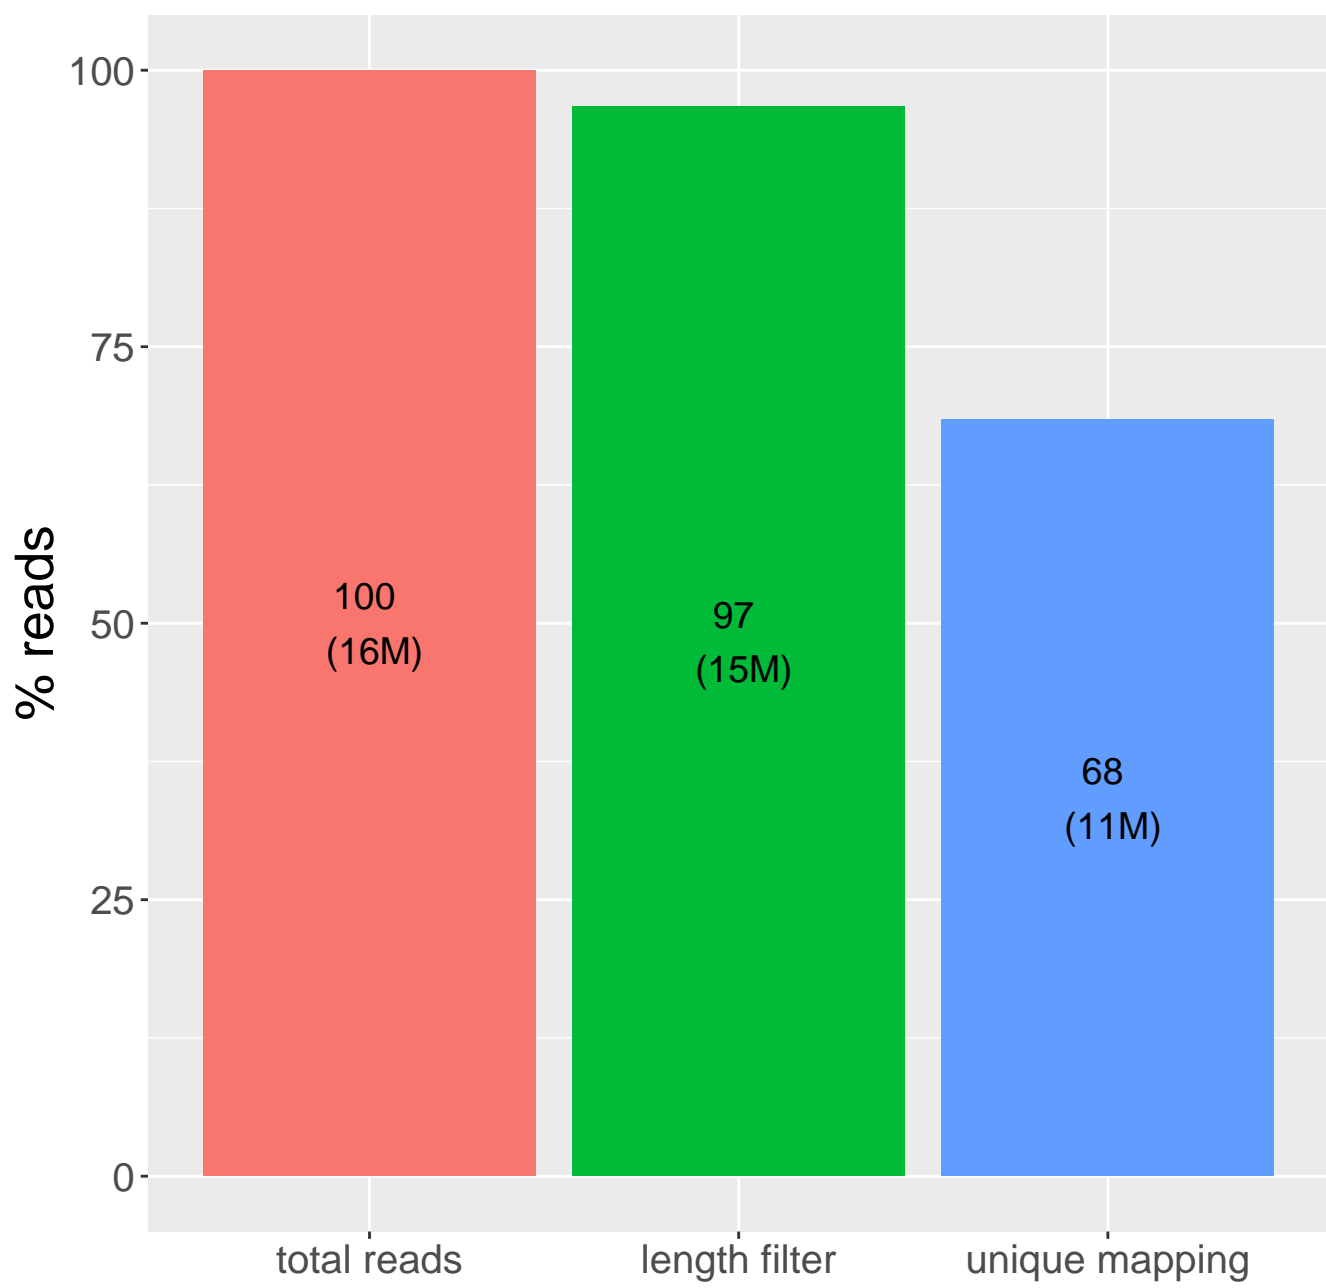

Retained reads

Length filtering

Mapping reads

Read distribution