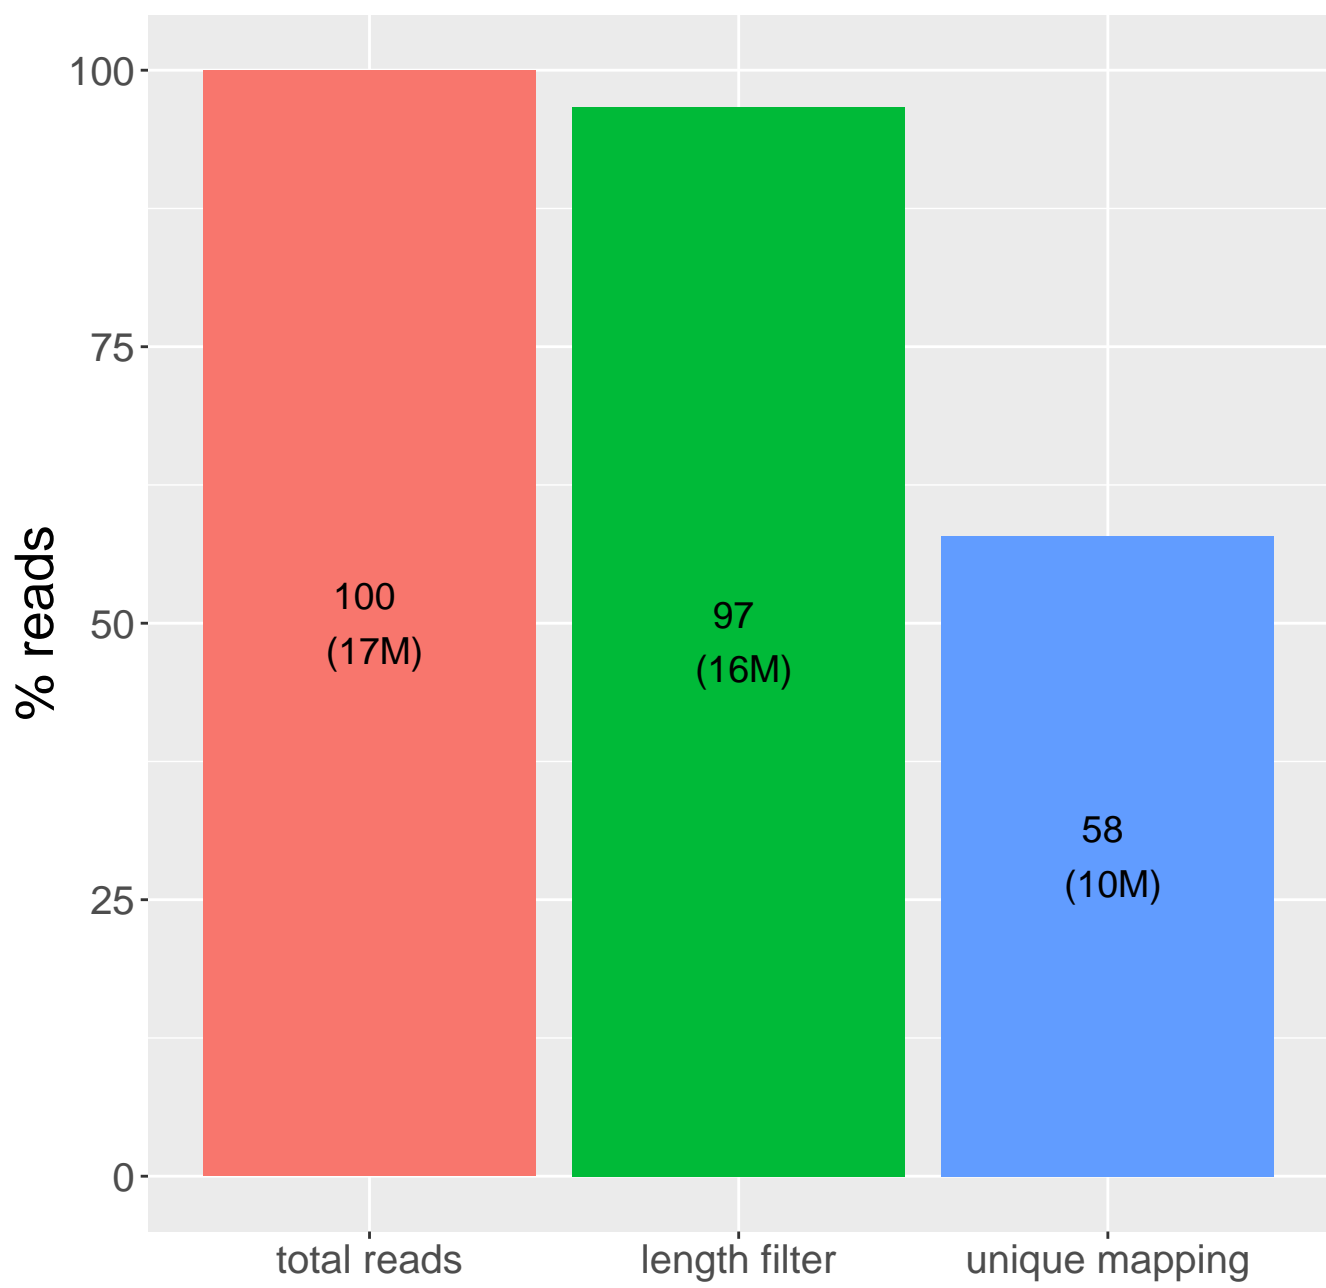

Retained reads

Length filtering

Mapping reads

Read distribution