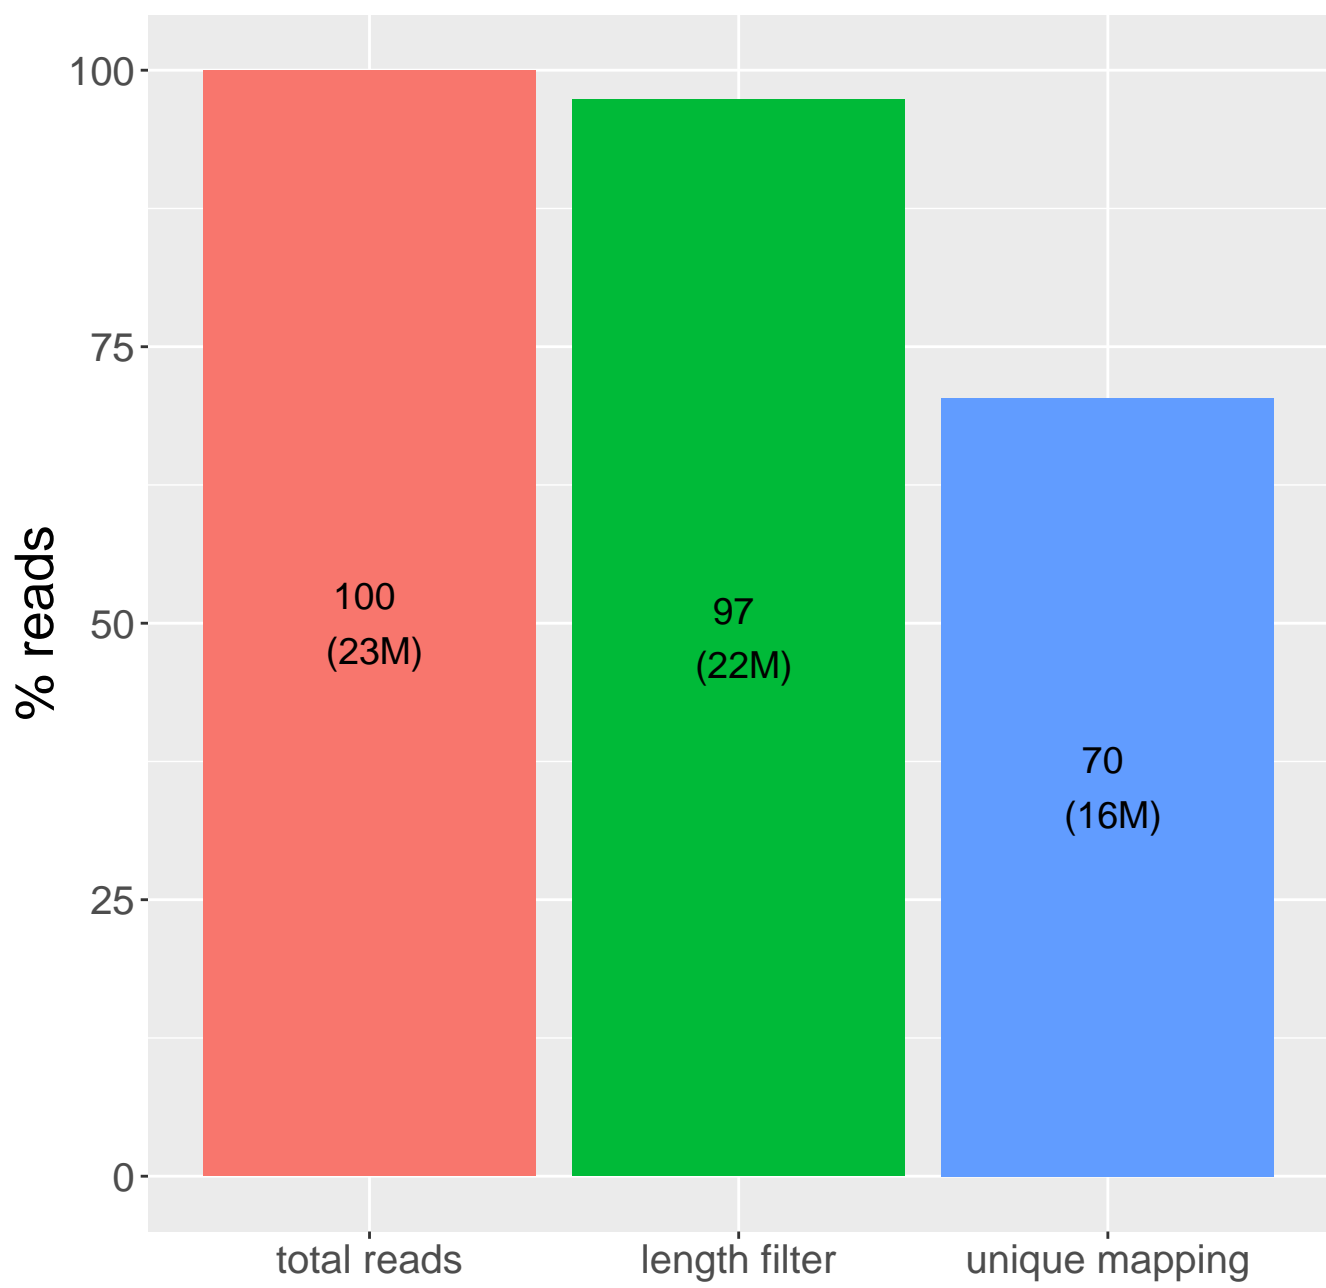

Retained reads

Length filtering

Mapping reads

Read distribution