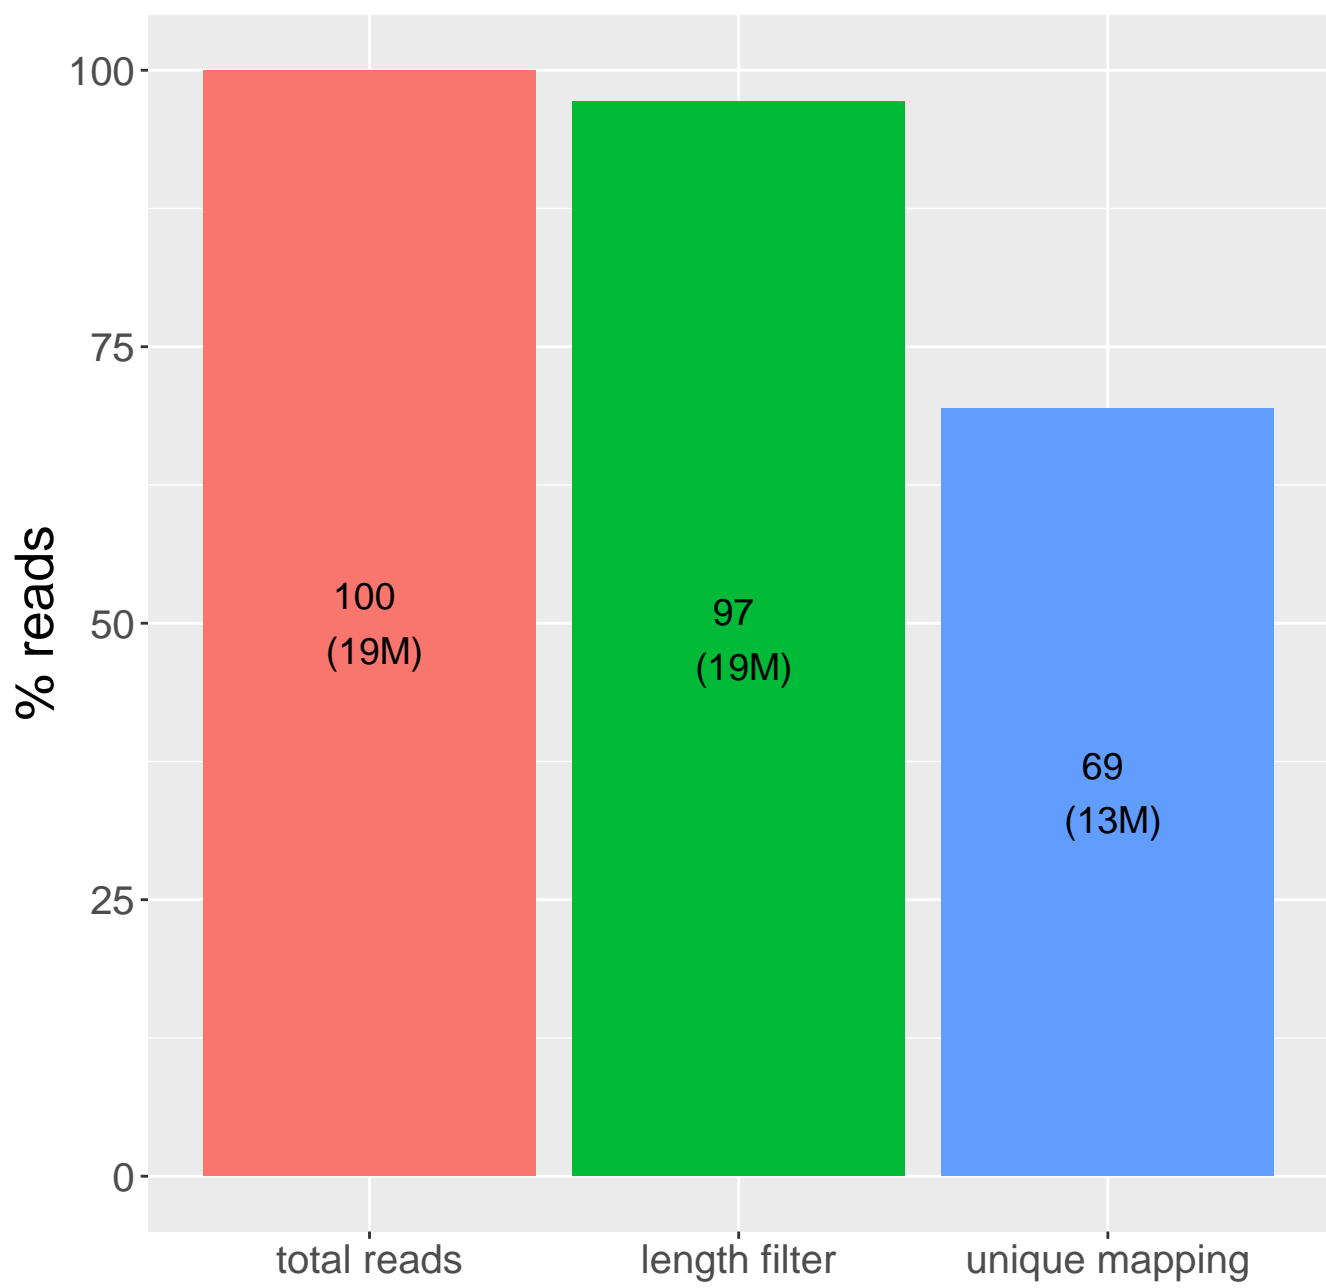

Retained reads

Length filtering

Mapping reads

Read distribution