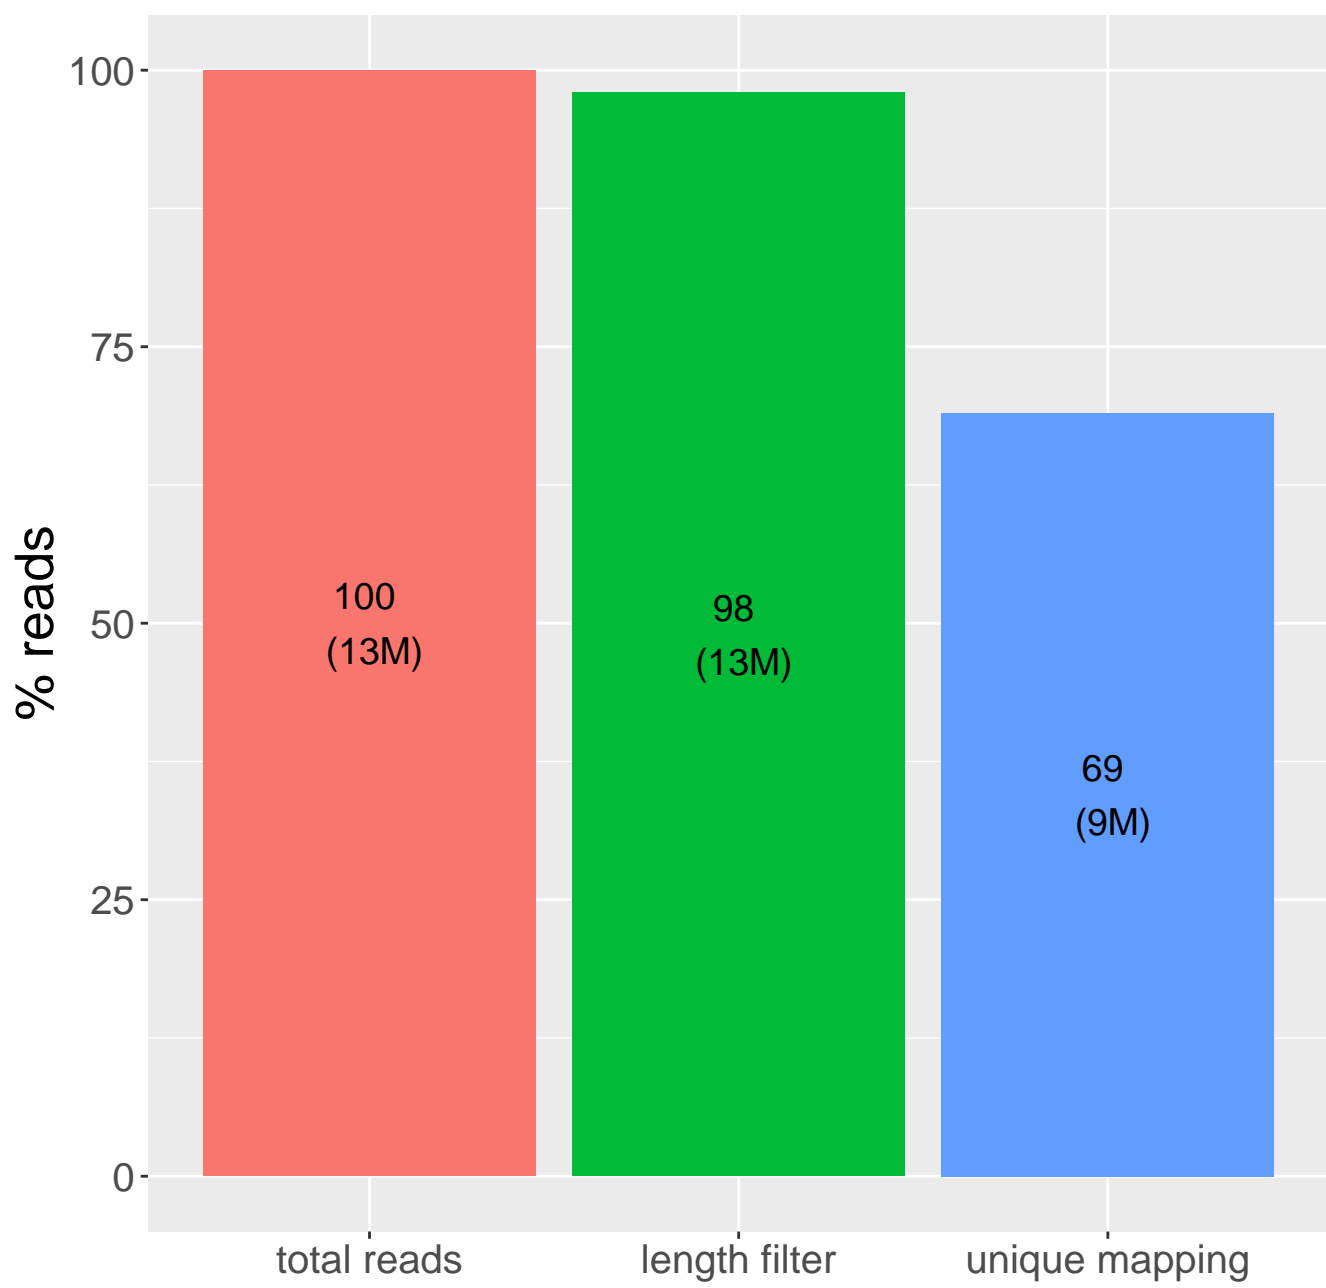

Retained reads

Length filtering

Mapping reads

Read distribution