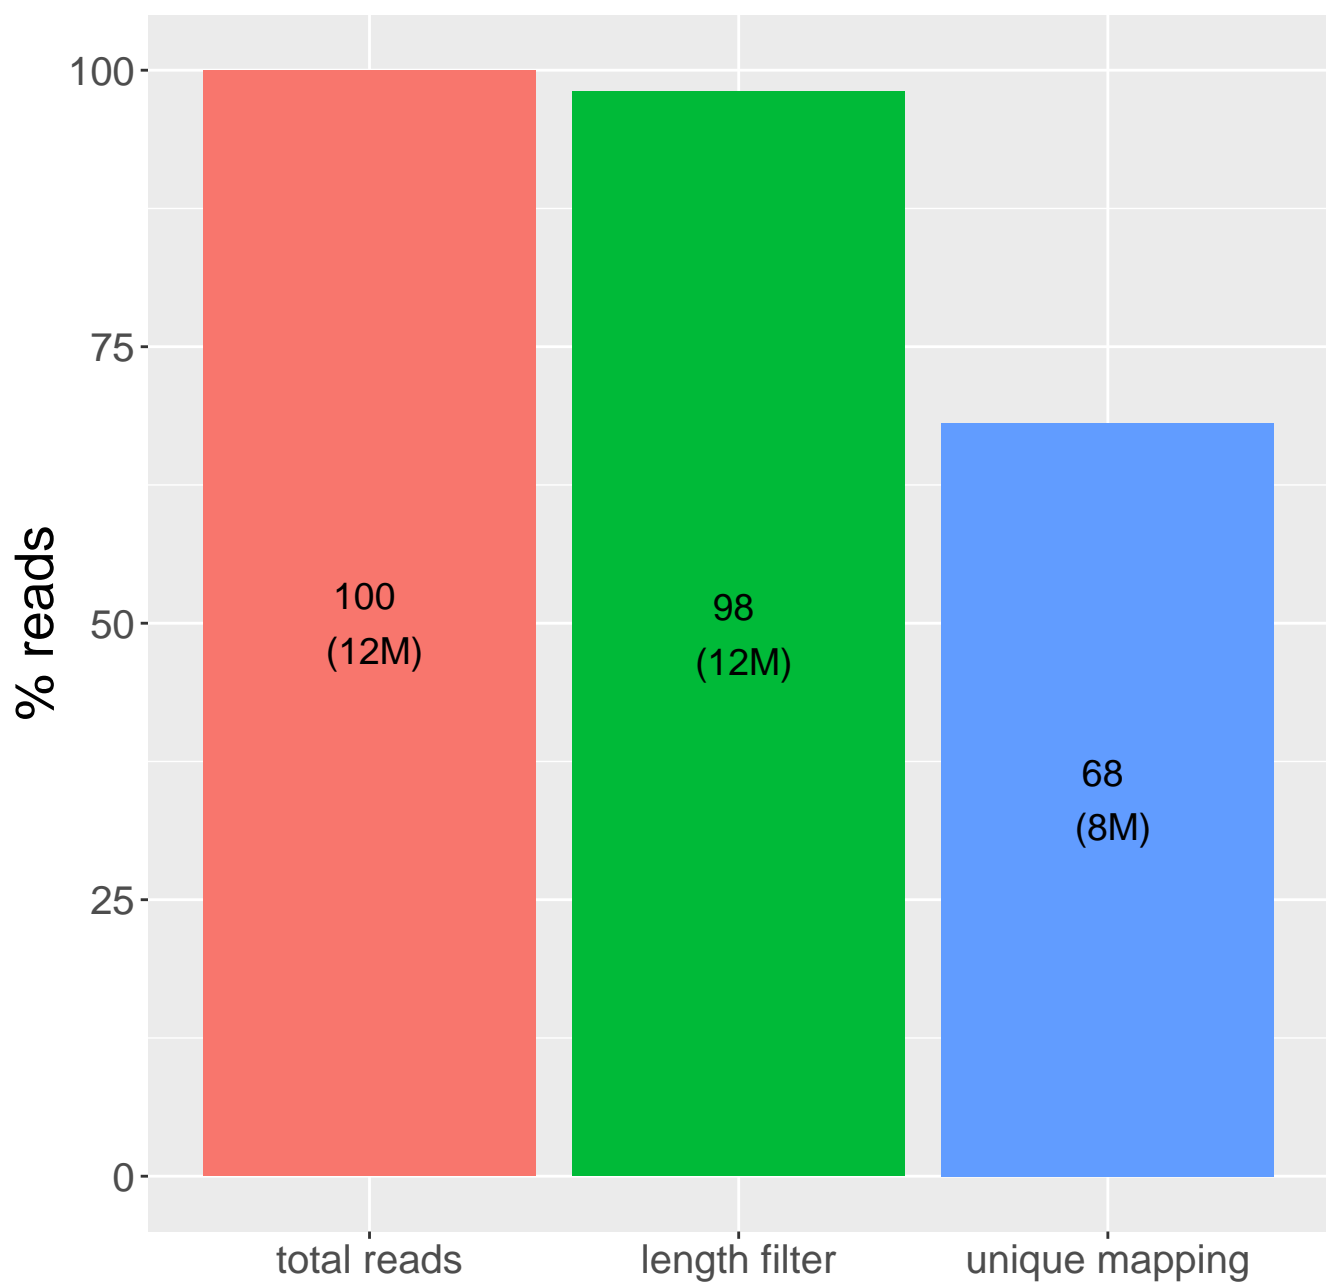

Retained reads

Length filtering

Mapping reads

Read distribution