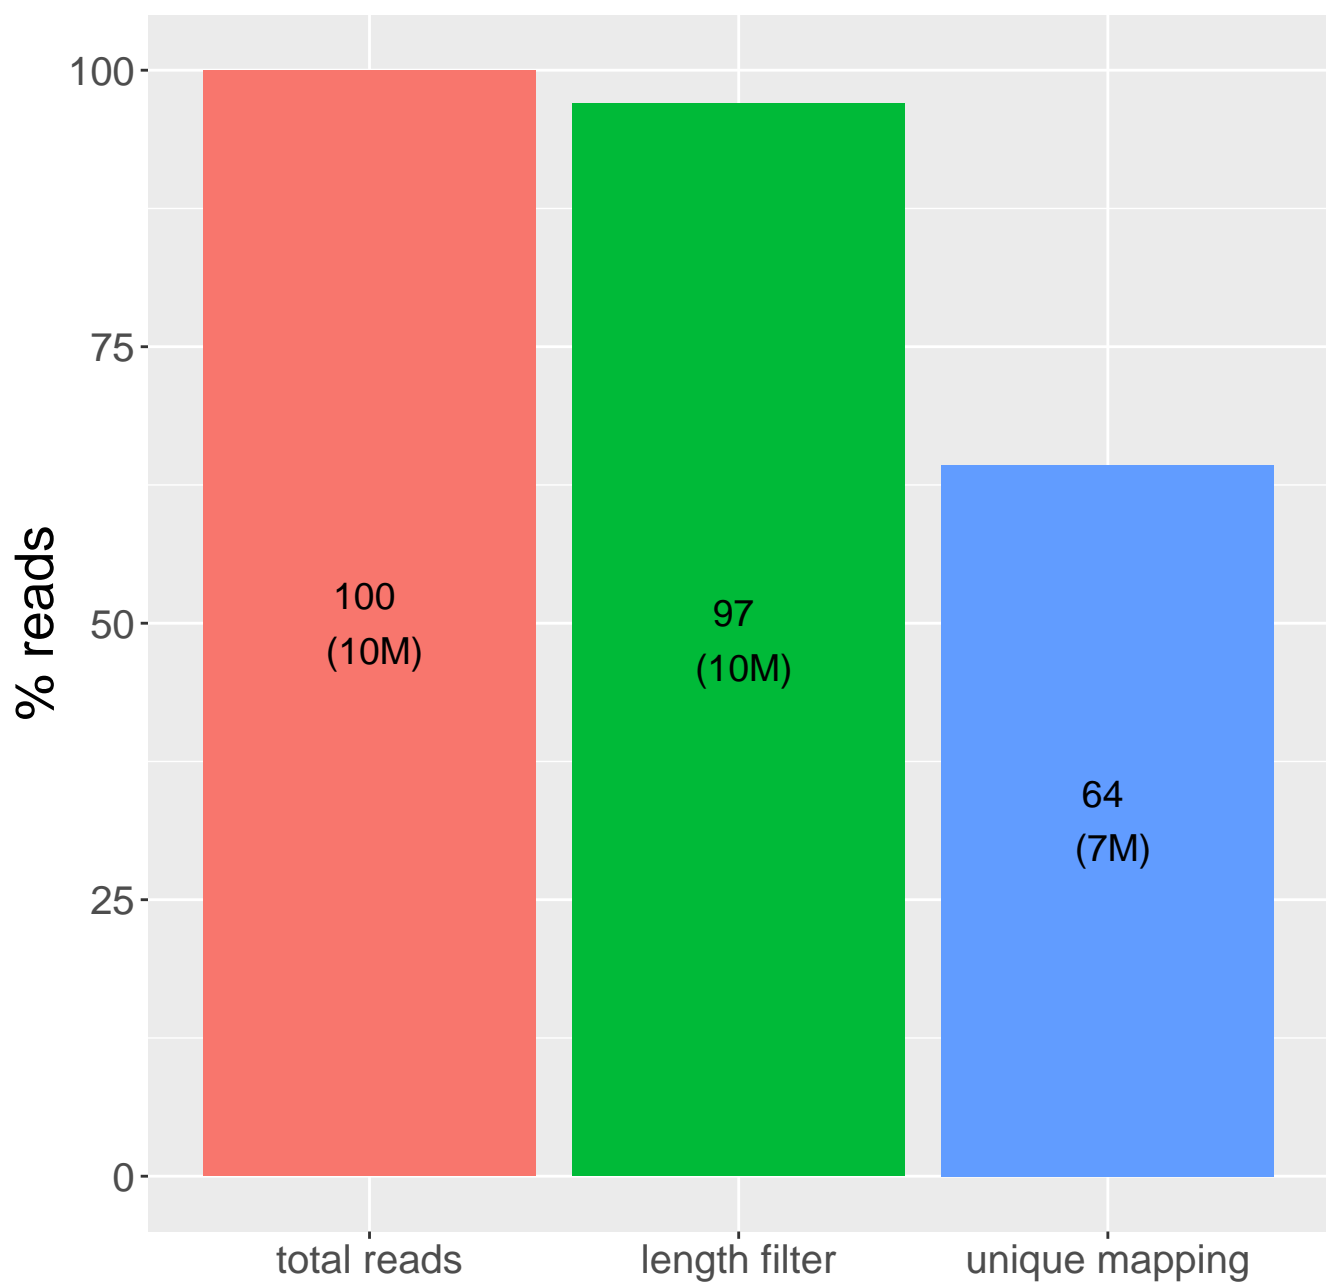

Retained reads

Length filtering

Mapping reads

Read distribution