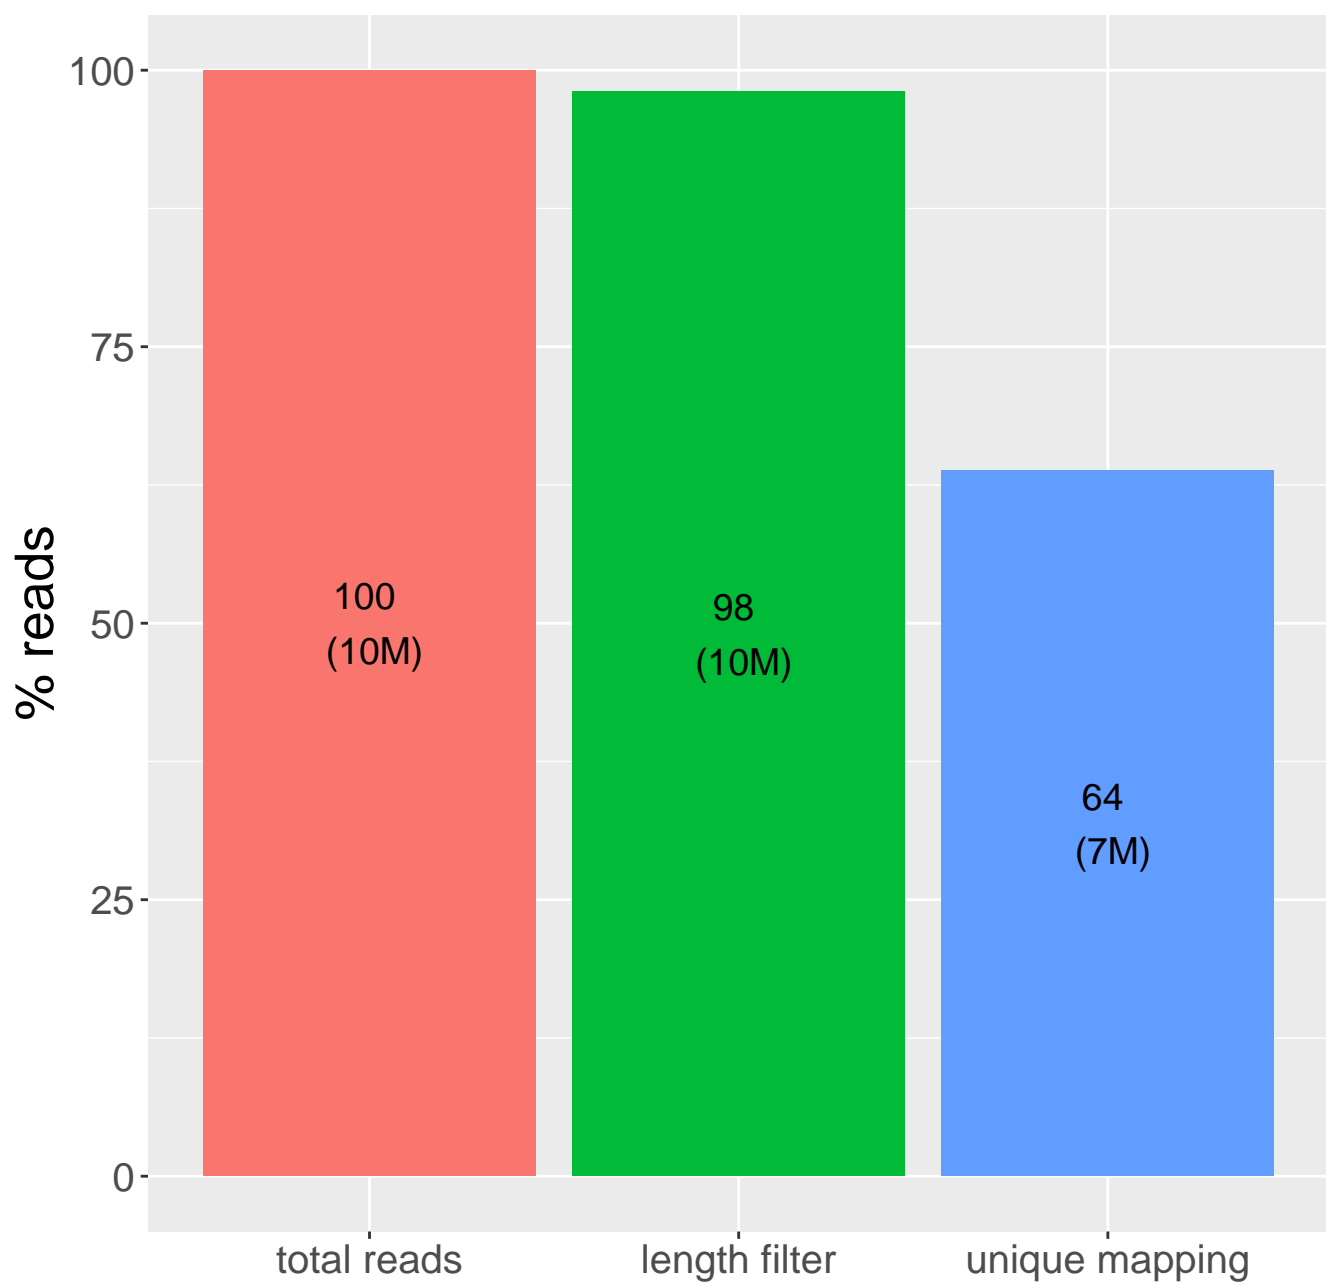

Retained reads

Length filtering

Mapping reads

Read distribution