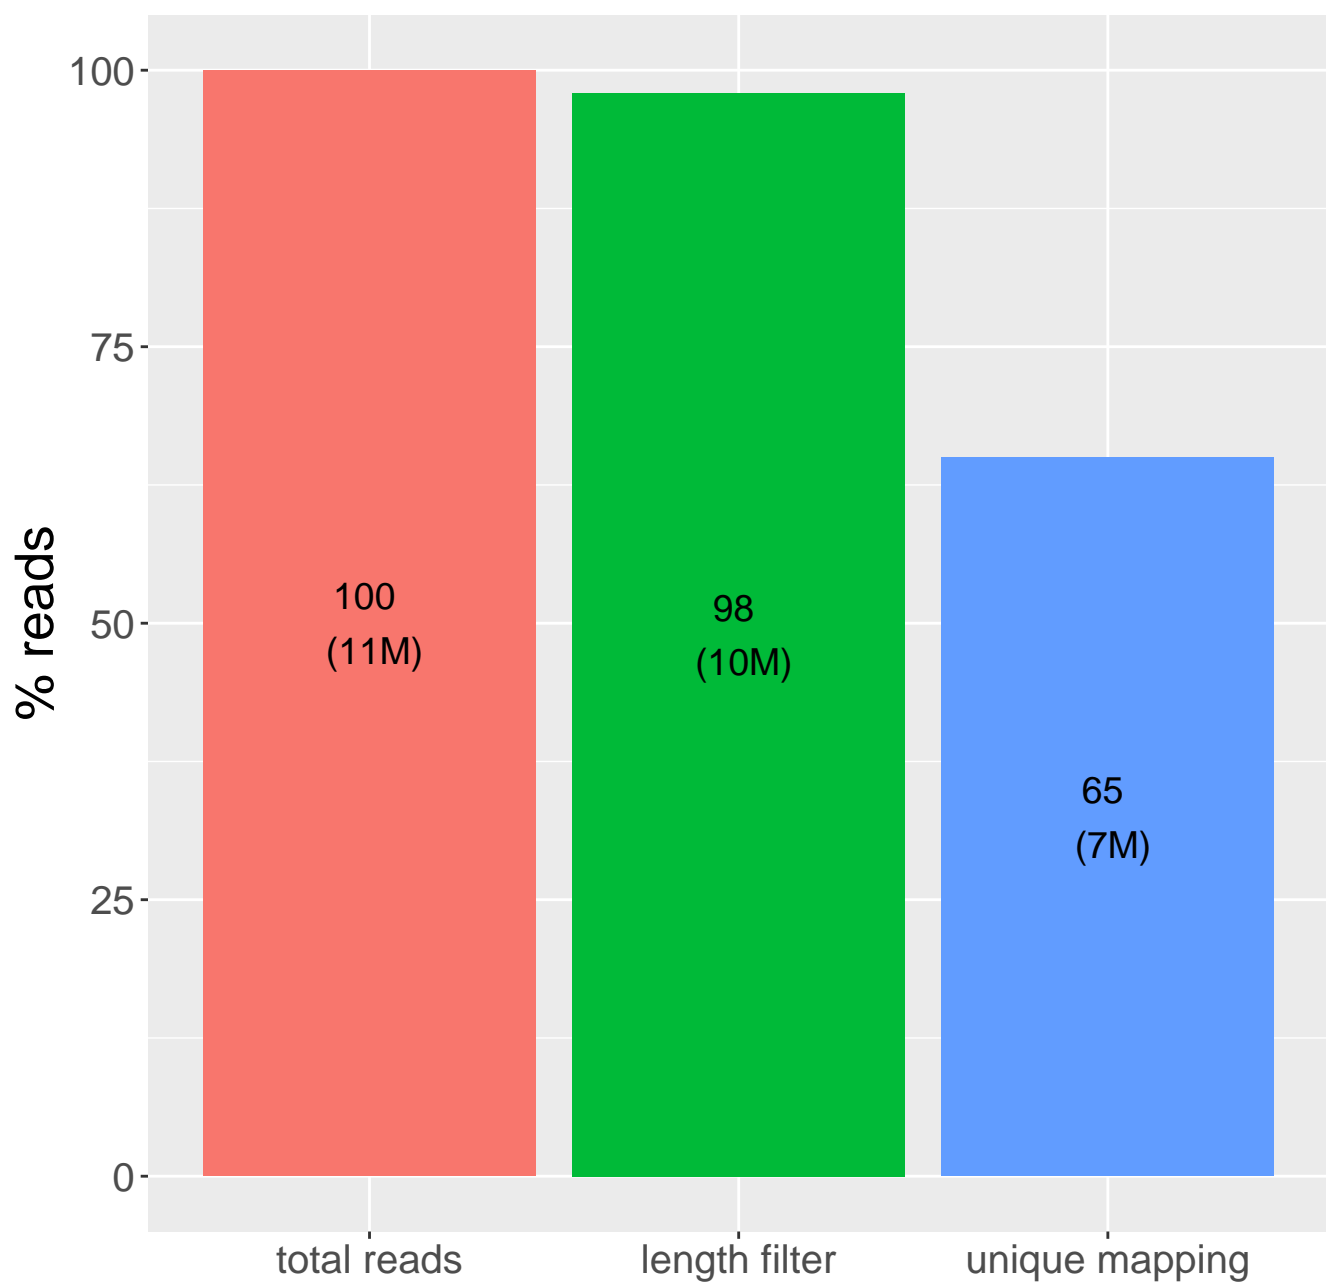

Retained reads

Length filtering

Mapping reads

Read distribution