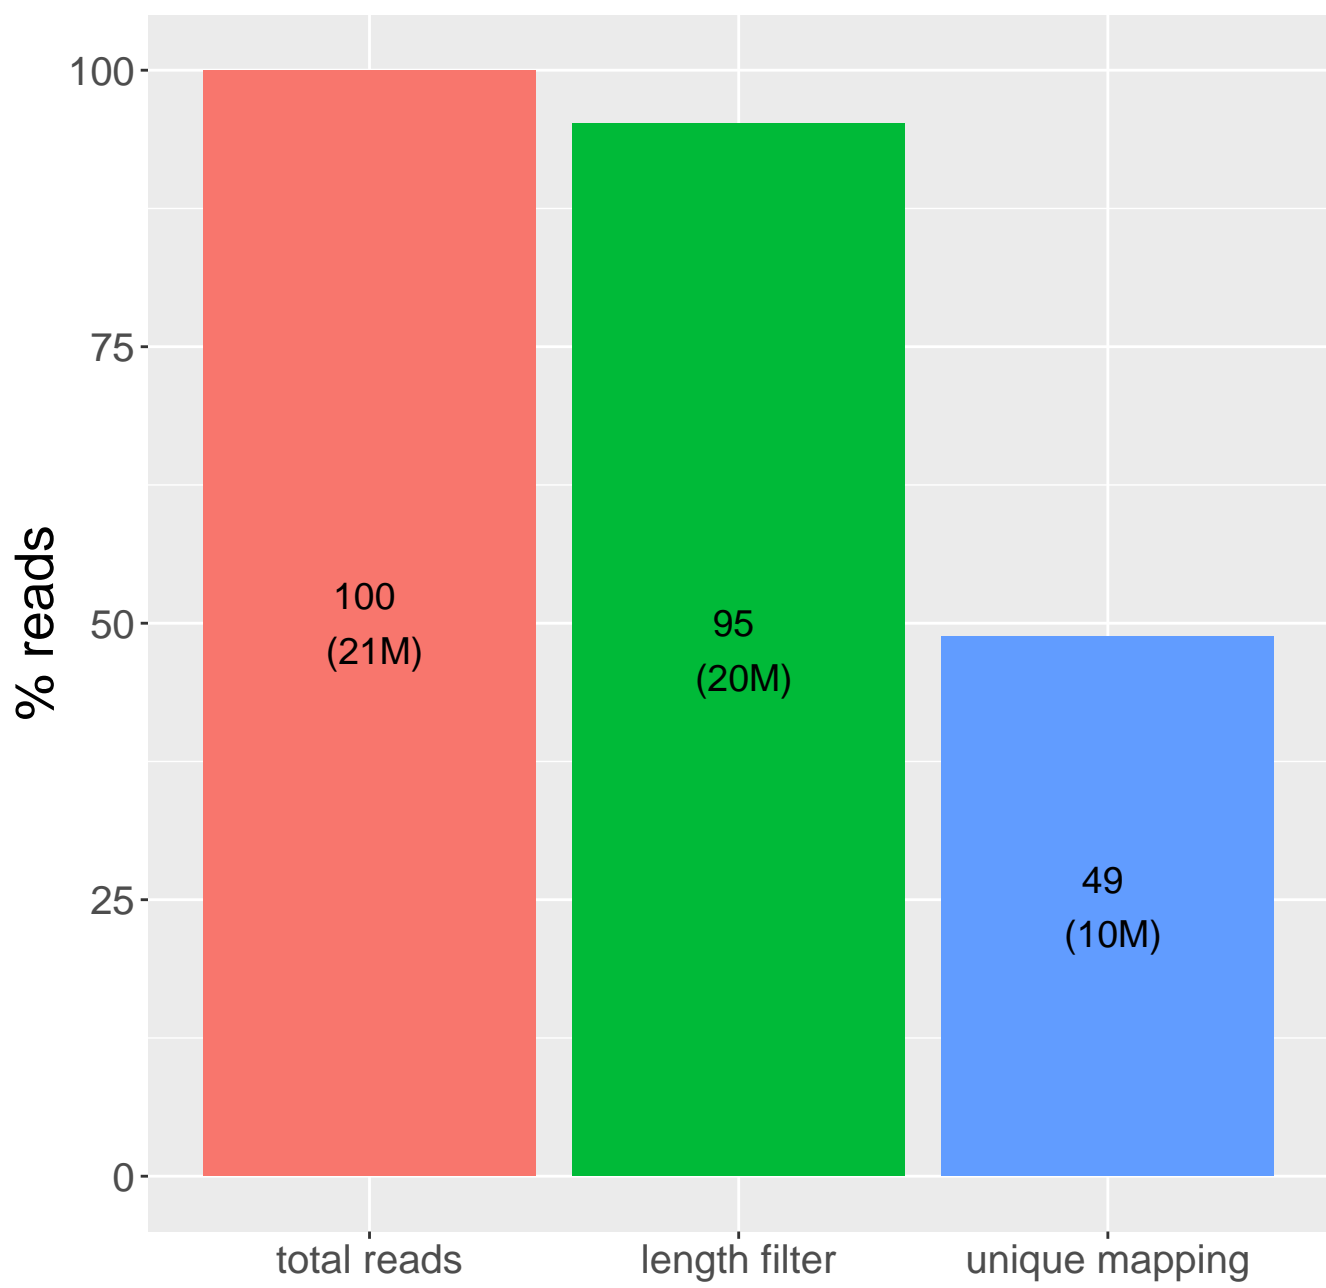

Retained reads

Length filtering

Mapping reads

Read distribution