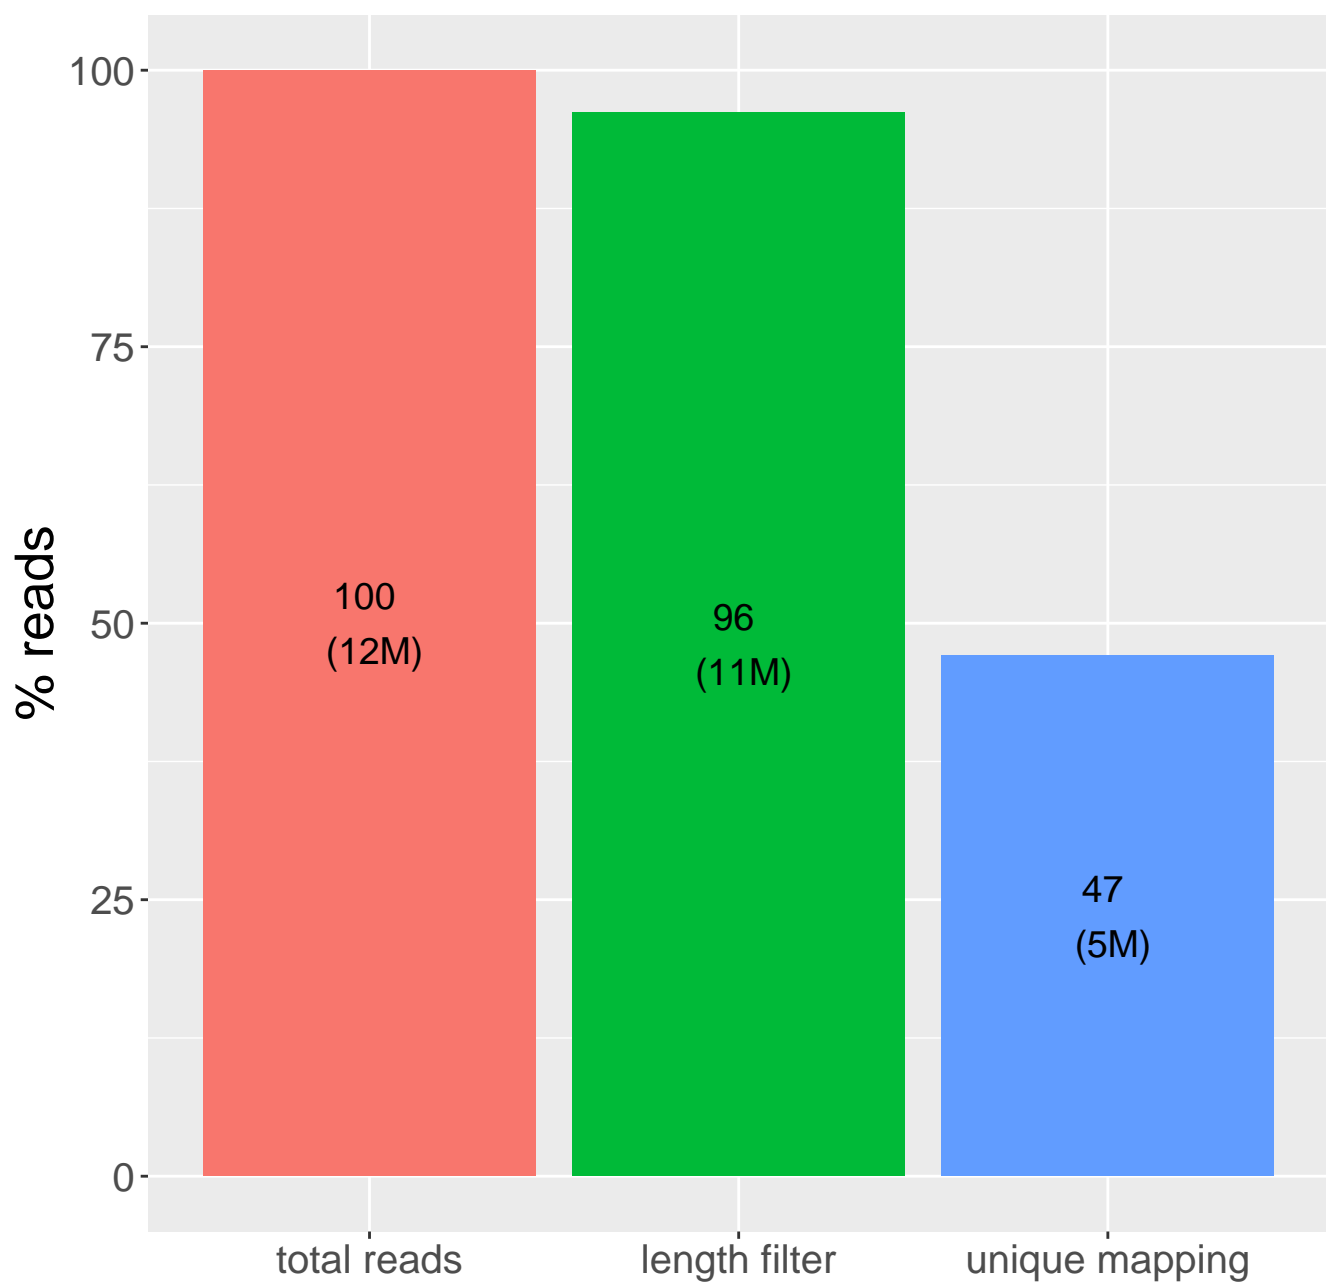

Retained reads

Length filtering

Mapping reads

Read distribution