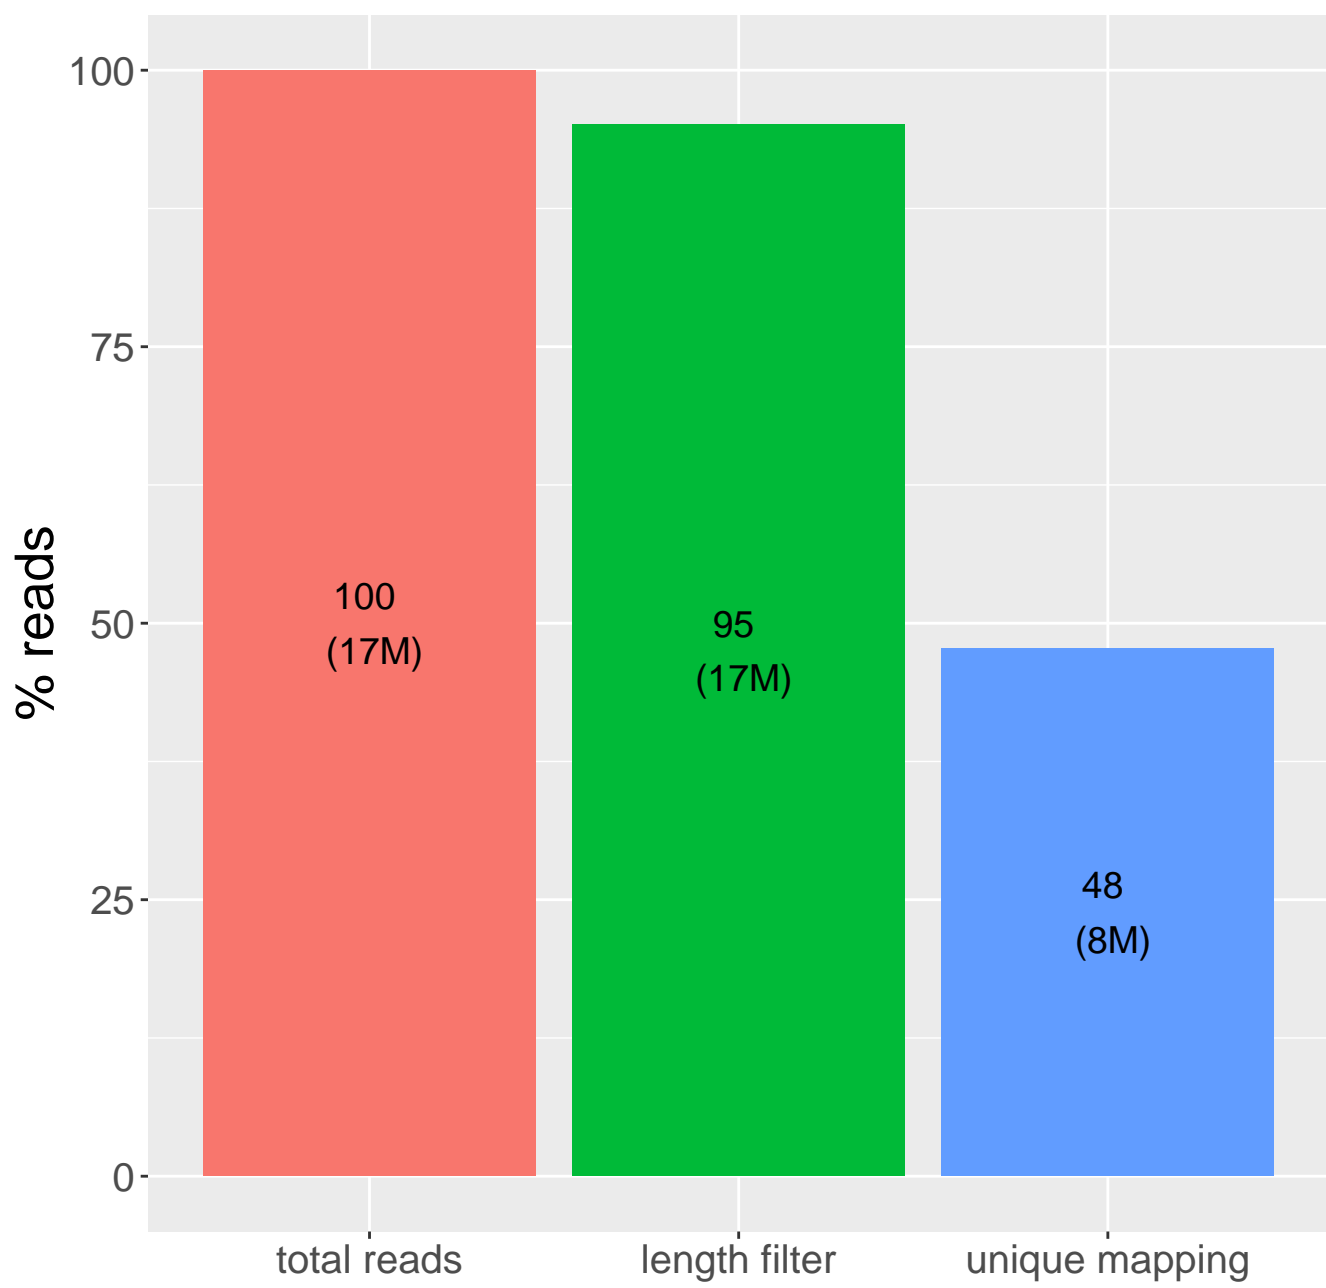

Retained reads

Length filtering

Mapping reads

Read distribution