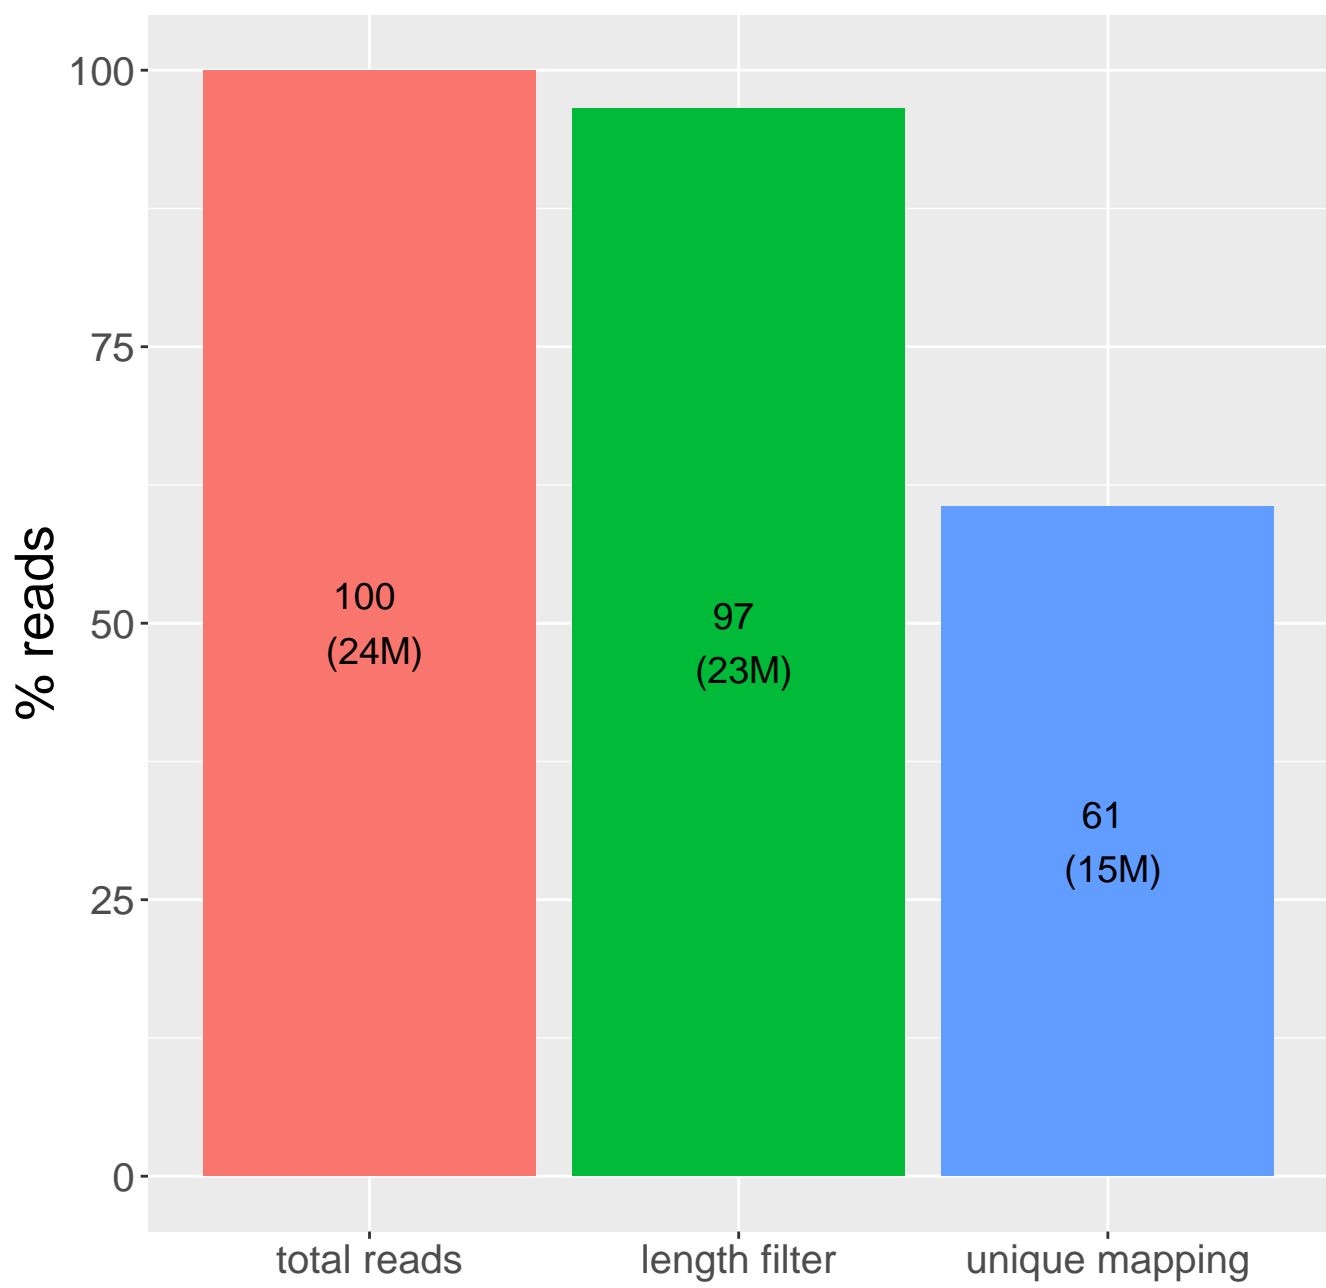

Retained reads

Length filtering

Mapping reads

Read distribution