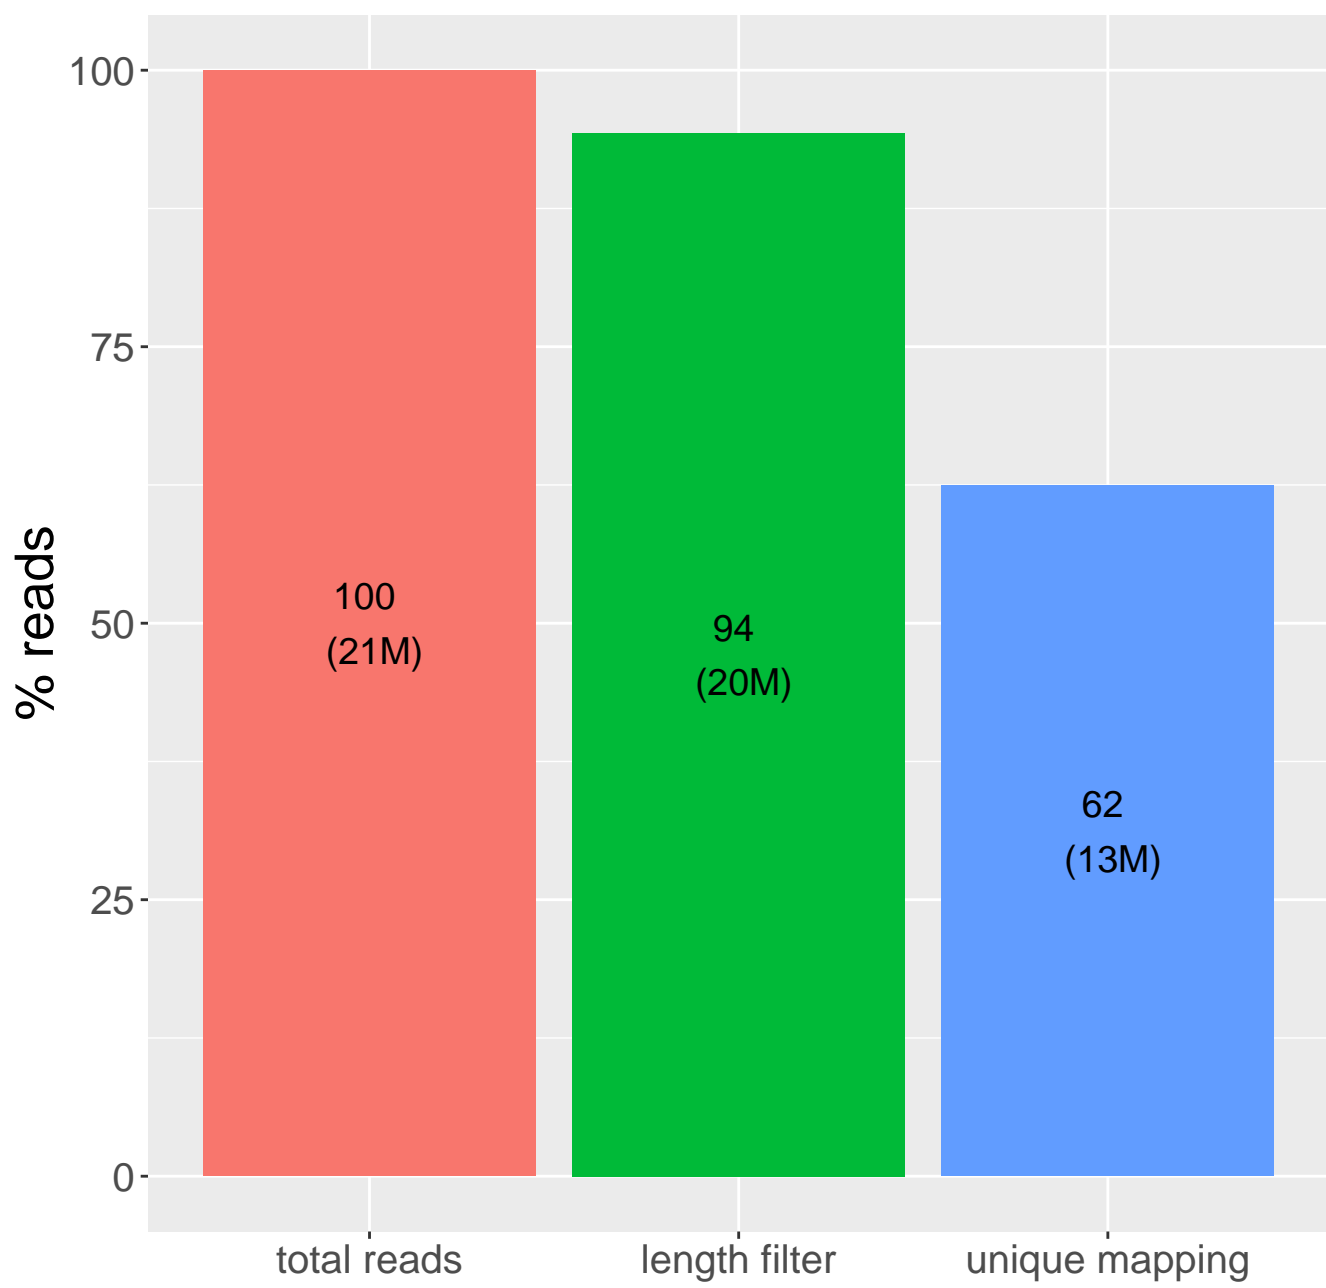

Retained reads

Length filtering

Mapping reads

Read distribution