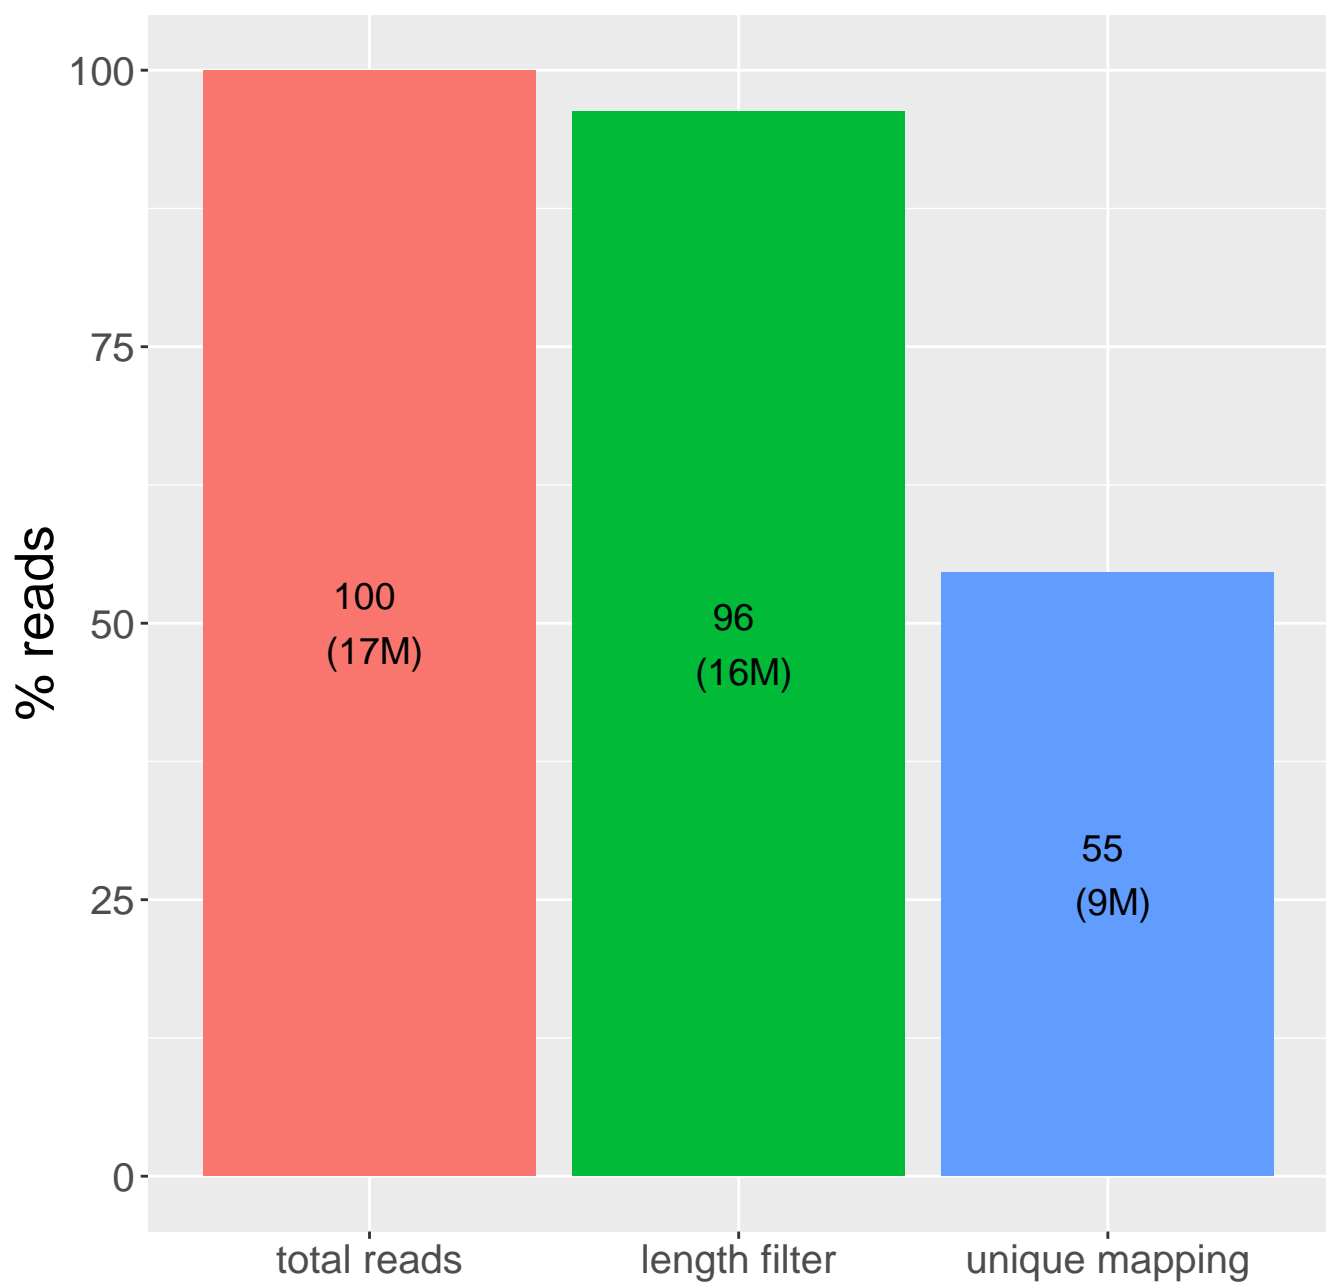

Retained reads

Length filtering

Mapping reads

Read distribution