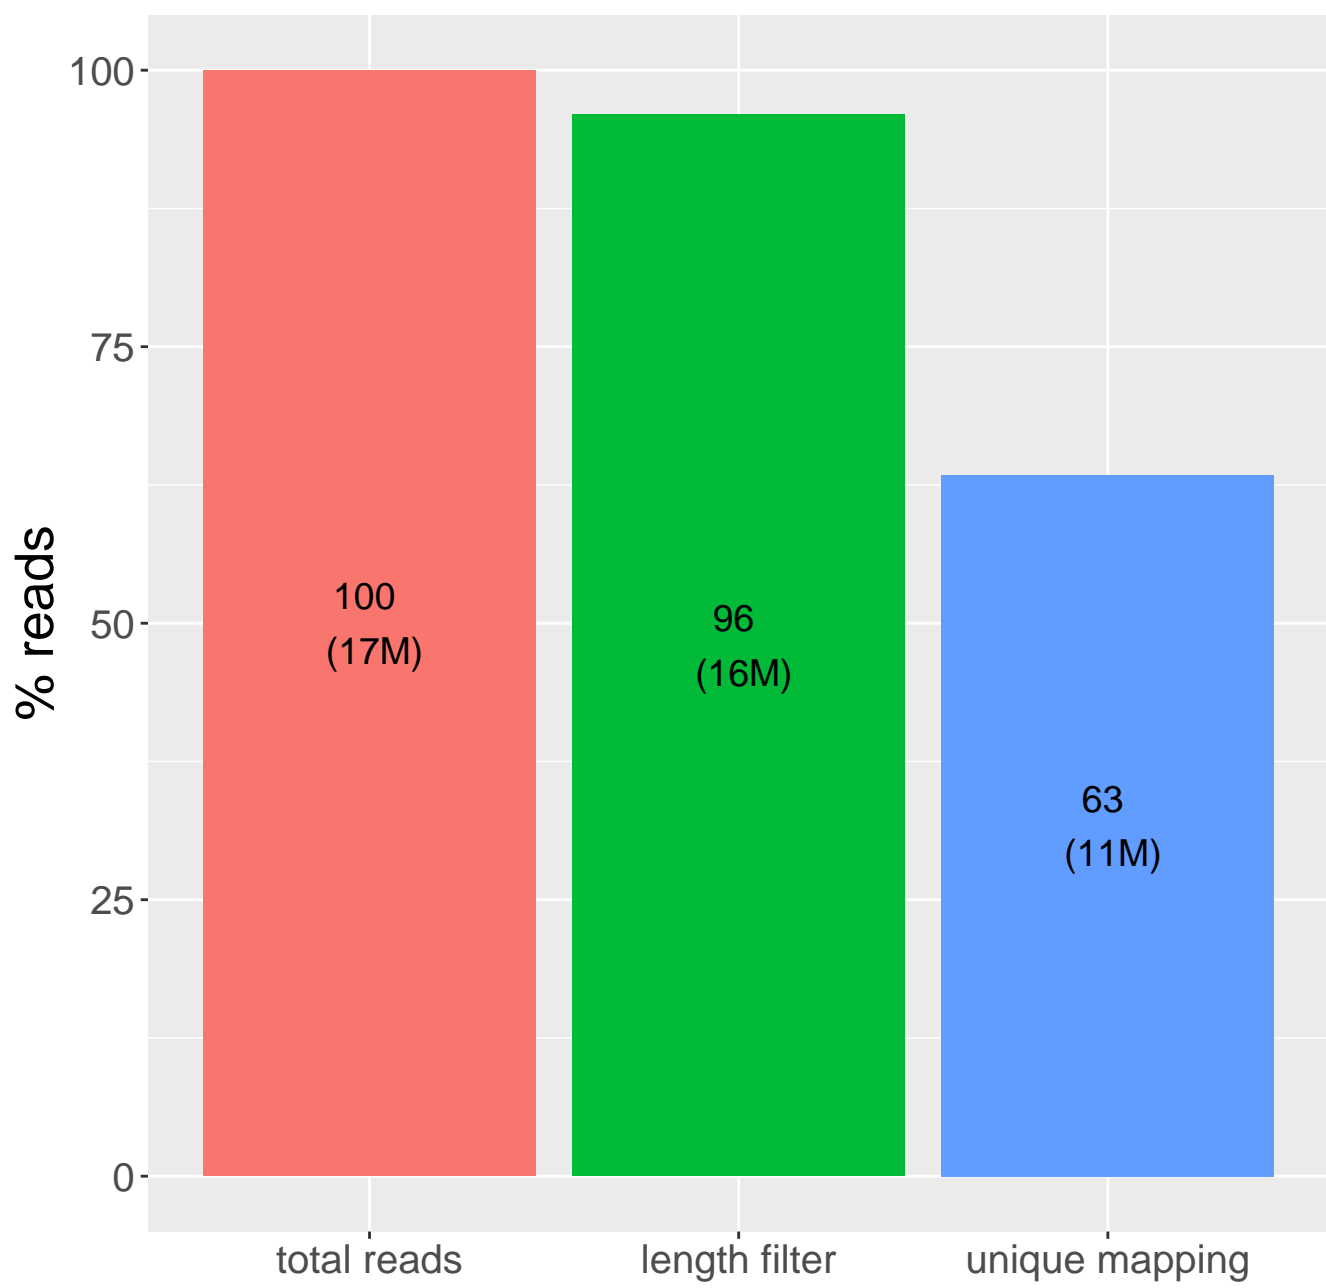

Retained reads

Length filtering

Mapping reads

Read distribution