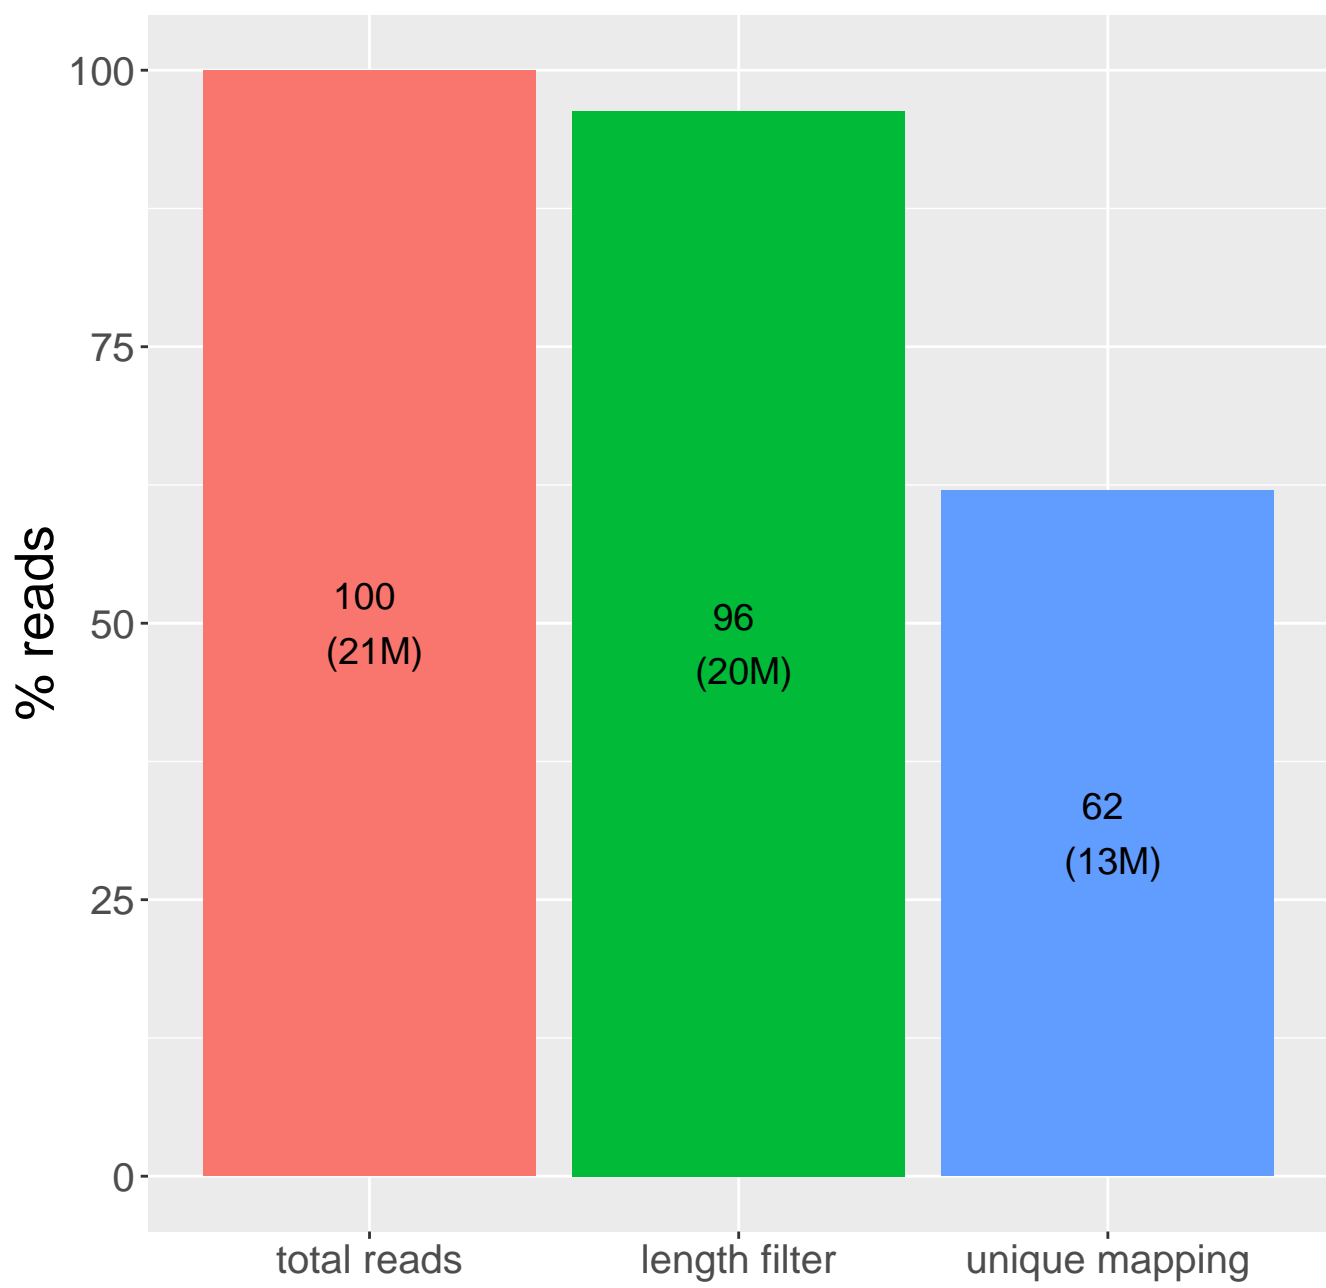

Retained reads

Length filtering

Mapping reads

Read distribution