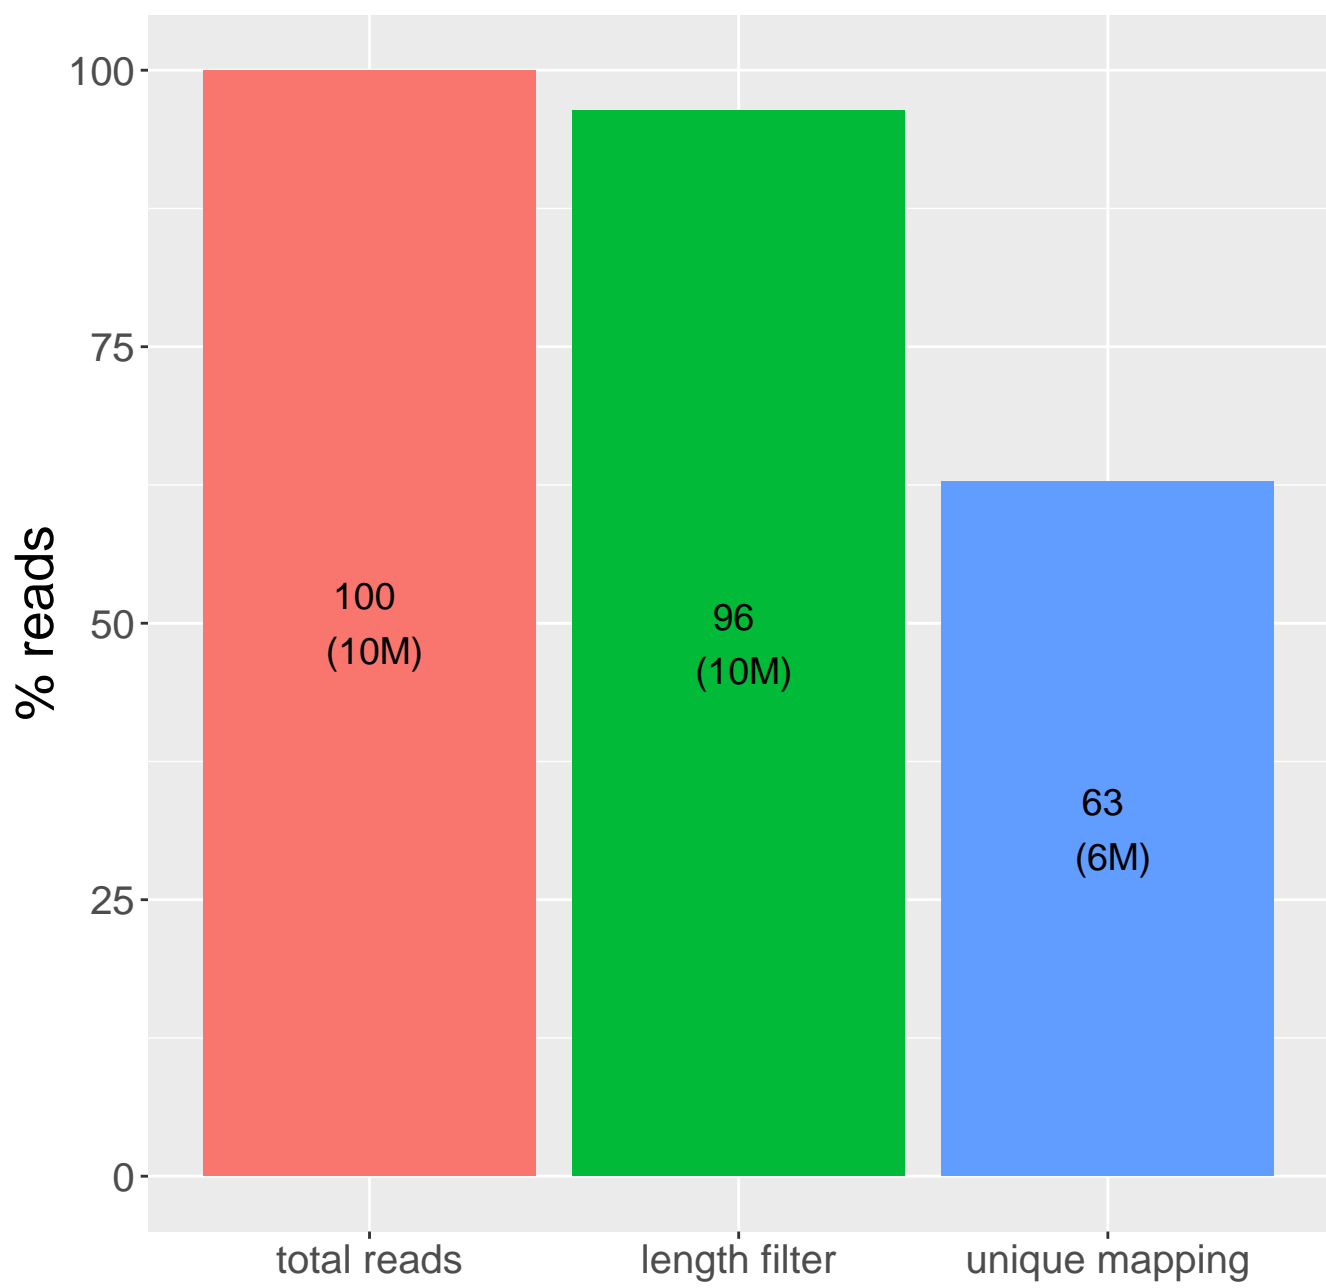

Retained reads

Length filtering

Mapping reads

Read distribution