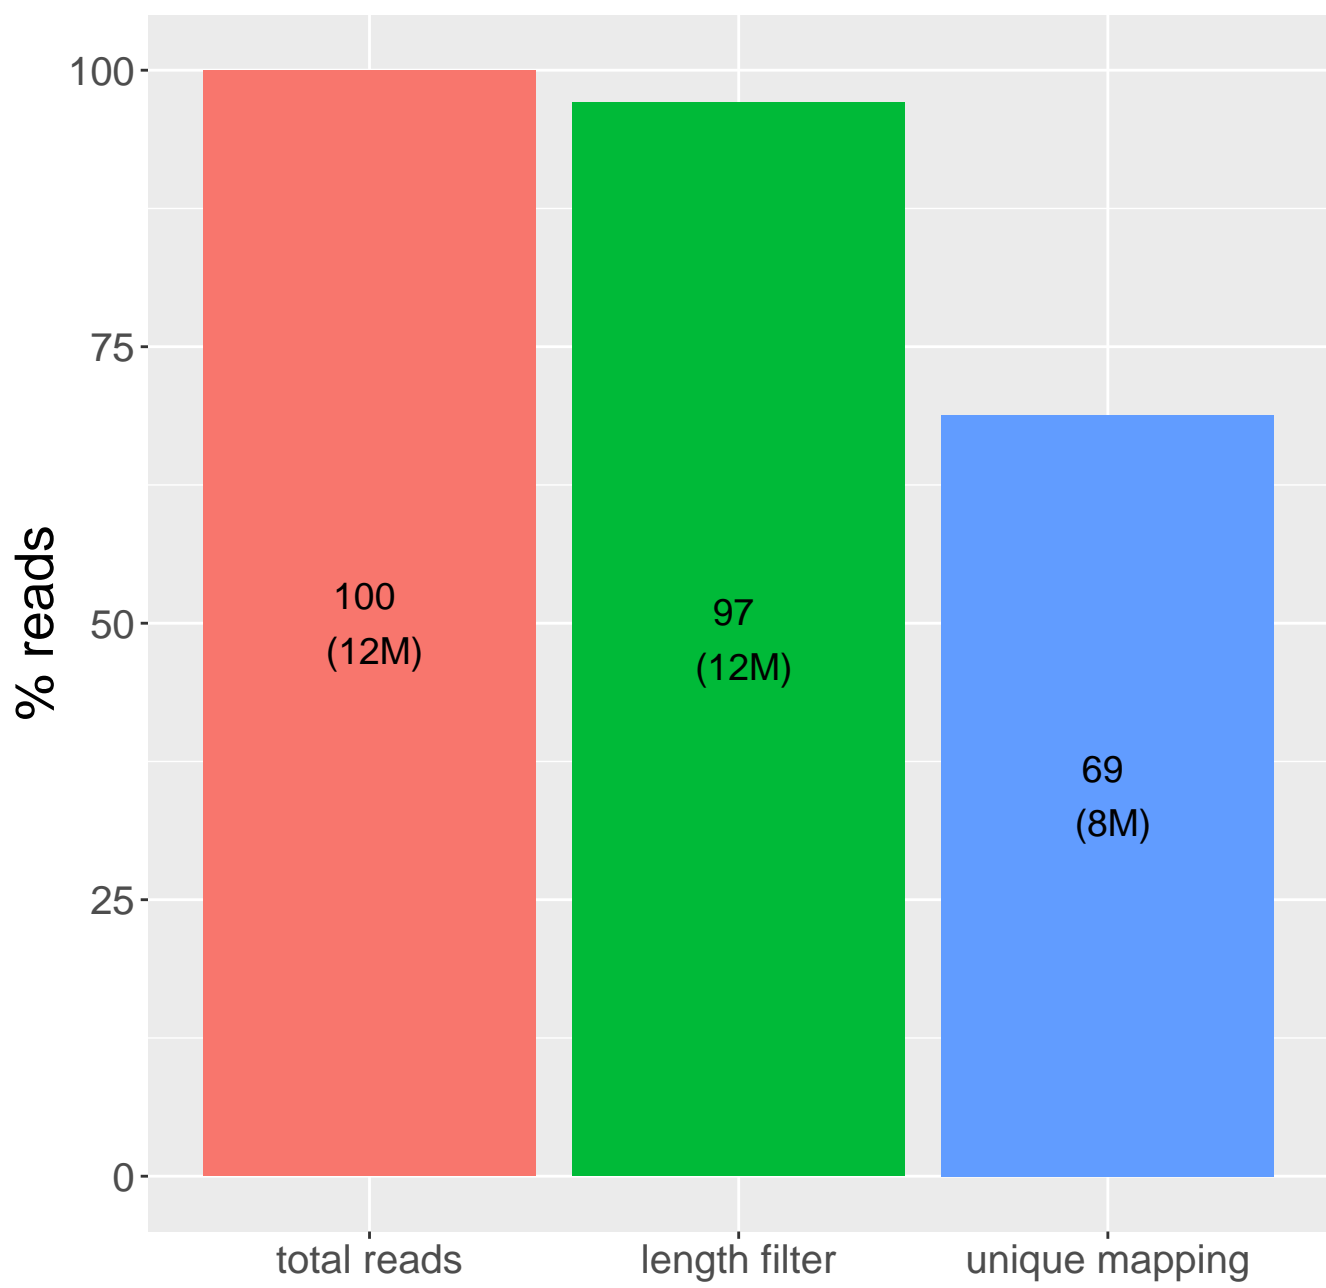

Retained reads

Length filtering

Mapping reads

Read distribution