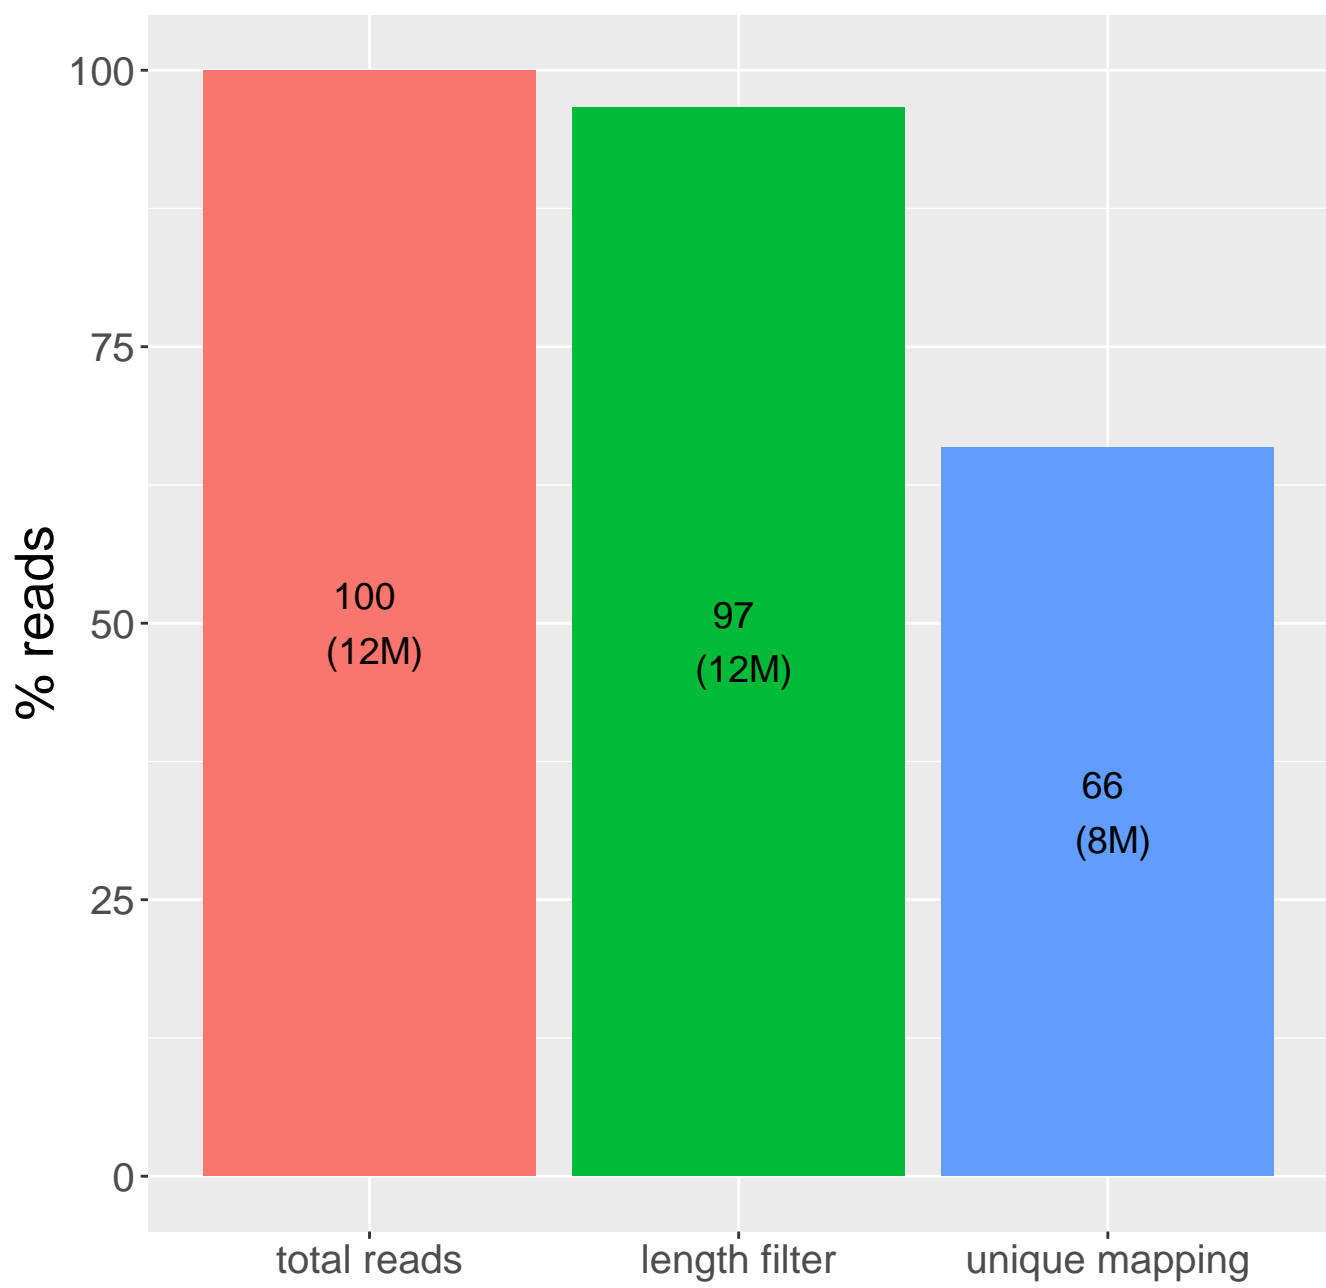

Retained reads

Length filtering

Mapping reads

Read distribution