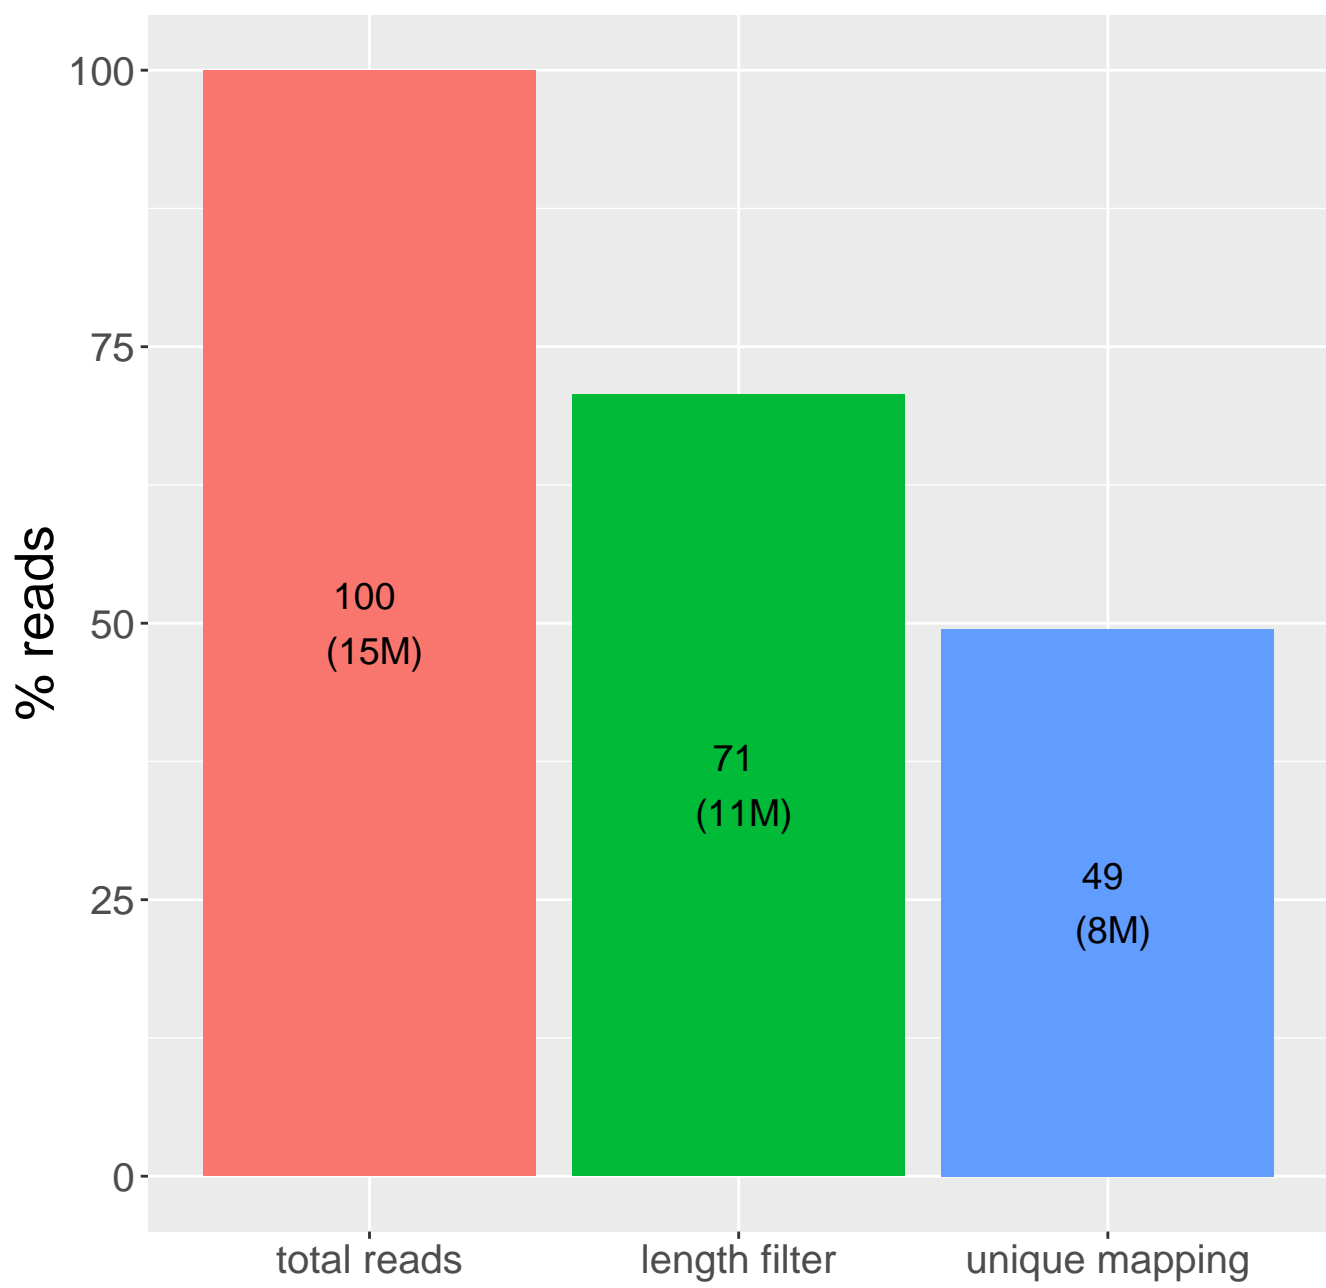

Retained reads

Length filtering

Mapping reads

Read distribution