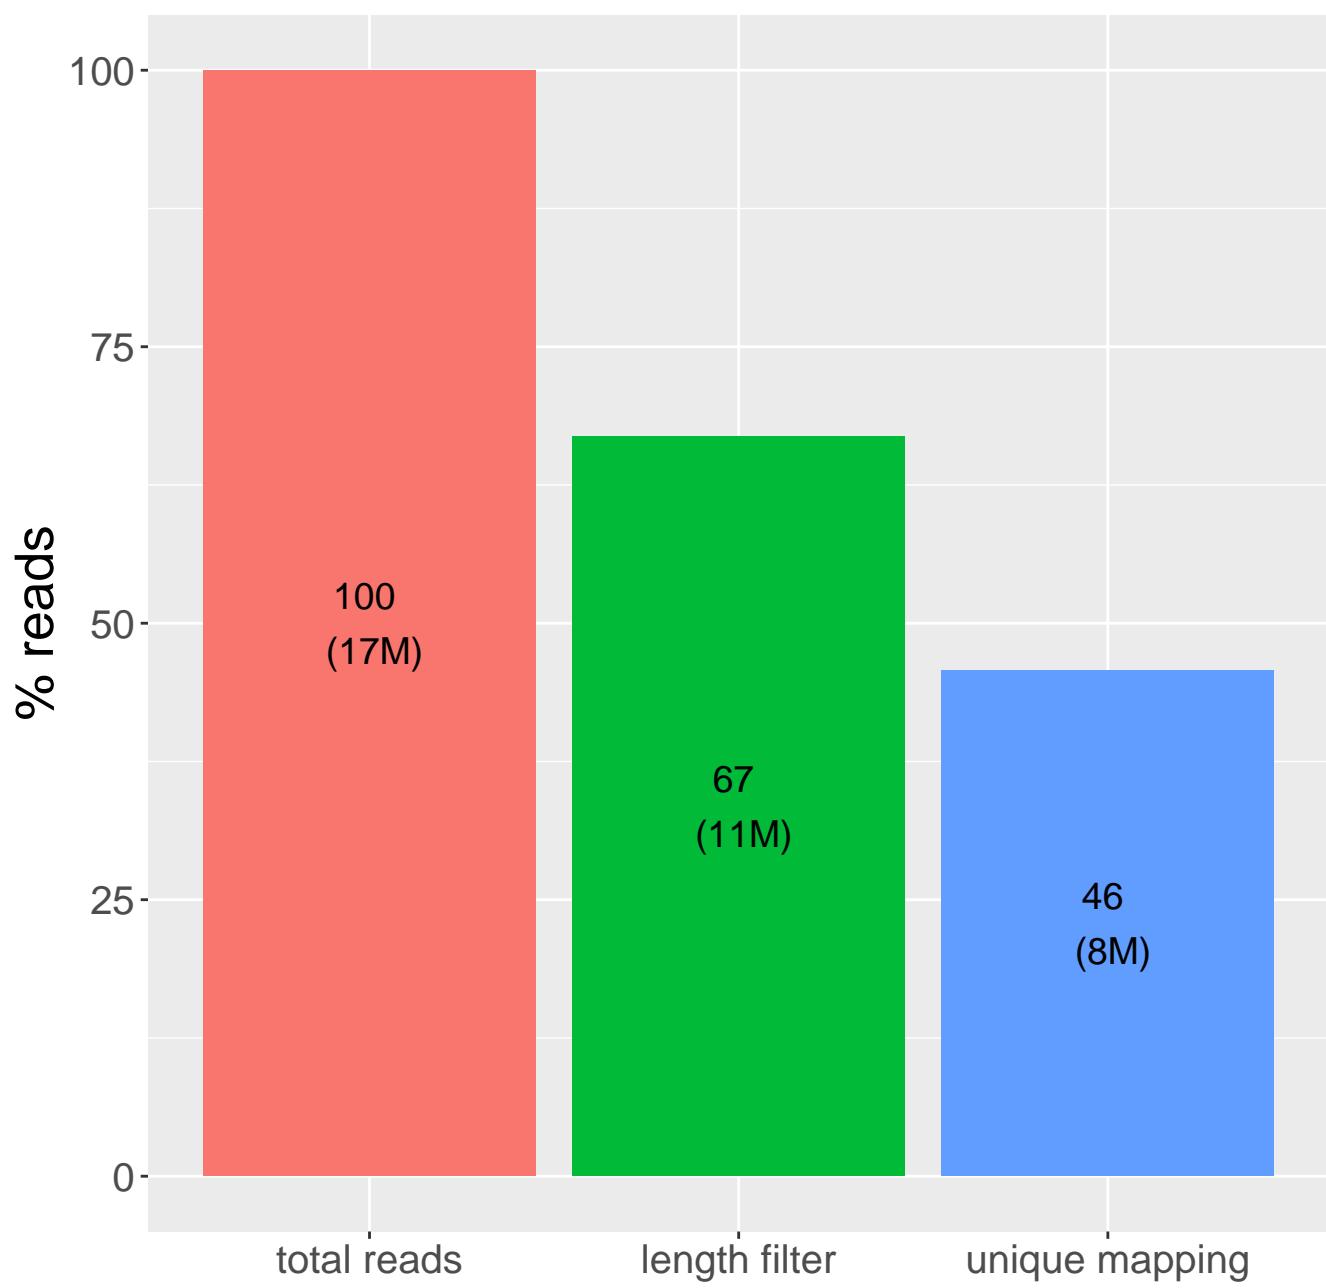

Retained reads

Length filtering

Mapping reads

Read distribution