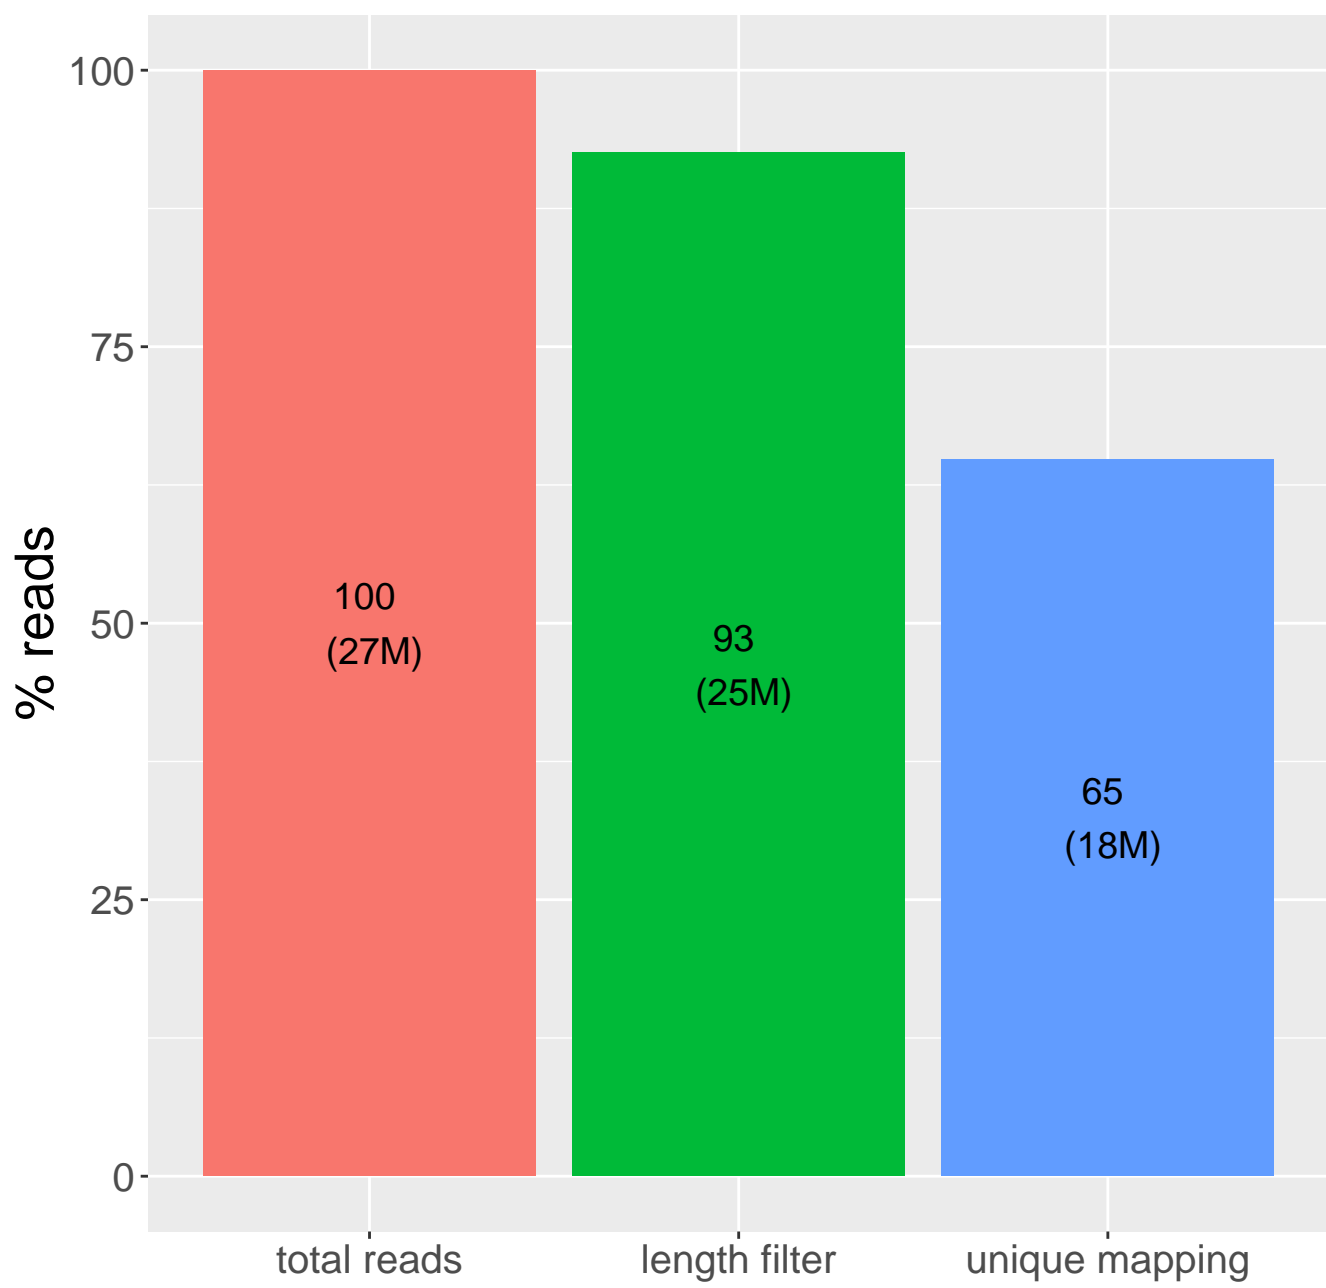

Retained reads

Length filtering

Mapping reads

Read distribution